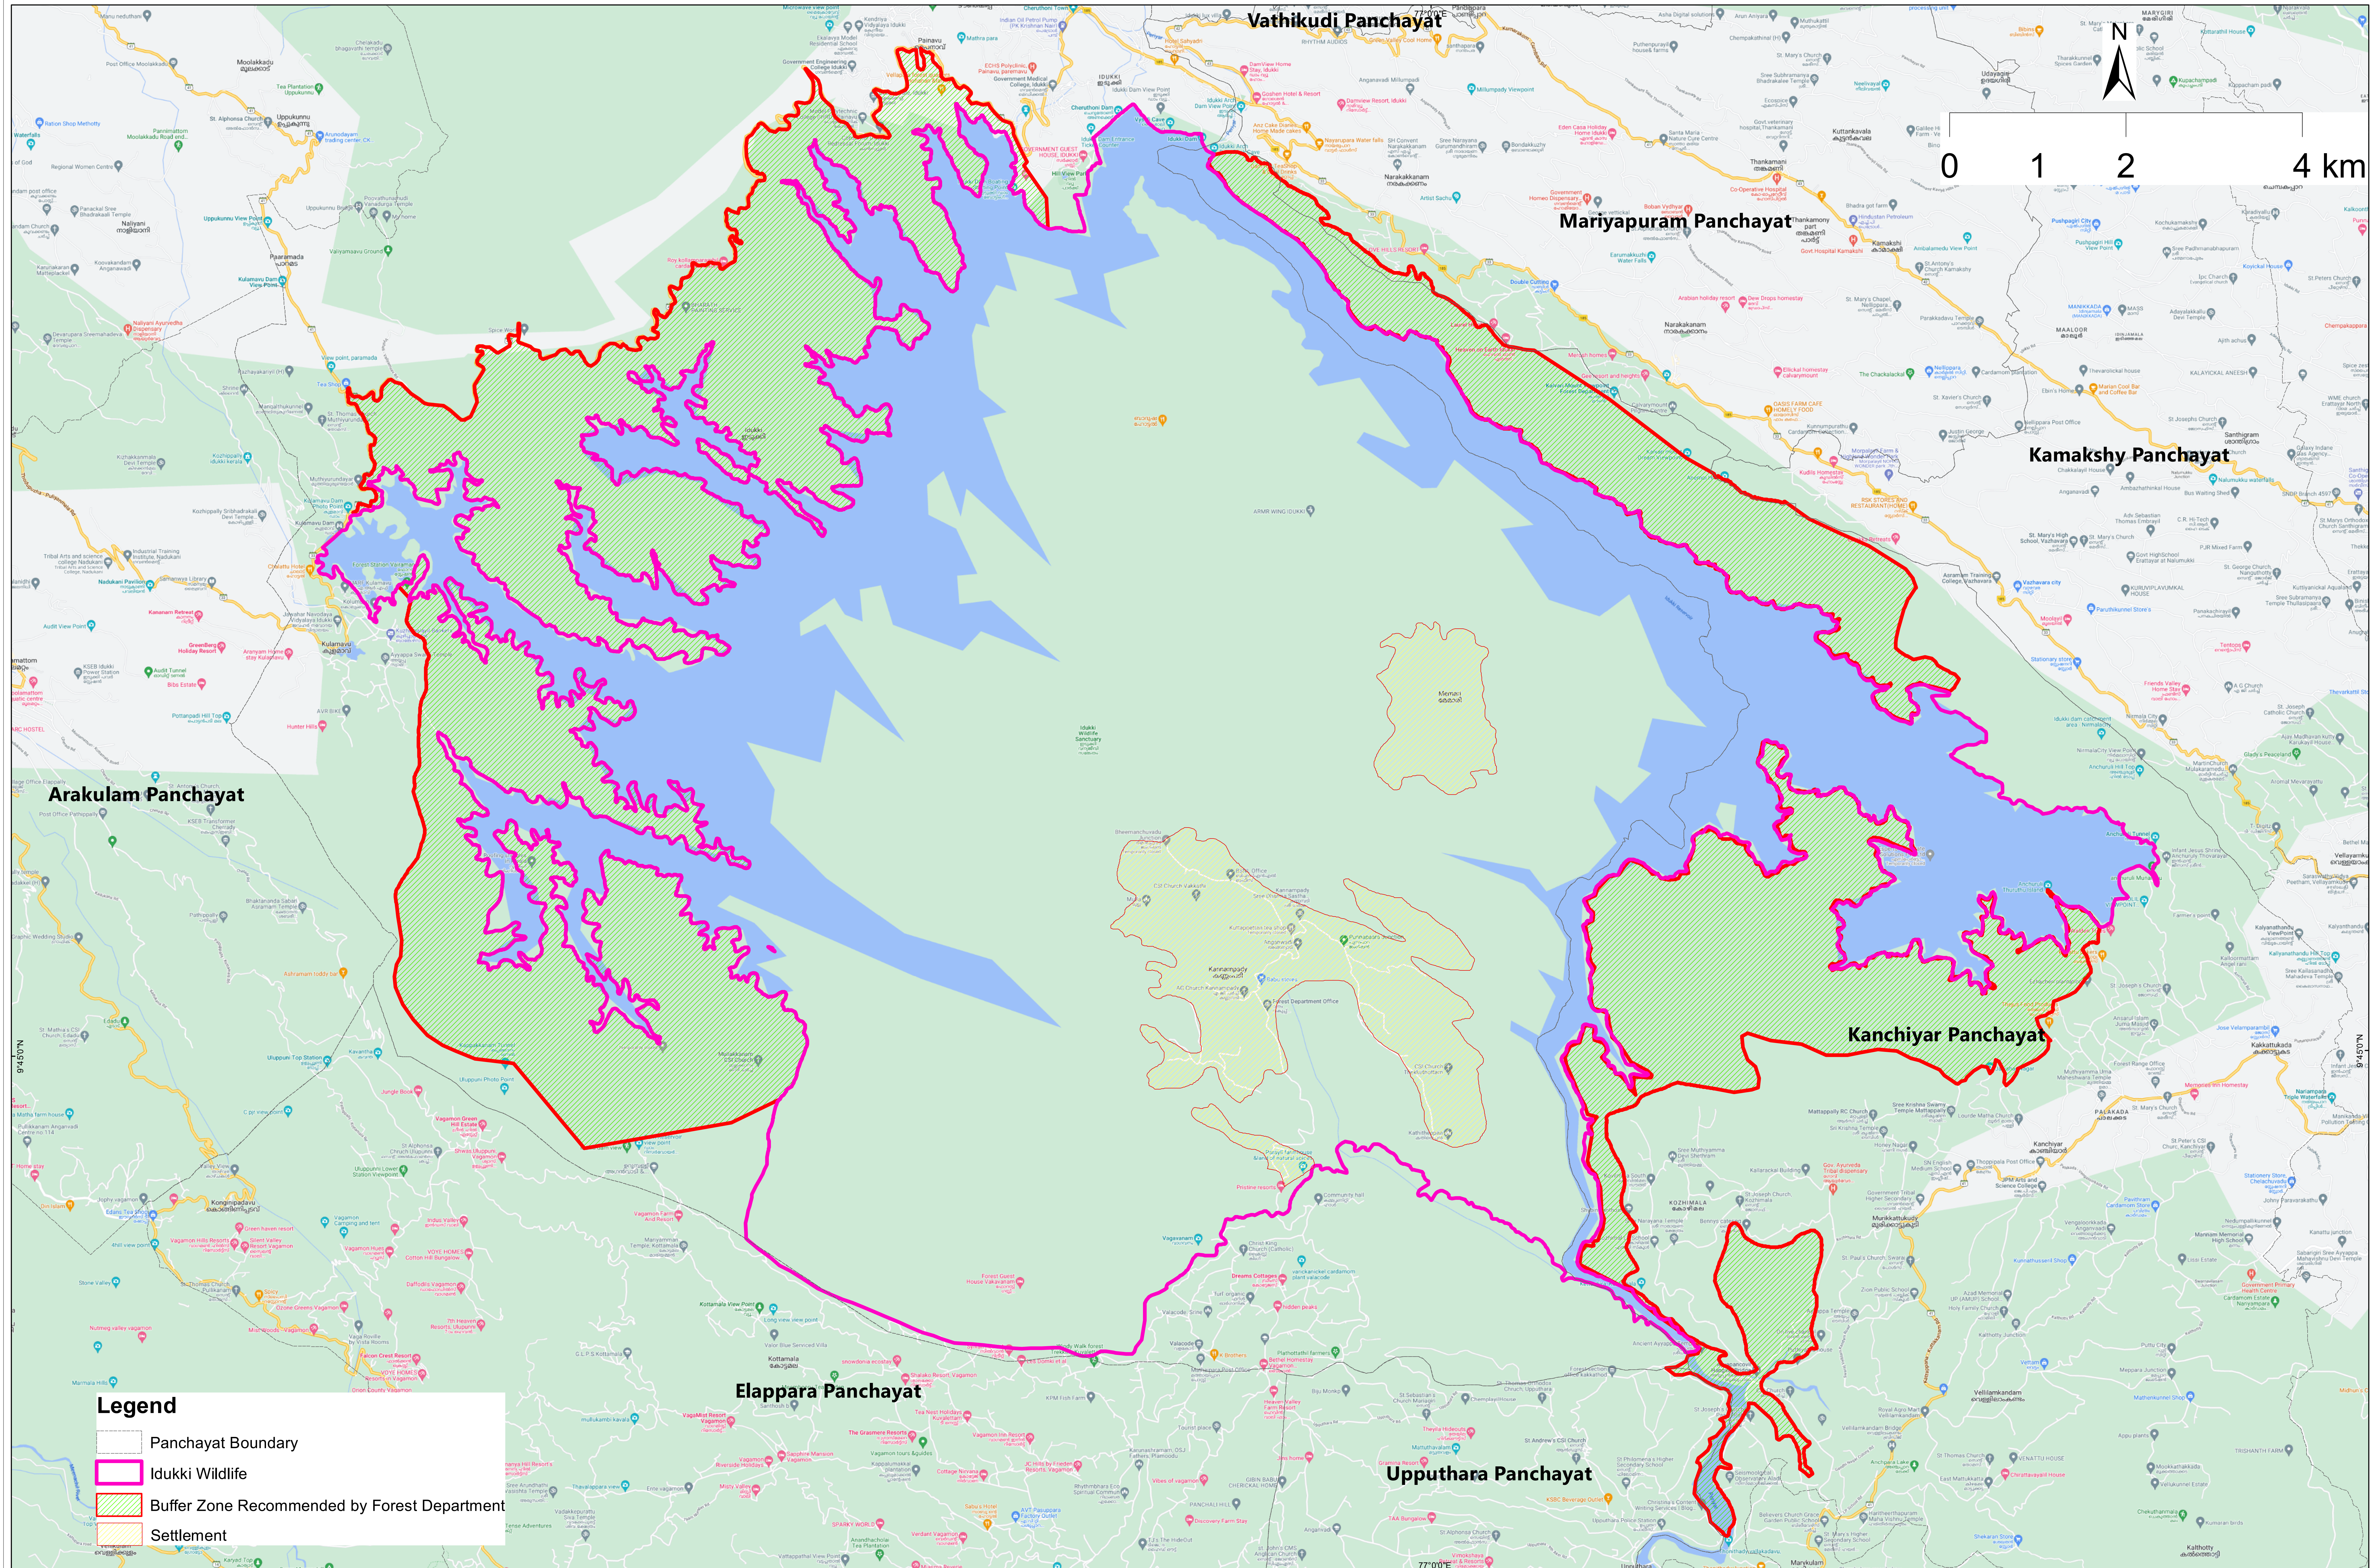

# IDUKKI WILDLIFE RECOMMENDED ESZ (BUFFER ZONE) BY GOVERNMENT

**Legend**

- Panchayat Boundary
- Idukki Wildlife
- Buffer Zone Recommended by Forest Department
- Settlement

0 1 2 4 km

Vathikudi Panchayat

Mariyapuram Panchayat

Kamakshy Panchayat

Arakulam Panchayat

Kanchiyar Panchayat

Elappara Panchayat

Upputhara Panchayat

77°00'E