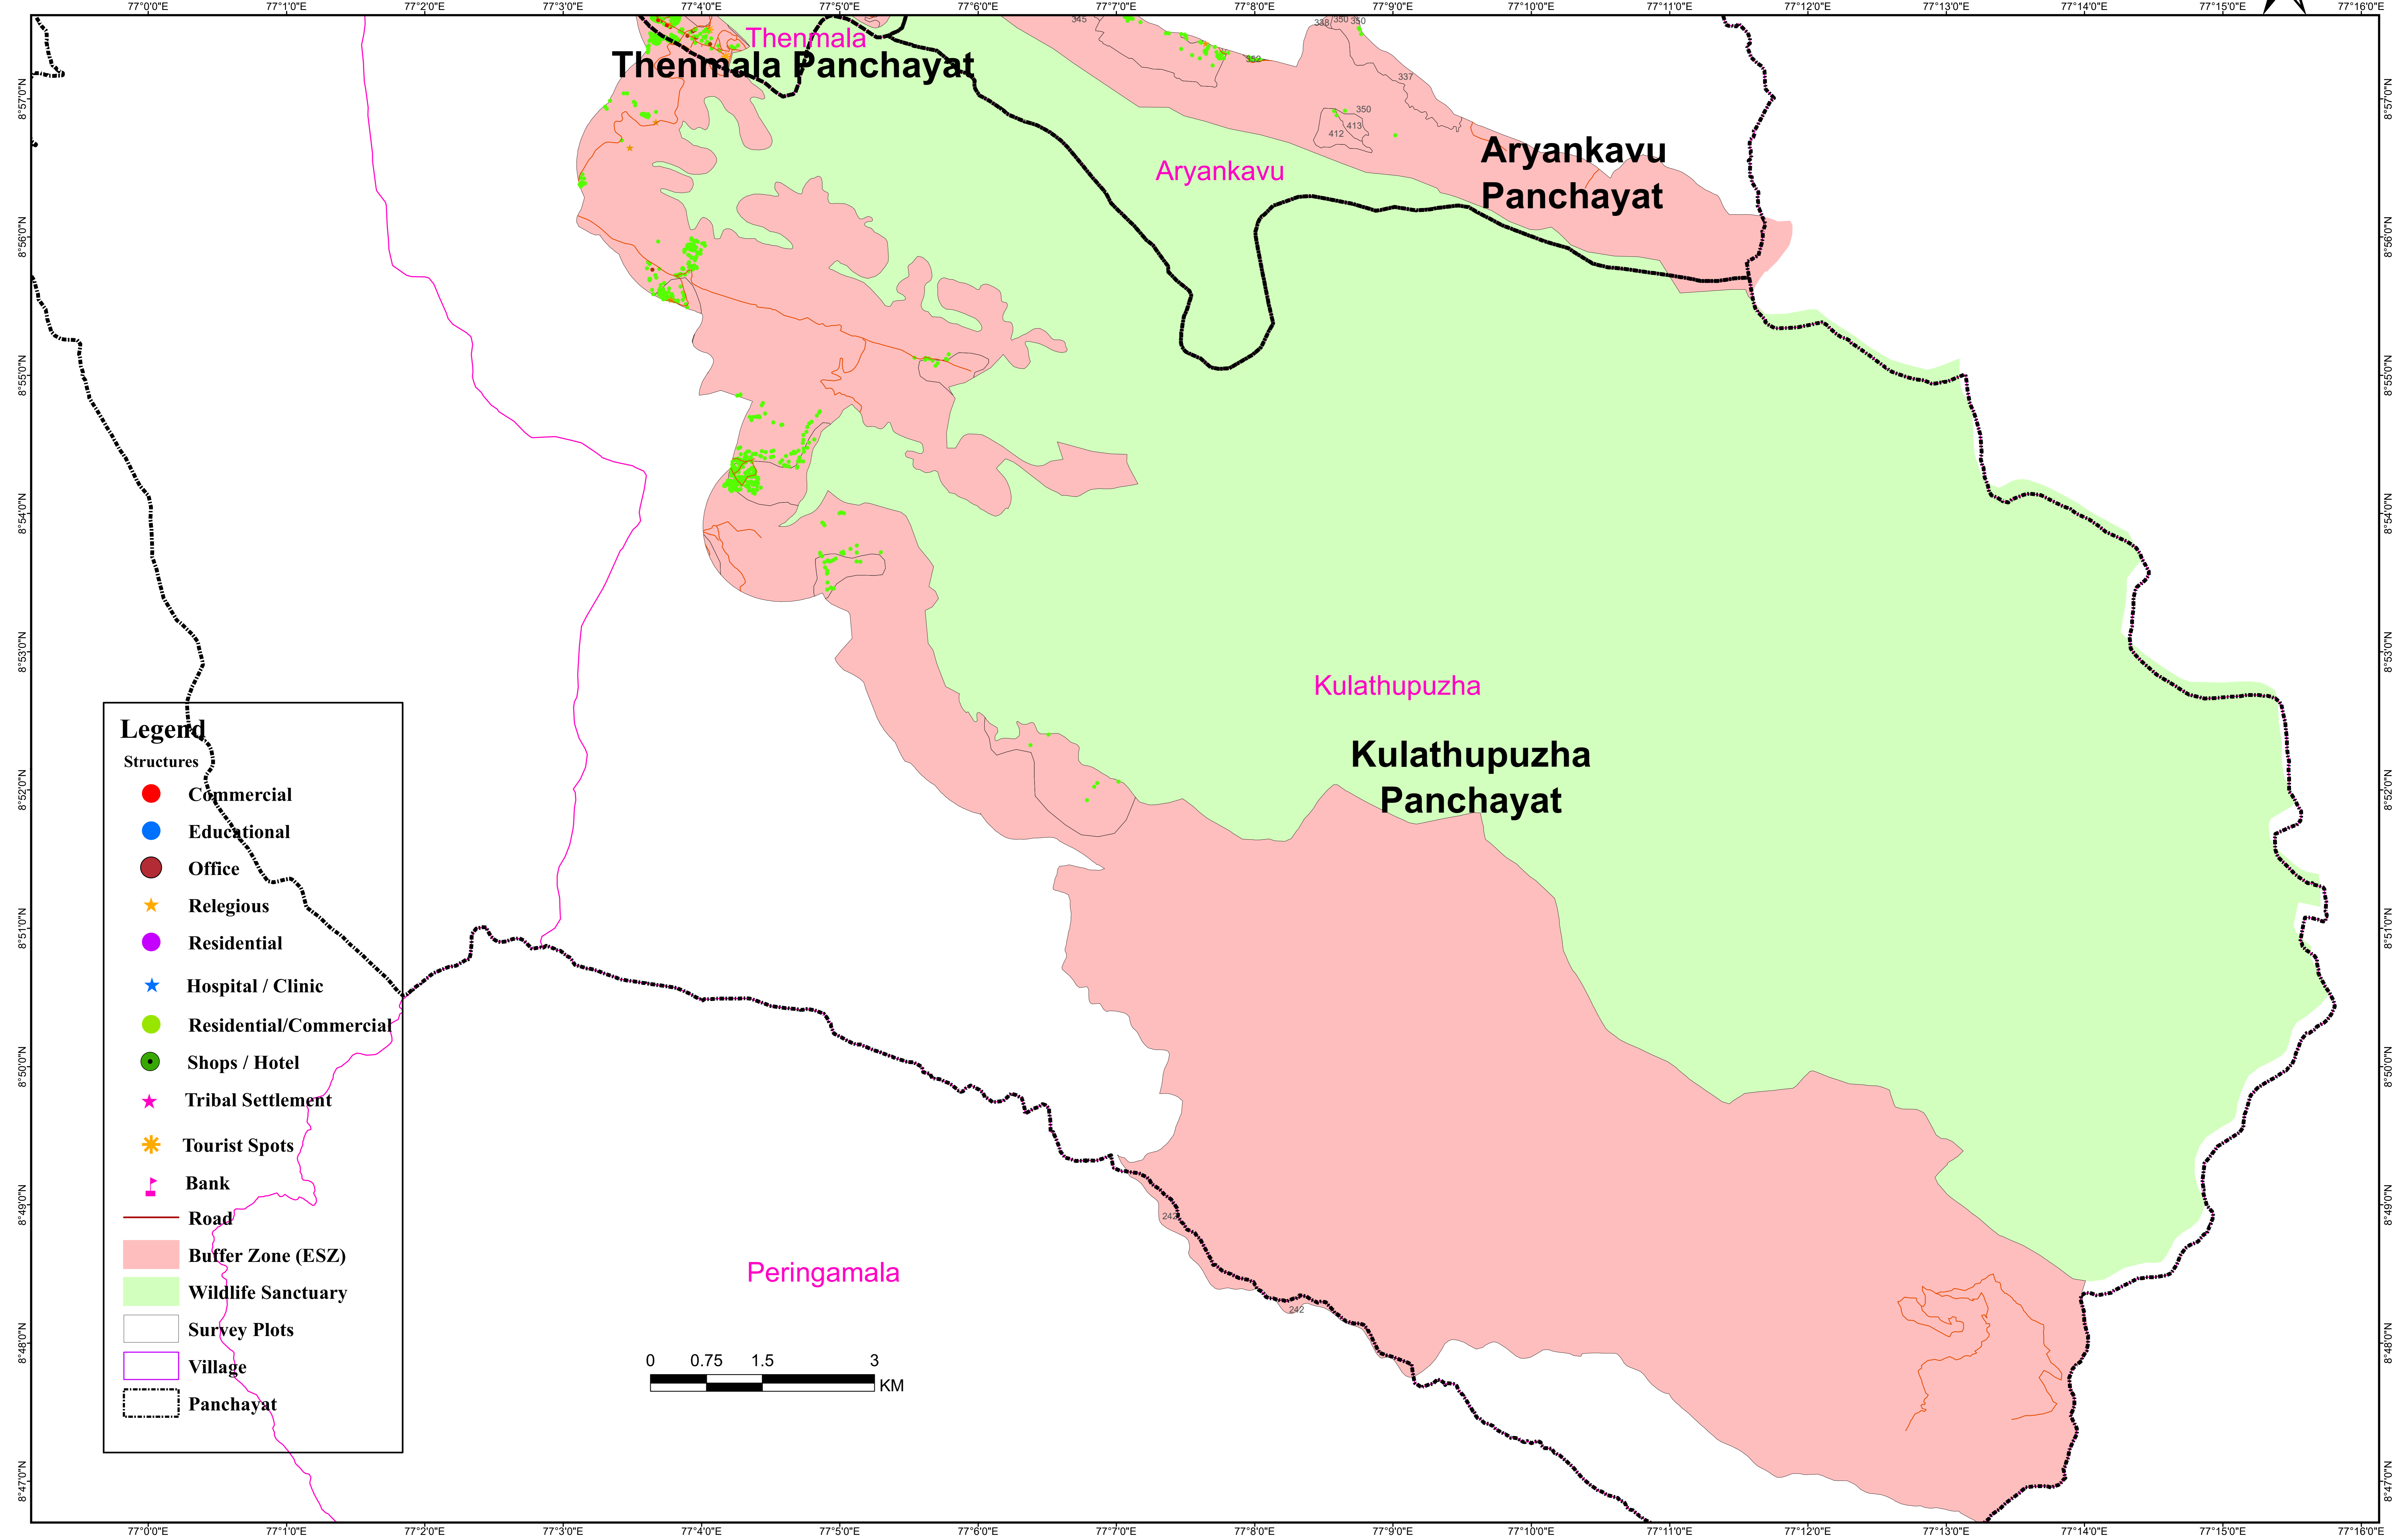

Survey plots within the ESZ of Shenduruney WLS

Kollam District, Pathanapuram Taluk, Aryankavu Panchayat

Village	Survey No	Survey plots falls in ESZ
Aryankavu	149	Full
	337	Partial
	338	Partial
	345	Partial
	347	Full
	348	Full
	350	Partial
	352	Partial
	368	Partial
	412	Full
	413	Full

SCHENDURUNY WILDLIFE SANCTUARY

SUBSISTING STRUCTURES - KULATHUPUZHA PANCHAYAT

Legend

Structures

- Commercial
- Educational
- Office
- ★ Religious
- Residential
- ★ Hospital / Clinic
- Residential/Commercial
- Shops / Hotel
- ★ Tribal Settlement
- ★ Tourist Spots
- ▬ Bank
- ▬ Road
- Buffer Zone (ESZ)
- Wildlife Sanctuary
- Survey Plots
- Village
- Panchayat

SCHENDURUNY WILDLIFE SANCTUARY

SUBSISTING STRUCTURES - THENMALA PANCHAYAT

77°4'0"E

77°5'0"E

Legend

Structures

- Commercial
- Educational
- Office
- ★ Religious
- Residential
- ★ Hospital / Clinic
- Residential/Commercial
- Shops / Hotel
- ★ Tribal Settlement
- ★ Tourist Spots
- ⚡ Bank

77°4'0"E

77°5'0"E