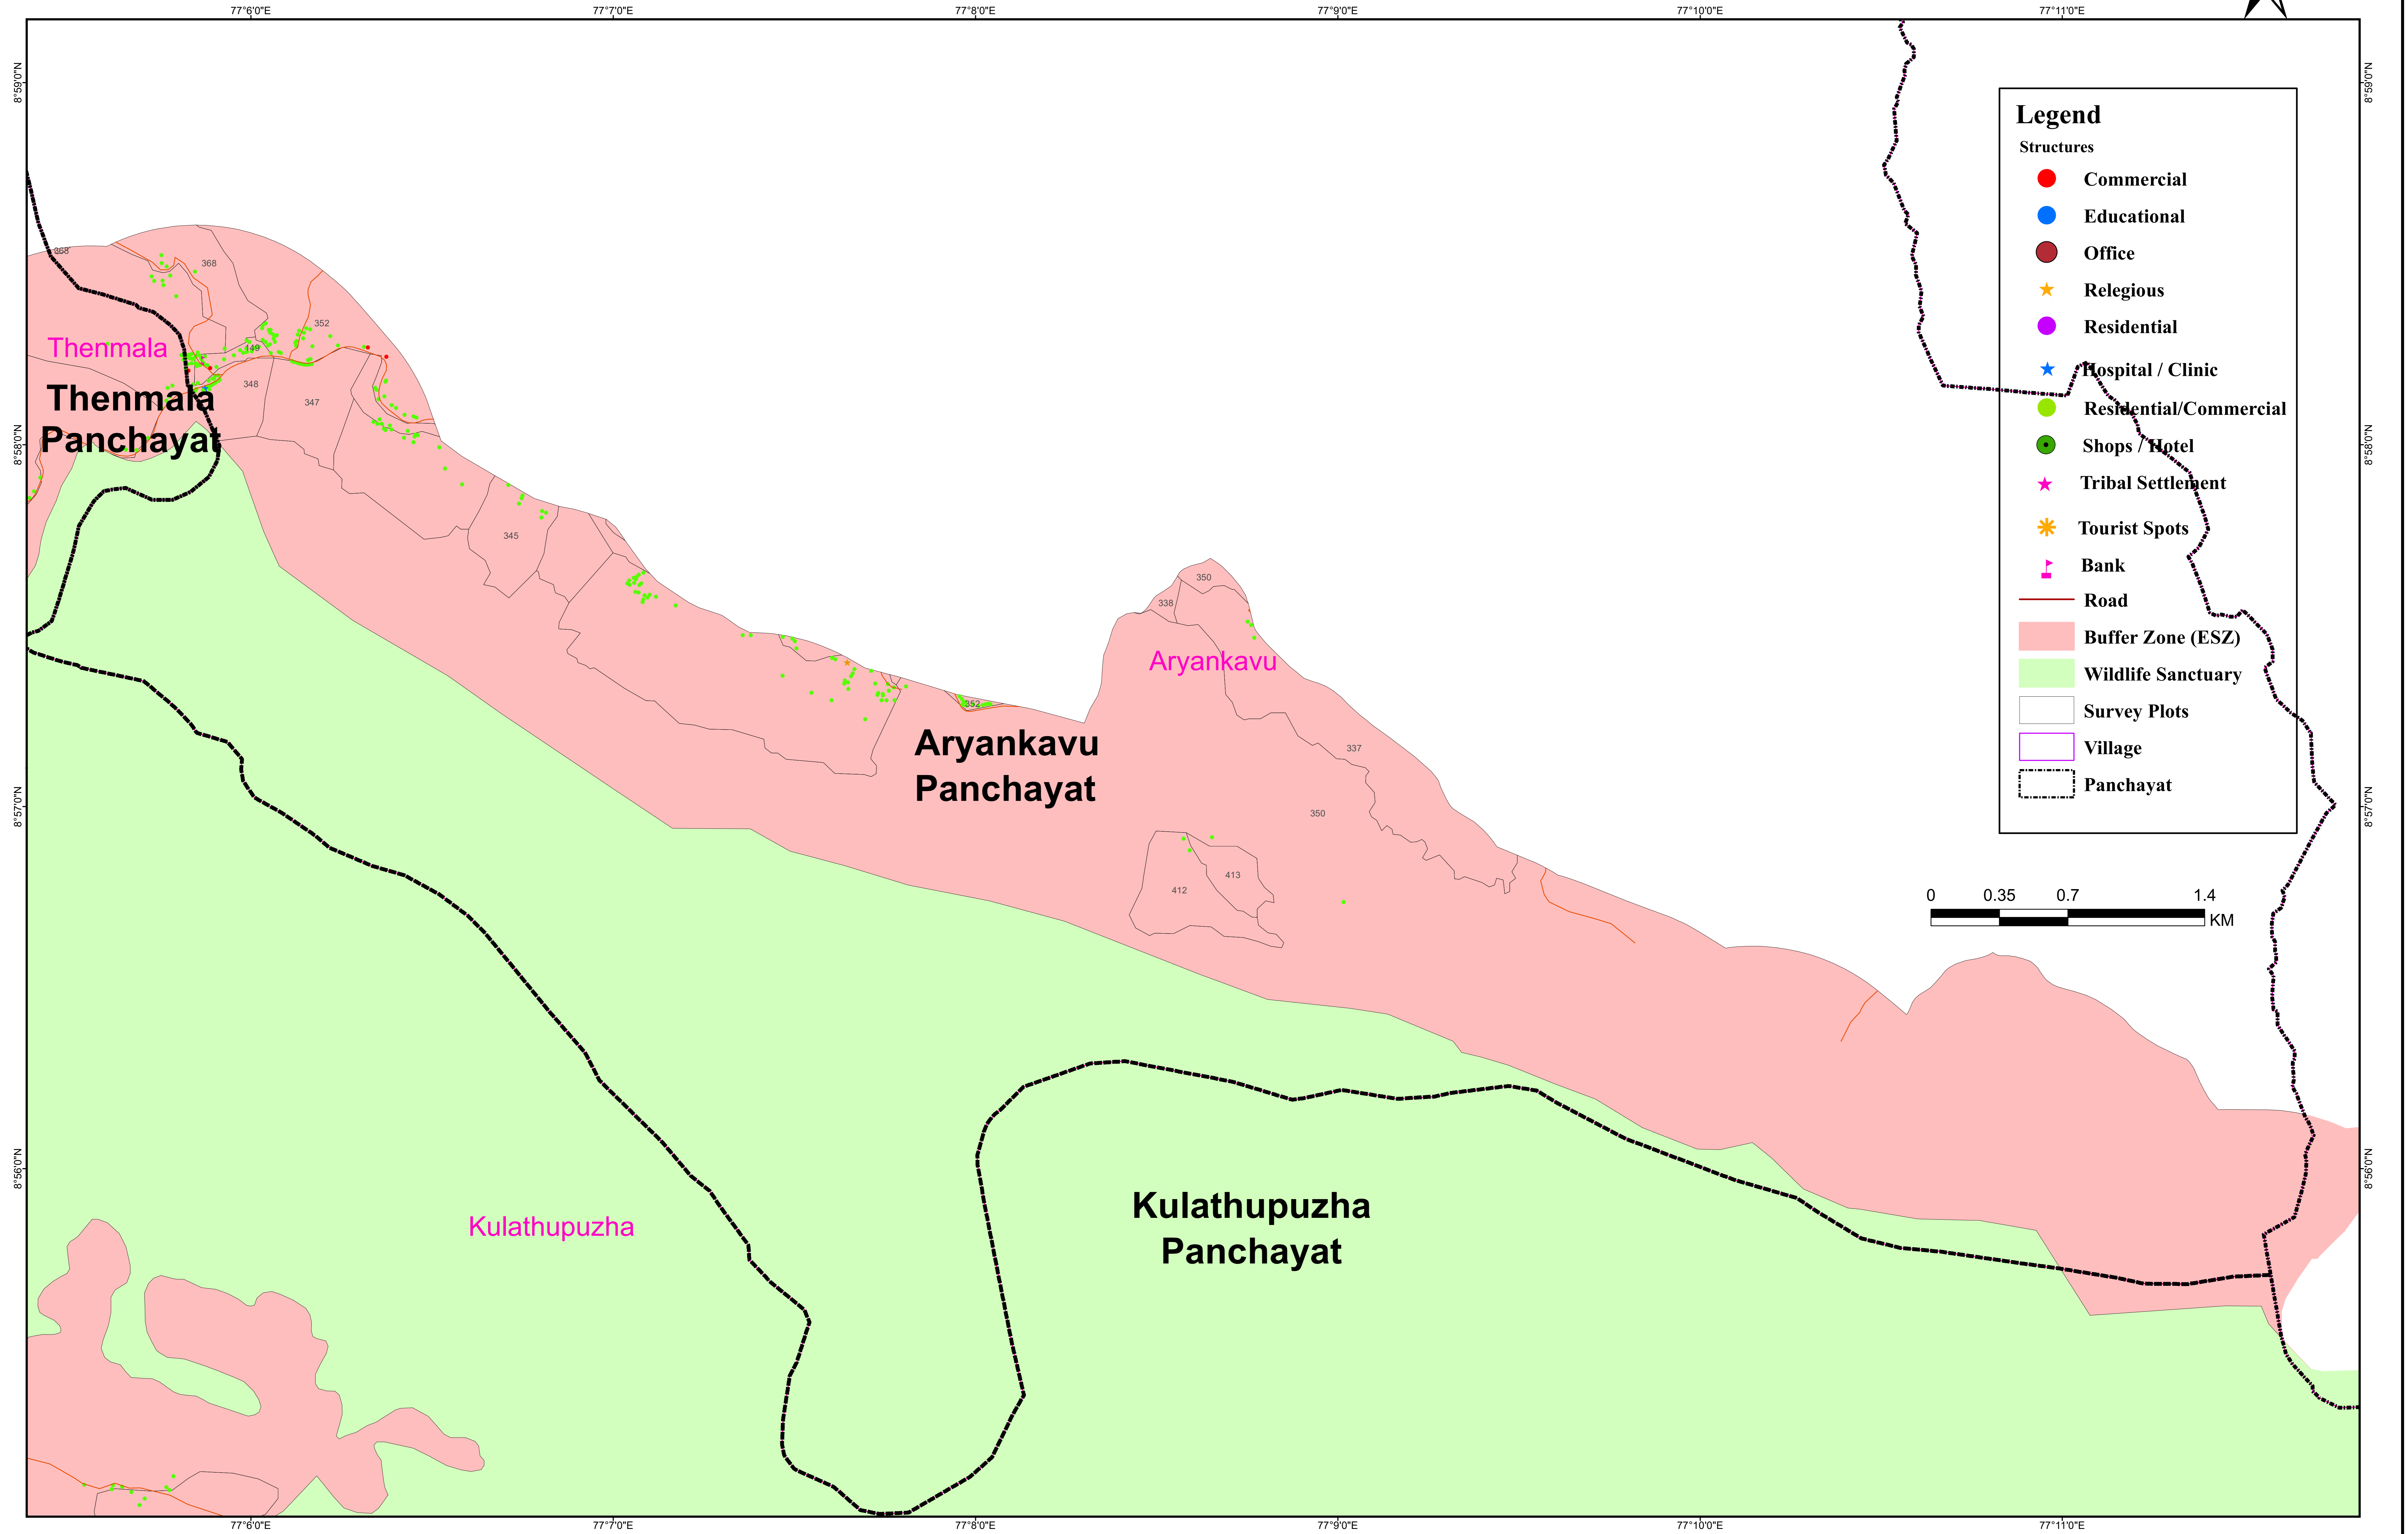

SCHENDURUNY WILDLIFE SANCTUARY

SUBSISTING STRUCTURES - ARYANKAVU PANCHAYAT

Legend

Structures

- Commercial
- Educational
- Office
- ★ Religious
- Residential
- ★ Hospital / Clinic
- Residential/Commercial
- Shops / Hotel
- ★ Tribal Settlement
- ★ Tourist Spots
- 🏠 Bank
- Road
- Buffer Zone (ESZ)
- Wildlife Sanctuary
- Survey Plots
- Village
- Panchayat

Survey plots within the ESZ of Shenduruney WLS

Kollam District, Pathanapuram Taluk, Aryankavu Panchayat

Village	Survey No	Survey plots falls in ESZ
Aryankavu	149	Full
	337	Partial
	338	Partial
	345	Partial
	347	Full
	348	Full
	350	Partial
	352	Partial
	368	Partial
	412	Full
	413	Full

SCHENDURUNY WILDLIFE SANCTUARY

SUBSISTING STRUCTURES - KULATHUPUZHA PANCHAYAT

Legend

Structures

- Commercial
- Educational
- Office
- ★ Religious
- Residential
- ★ Hospital / Clinic
- Residential/Commercial
- Shops / Hotel
- ★ Tribal Settlement
- ★ Tourist Spots
- ▬ Bank
- ▬ Road
- Buffer Zone (ESZ)
- Wildlife Sanctuary
- Survey Plots
- Village
- Panchayat

SCHENDURUNY WILDLIFE SANCTUARY

SUBSISTING STRUCTURES - THENMALA PANCHAYAT

77°4'0"E

77°5'0"E

Legend

Structures

- Commercial
- Educational
- Office
- ★ Religious
- Residential
- ★ Hospital / Clinic
- Residential/Commercial
- Shops / Hotel
- ★ Tribal Settlement
- ★ Tourist Spots
- ⚡ Bank