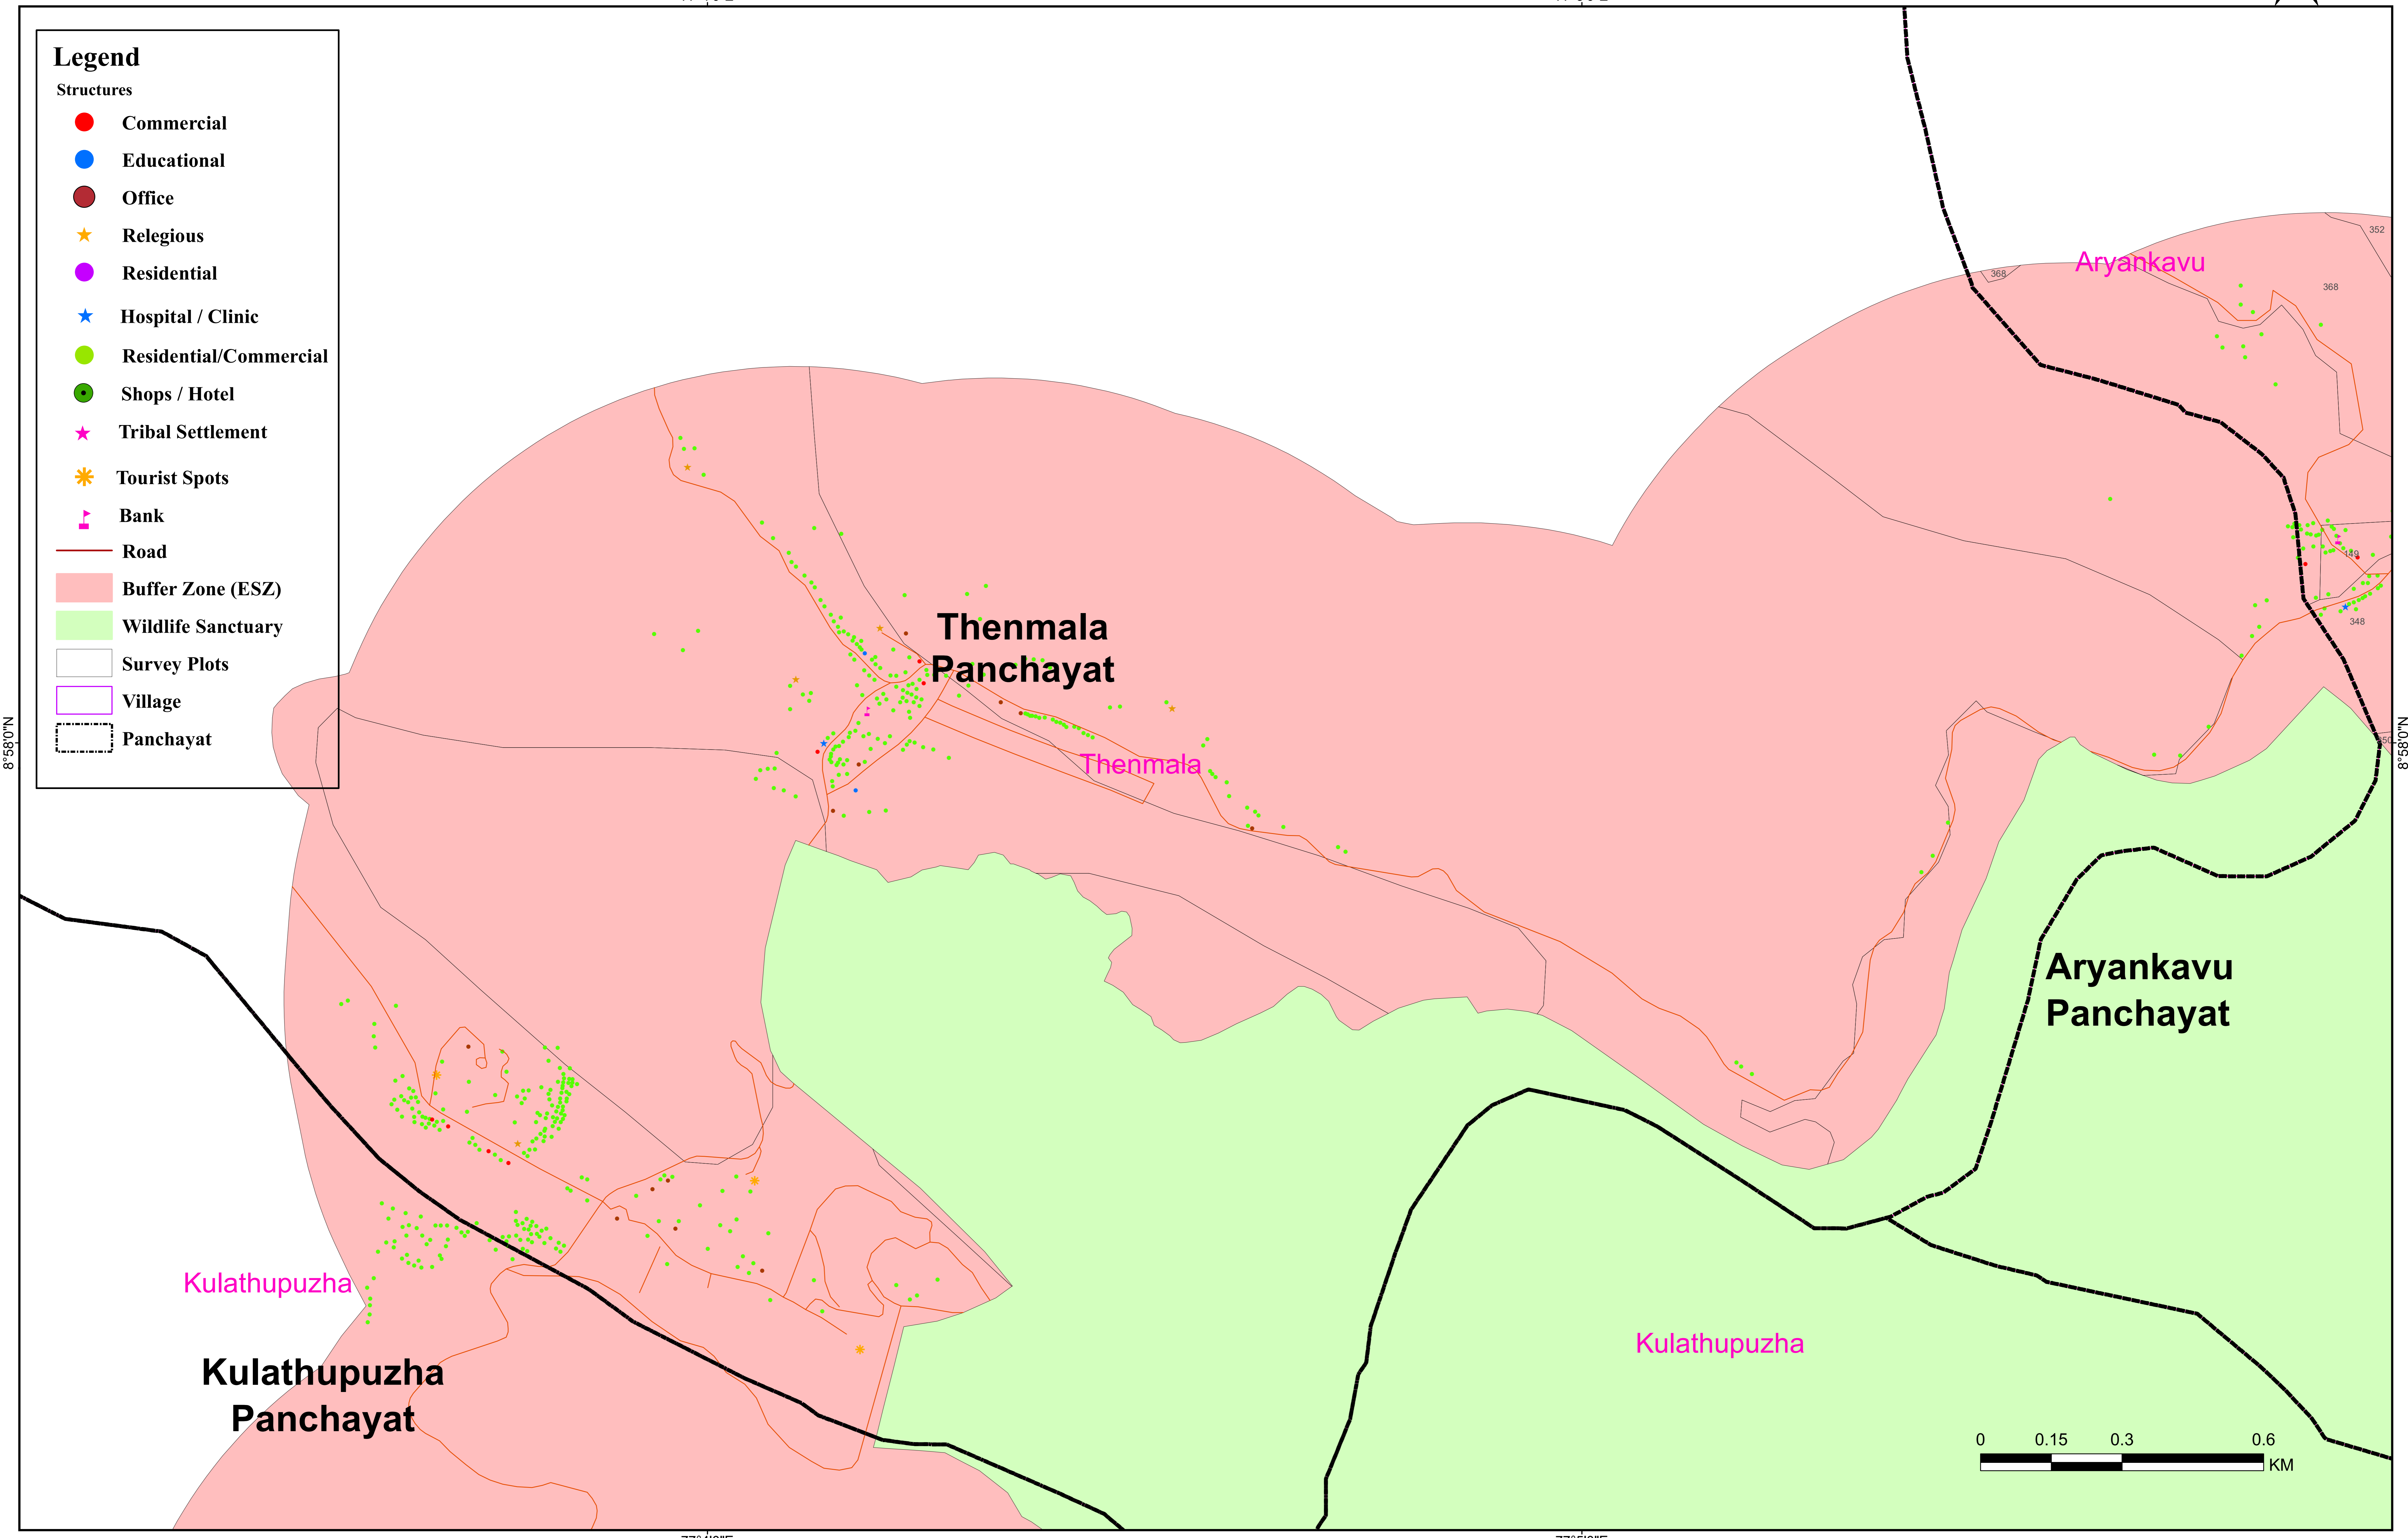

Survey plots within the ESZ of Shenduruney WLS

Kollam District, Pathanapuram Taluk, Aryankavu Panchayat

Village	Survey No	Survey plots falls in ESZ
Aryankavu	149	Full
	337	Partial
	338	Partial
	345	Partial
	347	Full
	348	Full
	350	Partial
	352	Partial
	368	Partial
	412	Full
	413	Full

SCHENDURUNY WILDLIFE SANCTUARY

SUBSISTING STRUCTURES - THENMALA PANCHAYAT

77°4'0"E

77°5'0"E

Legend

Structures

- Commercial
- Educational
- Office
- ★ Religious
- Residential
- ★ Hospital / Clinic
- Residential/Commercial
- Shops / Hotel
- ★ Tribal Settlement
- ★ Tourist Spots
- ⚡ Bank

— Road

Buffer Zone (ESZ)

Wildlife Sanctuary

Survey Plots

Village

Panchayat

8°58'0"N

8°58'0"N

77°4'0"E

77°5'0"E