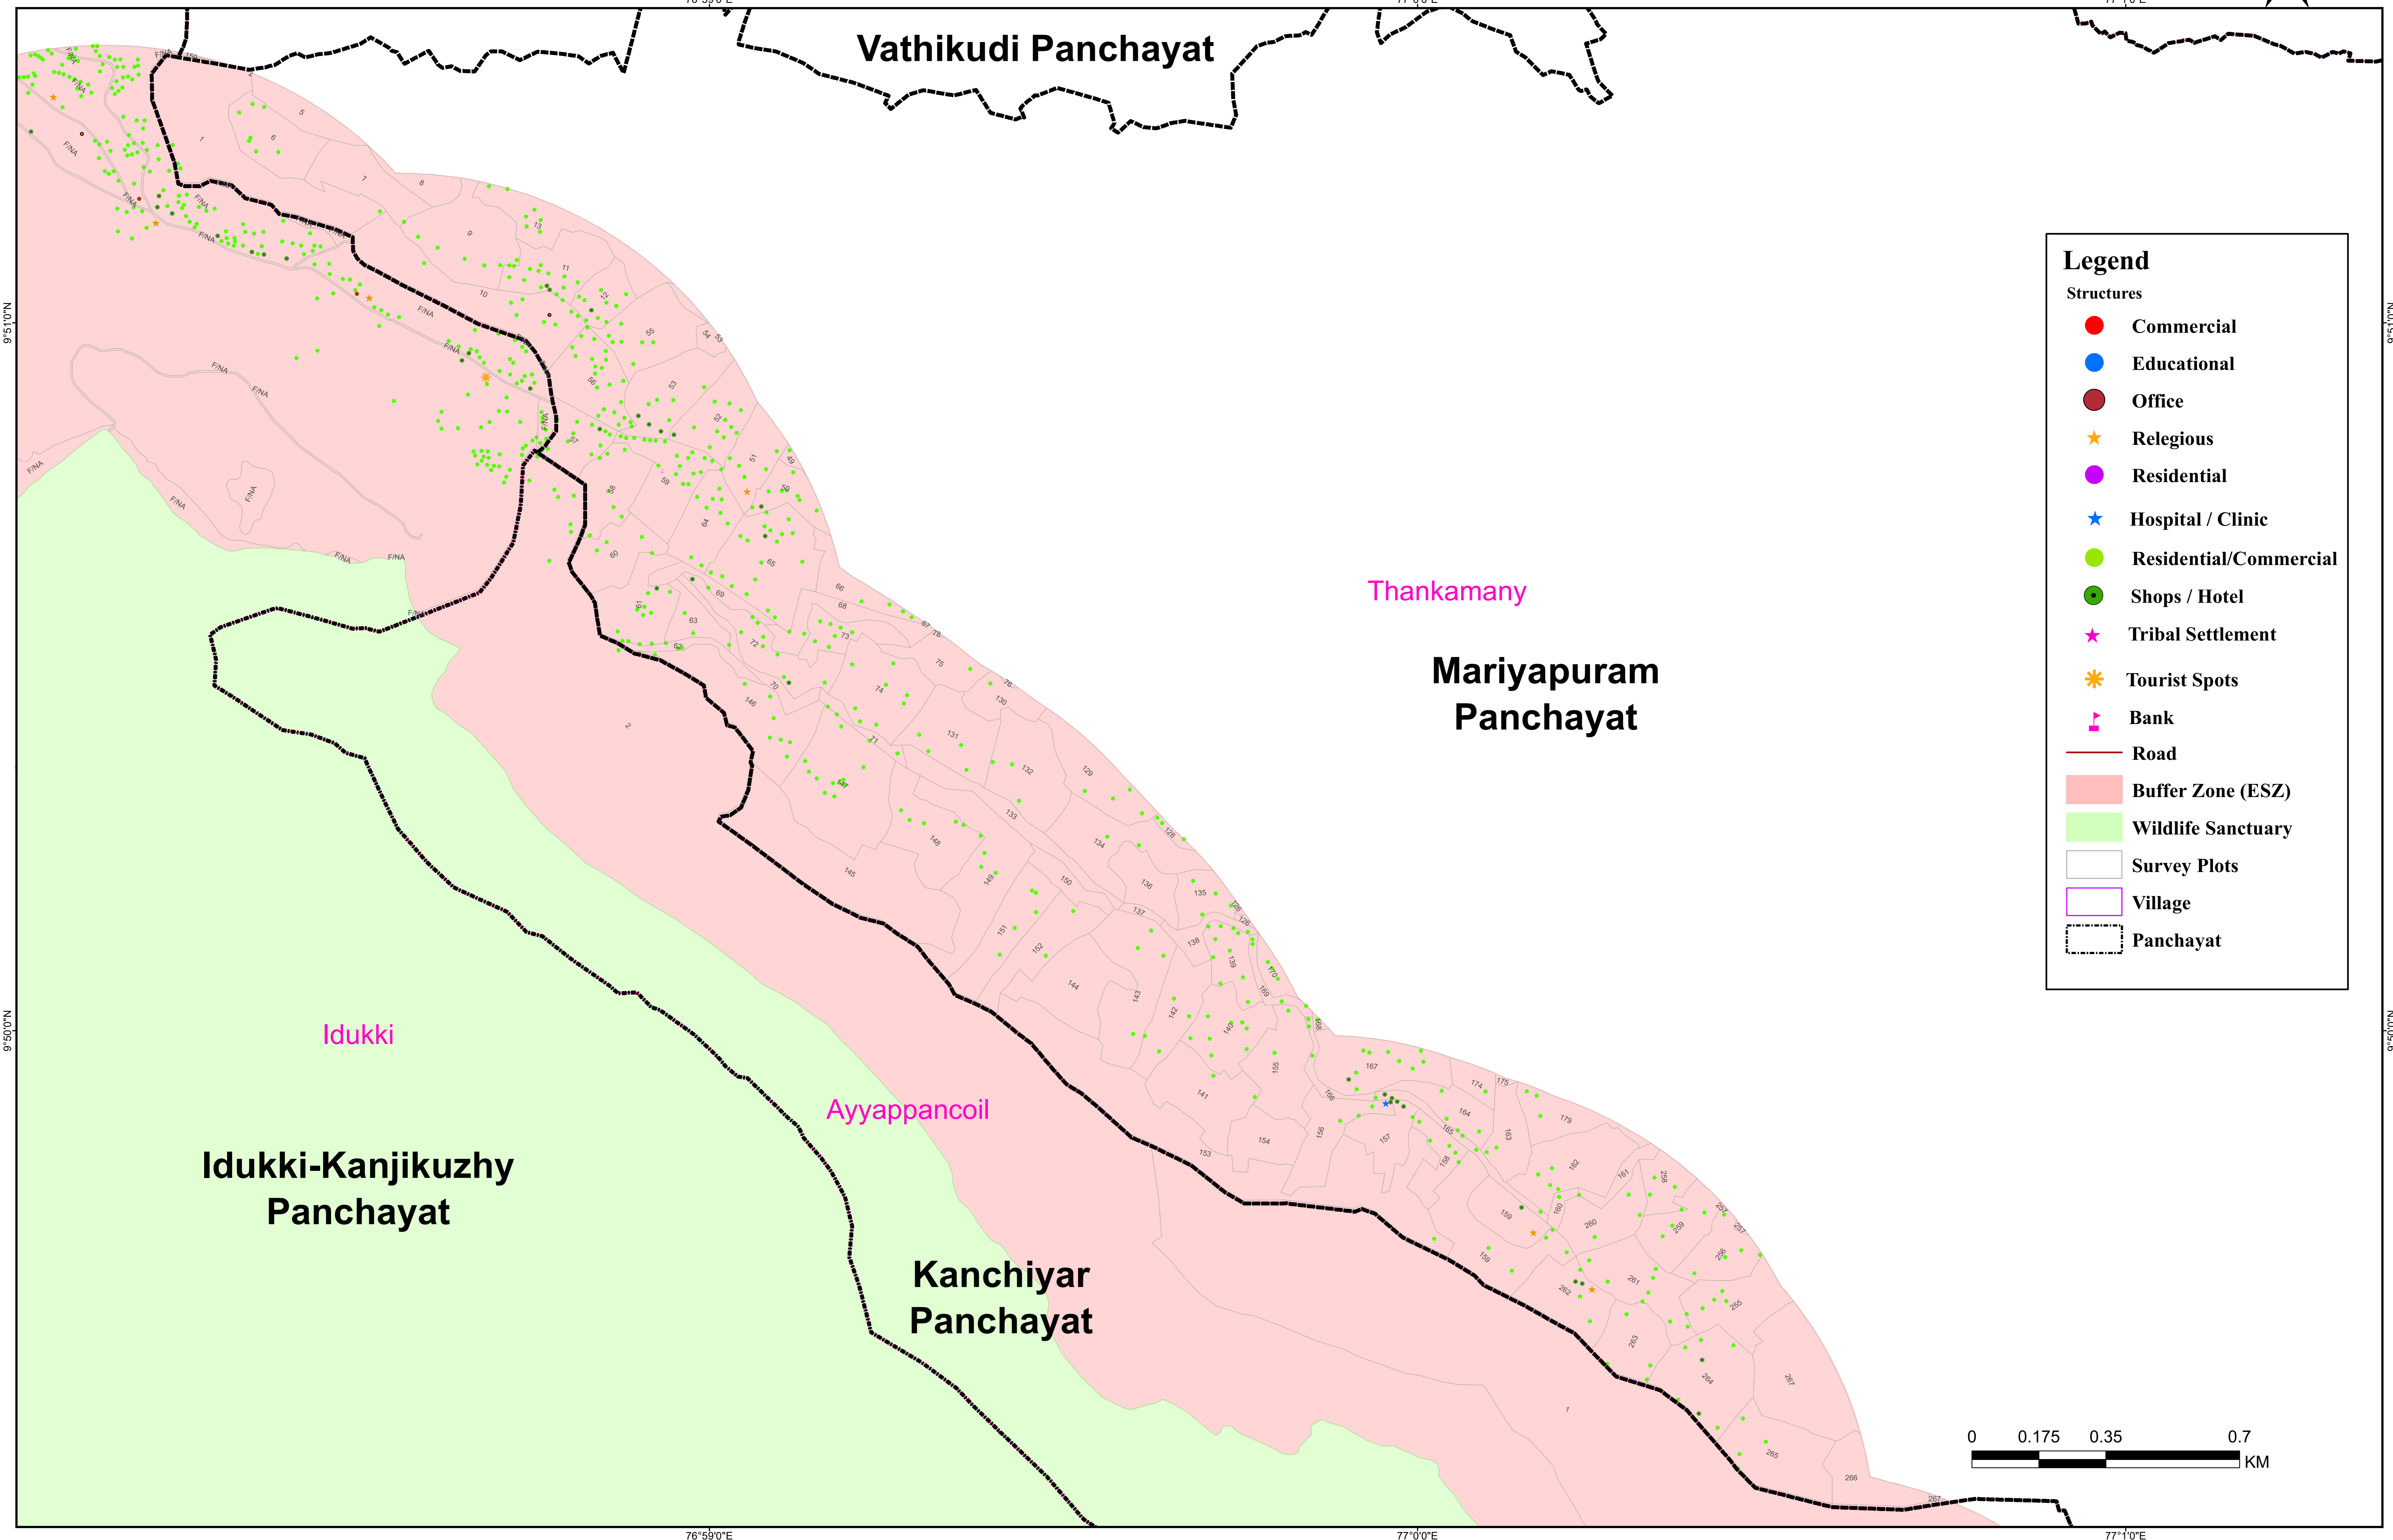

IDUKKI WILDLIFE SANCTUARY

SUBSISTING STRUCTURES - MARIYAPURAM PANCHAYAT

Legend

Structures

- Commercial
- Educational
- Office
- ★ Religious
- Residential
- ★ Hospital / Clinic
- Residential/Commercial
- Shops / Hotel
- ★ Tribal Settlement
- ★ Tourist Spots
- 🏦 Bank
- Road
- Buffer Zone (ESZ)
- Wildlife Sanctuary
- Survey Plots
- Village
- Panchayat

9°51'0"N

77°10'E

76°59'0"E

77°0'0"E

77°10'E

76°59'0"E

77°0'0"E

77°10'E

Vathikudi Panchayat

Thankamany

Mariyapuram Panchayat

Idukki

Idukki-Kanjikuzhy Panchayat

Ayyappancoil

Kanchiyar Panchayat