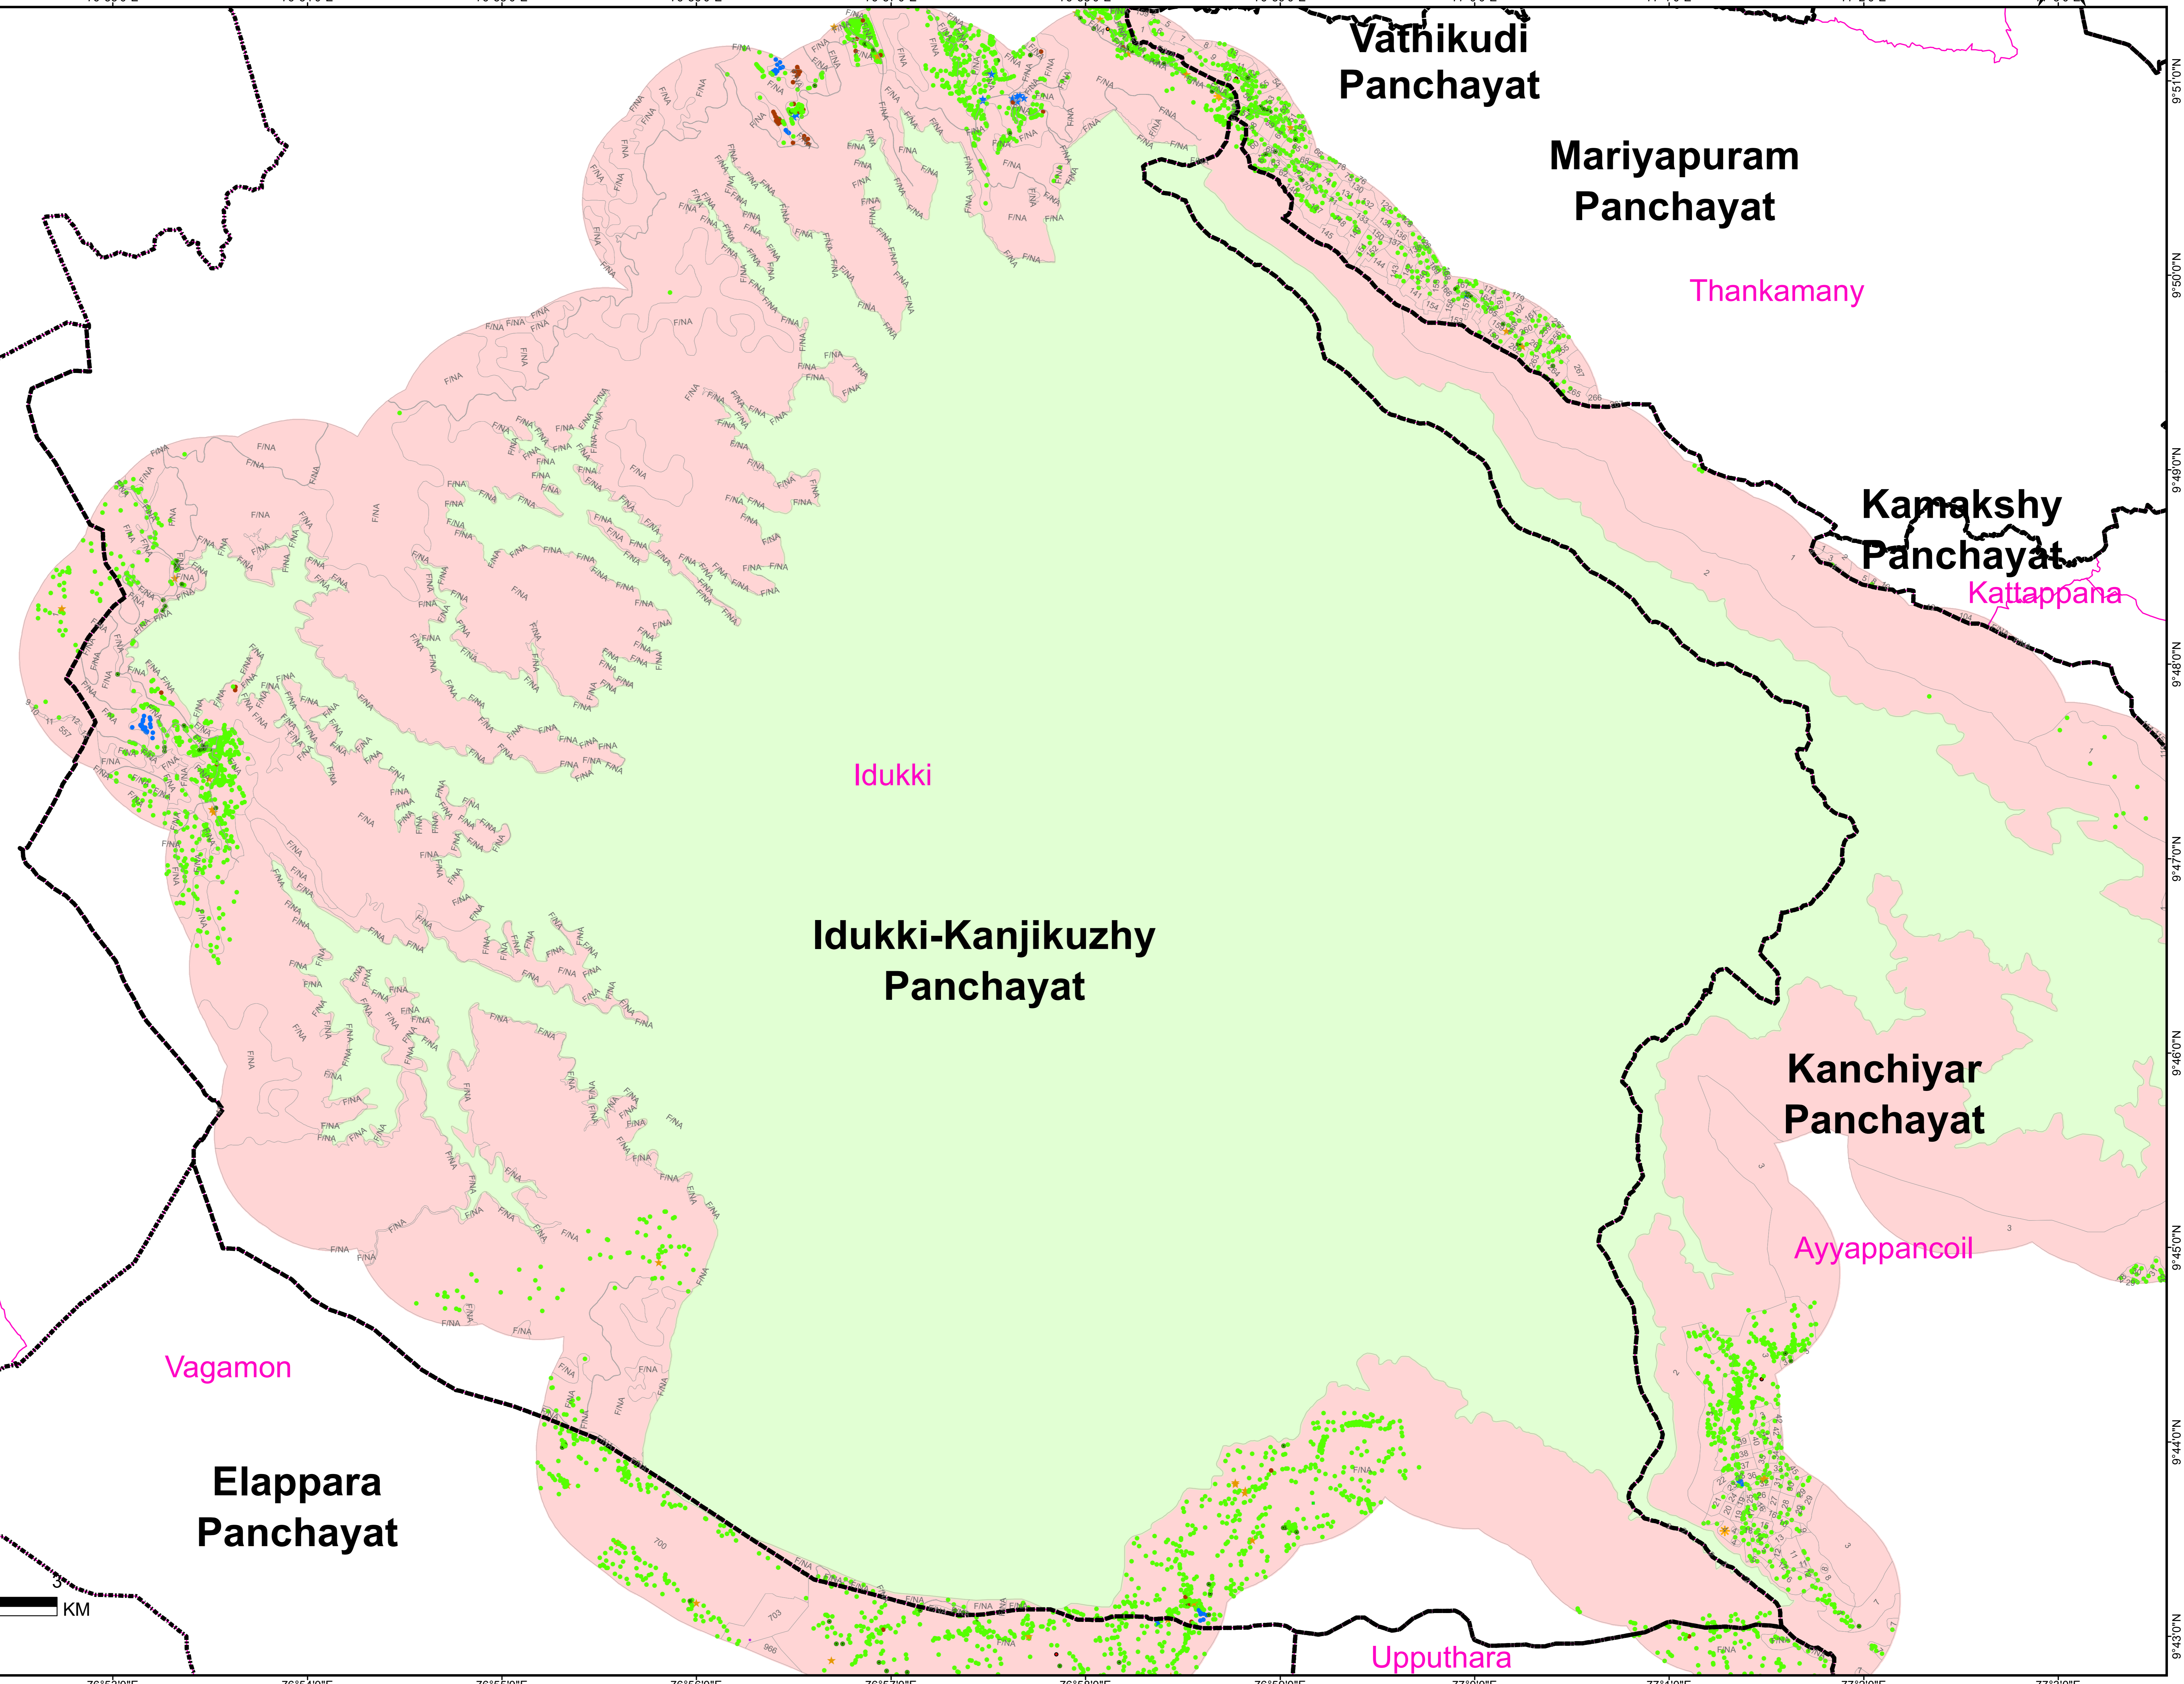

IDUKKI WILDLIFE SANCTUARY

SUBSISTING STRUCTURES - IDUKKI-KANJIKUZHI PANCHAYAT

76°51'0"E   76°52'0"E   76°53'0"E   76°54'0"E   76°55'0"E   76°56'0"E   76°57'0"E   76°58'0"E   76°59'0"E   77°0'0"E   77°1'0"E   77°2'0"E   77°3'0"E

Legend

Structures

- Commercial
- Educational
- Office
- ★ Religious
- Residential
- ★ Hospital / Clinic
- Residential/Commercial
- Shops / Hotel
- ★ Tribal Settlement
- ★ Tourist Spots
- ⚡ Bank
- Road
- Buffer Zone (ESZ)
- Wildlife Sanctuary
- Survey Plots
- Village
- Panchayat

76°51'0"E   76°52'0"E   76°53'0"E   76°54'0"E   76°55'0"E   76°56'0"E   76°57'0"E   76°58'0"E   76°59'0"E   77°0'0"E   77°1'0"E   77°2'0"E   77°3'0"E

9°51'0"N
9°50'0"N
9°49'0"N
9°48'0"N
9°47'0"N
9°46'0"N
9°45'0"N
9°44'0"N
9°43'0"N

9°51'0"N
9°50'0"N
9°49'0"N
9°48'0"N
9°47'0"N
9°46'0"N
9°45'0"N
9°44'0"N
9°43'0"N

Arakulam

Idukki

Thankamany

Kattappana

Vagamon

Ayyappancoil

Upputhara