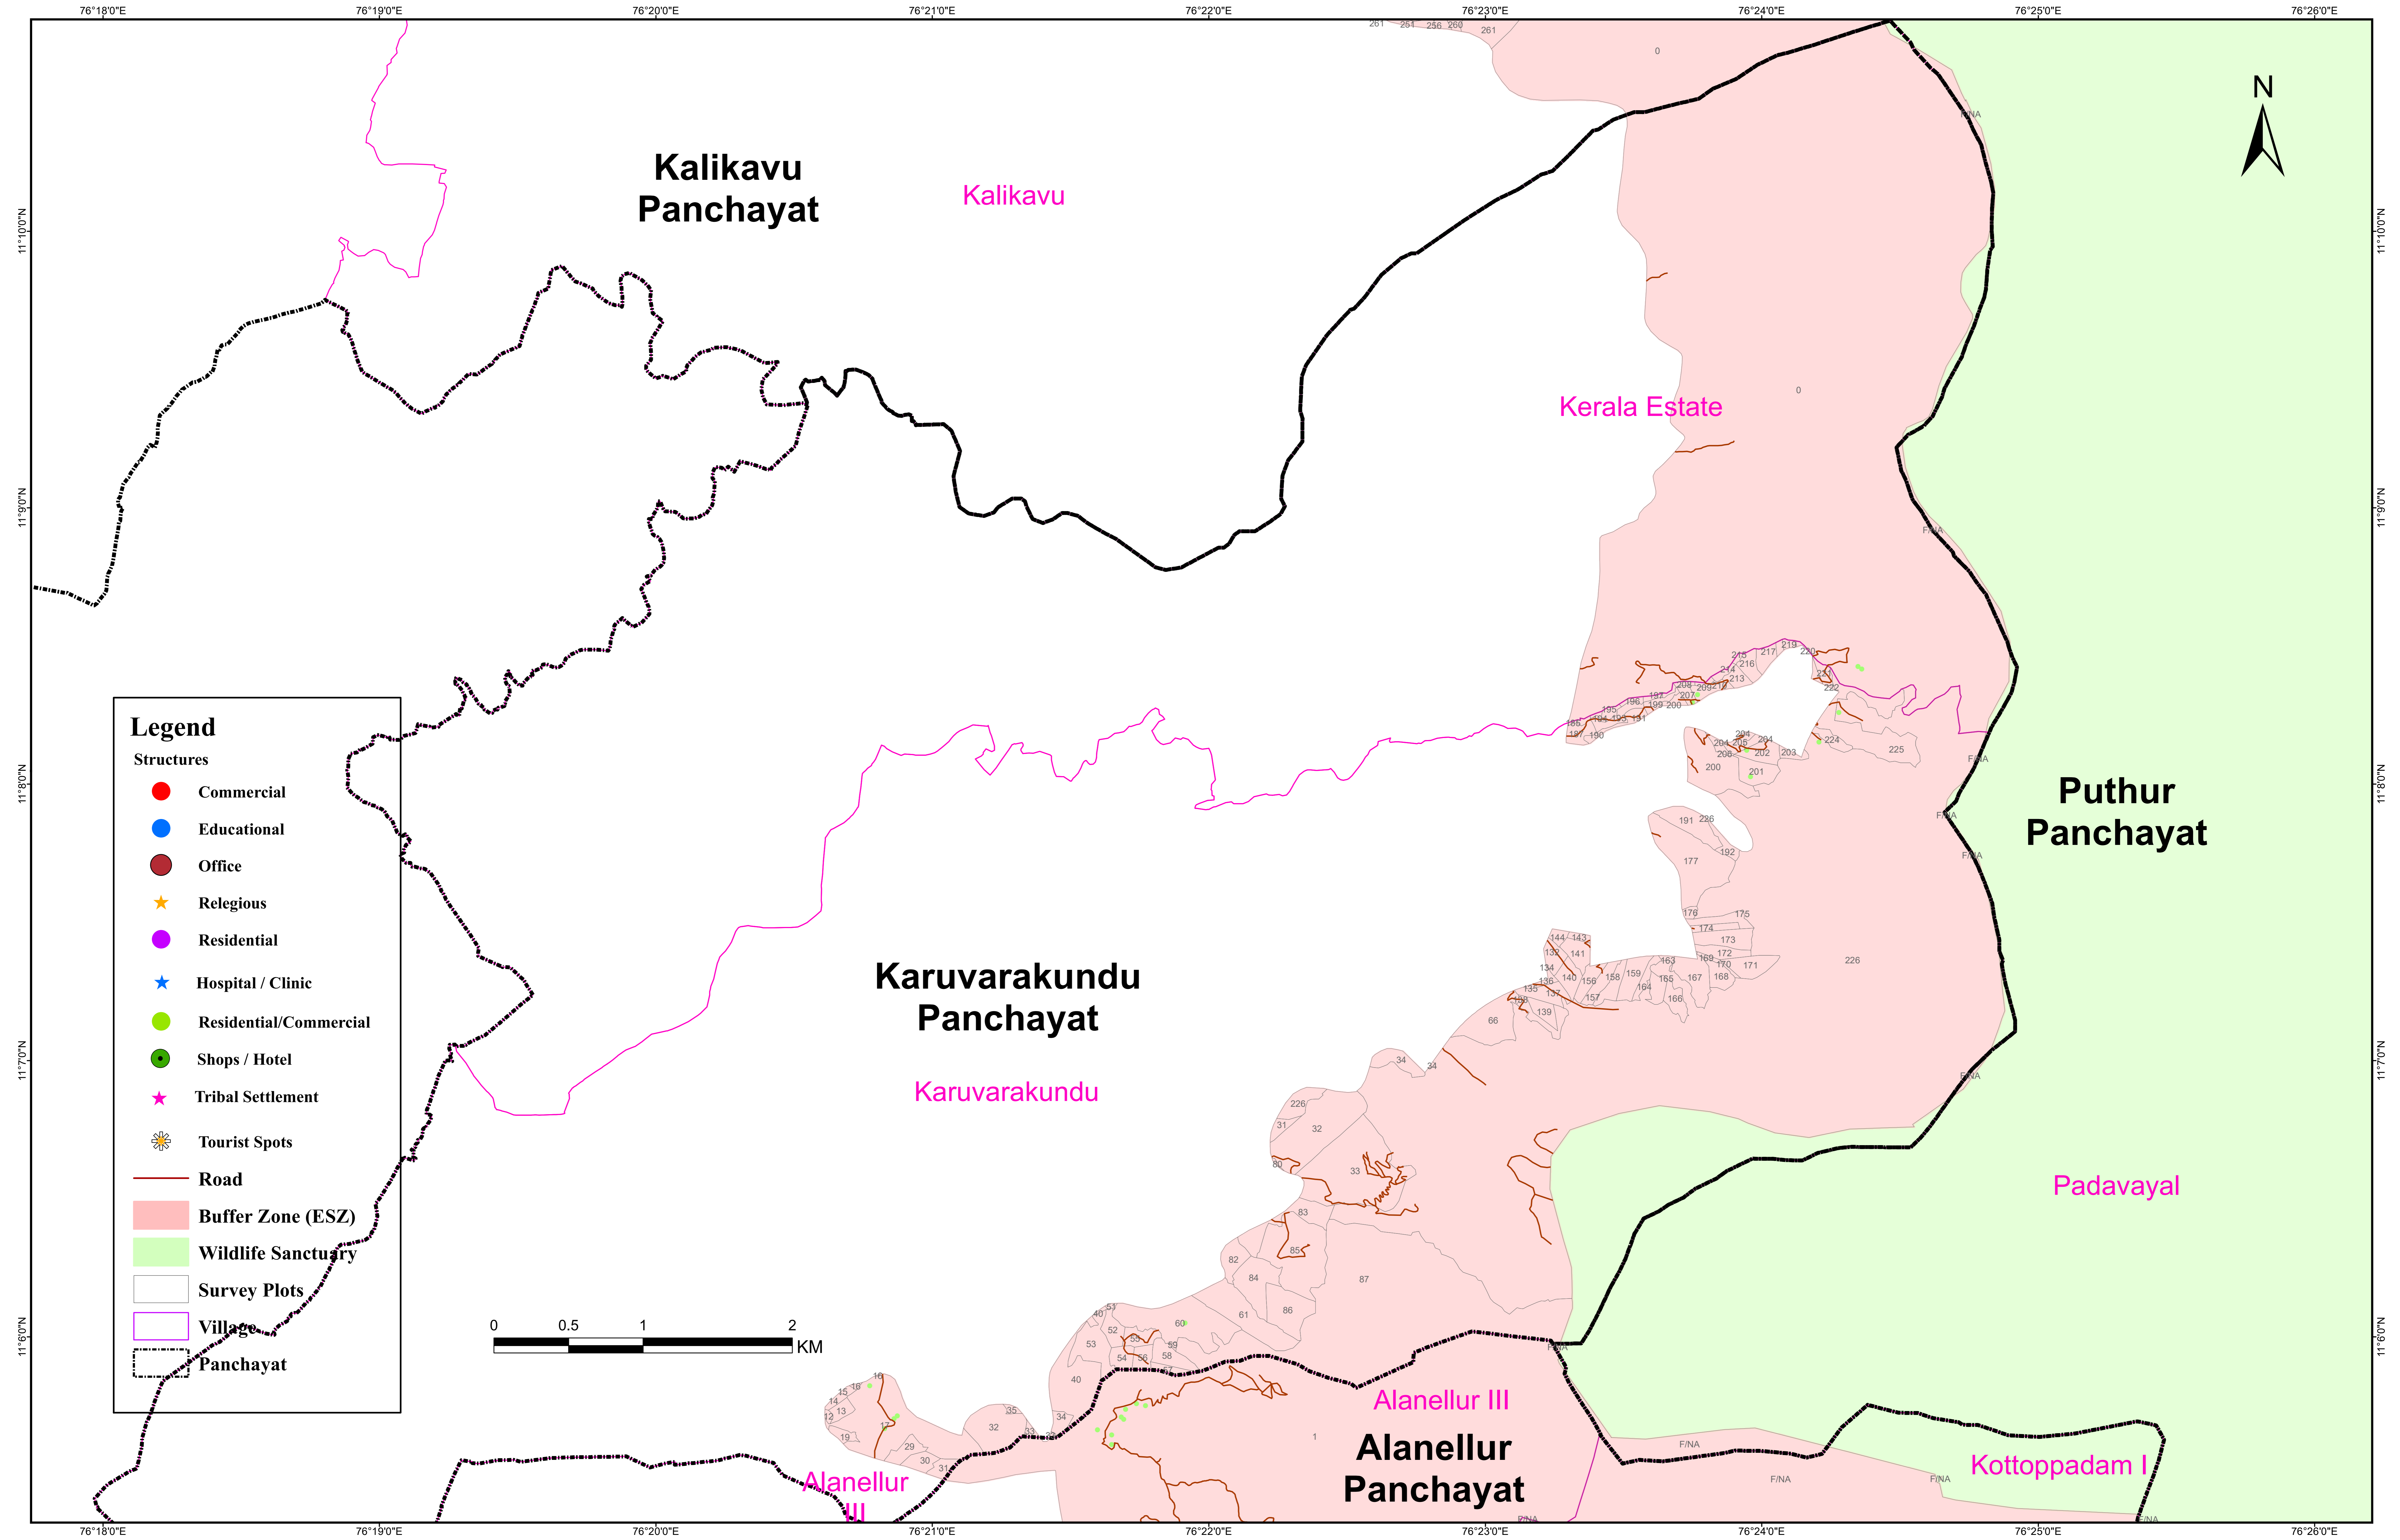

SILENT VALLEY WILD LIFE SANCTUARY

SUBSISTING STRUCTURES - KARUVARAKUND PANCHAYAT

Legend

Structures

- Commercial
- Educational
- Office
- ★ Religious
- Residential
- ★ Hospital / Clinic
- Residential/Commercial
- Shops / Hotel
- ★ Tribal Settlement
- ☀ Tourist Spots

— Road

■ Buffer Zone (ESZ)

■ Wildlife Sanctuary

□ Survey Plots

□ Village

□ Panchayat