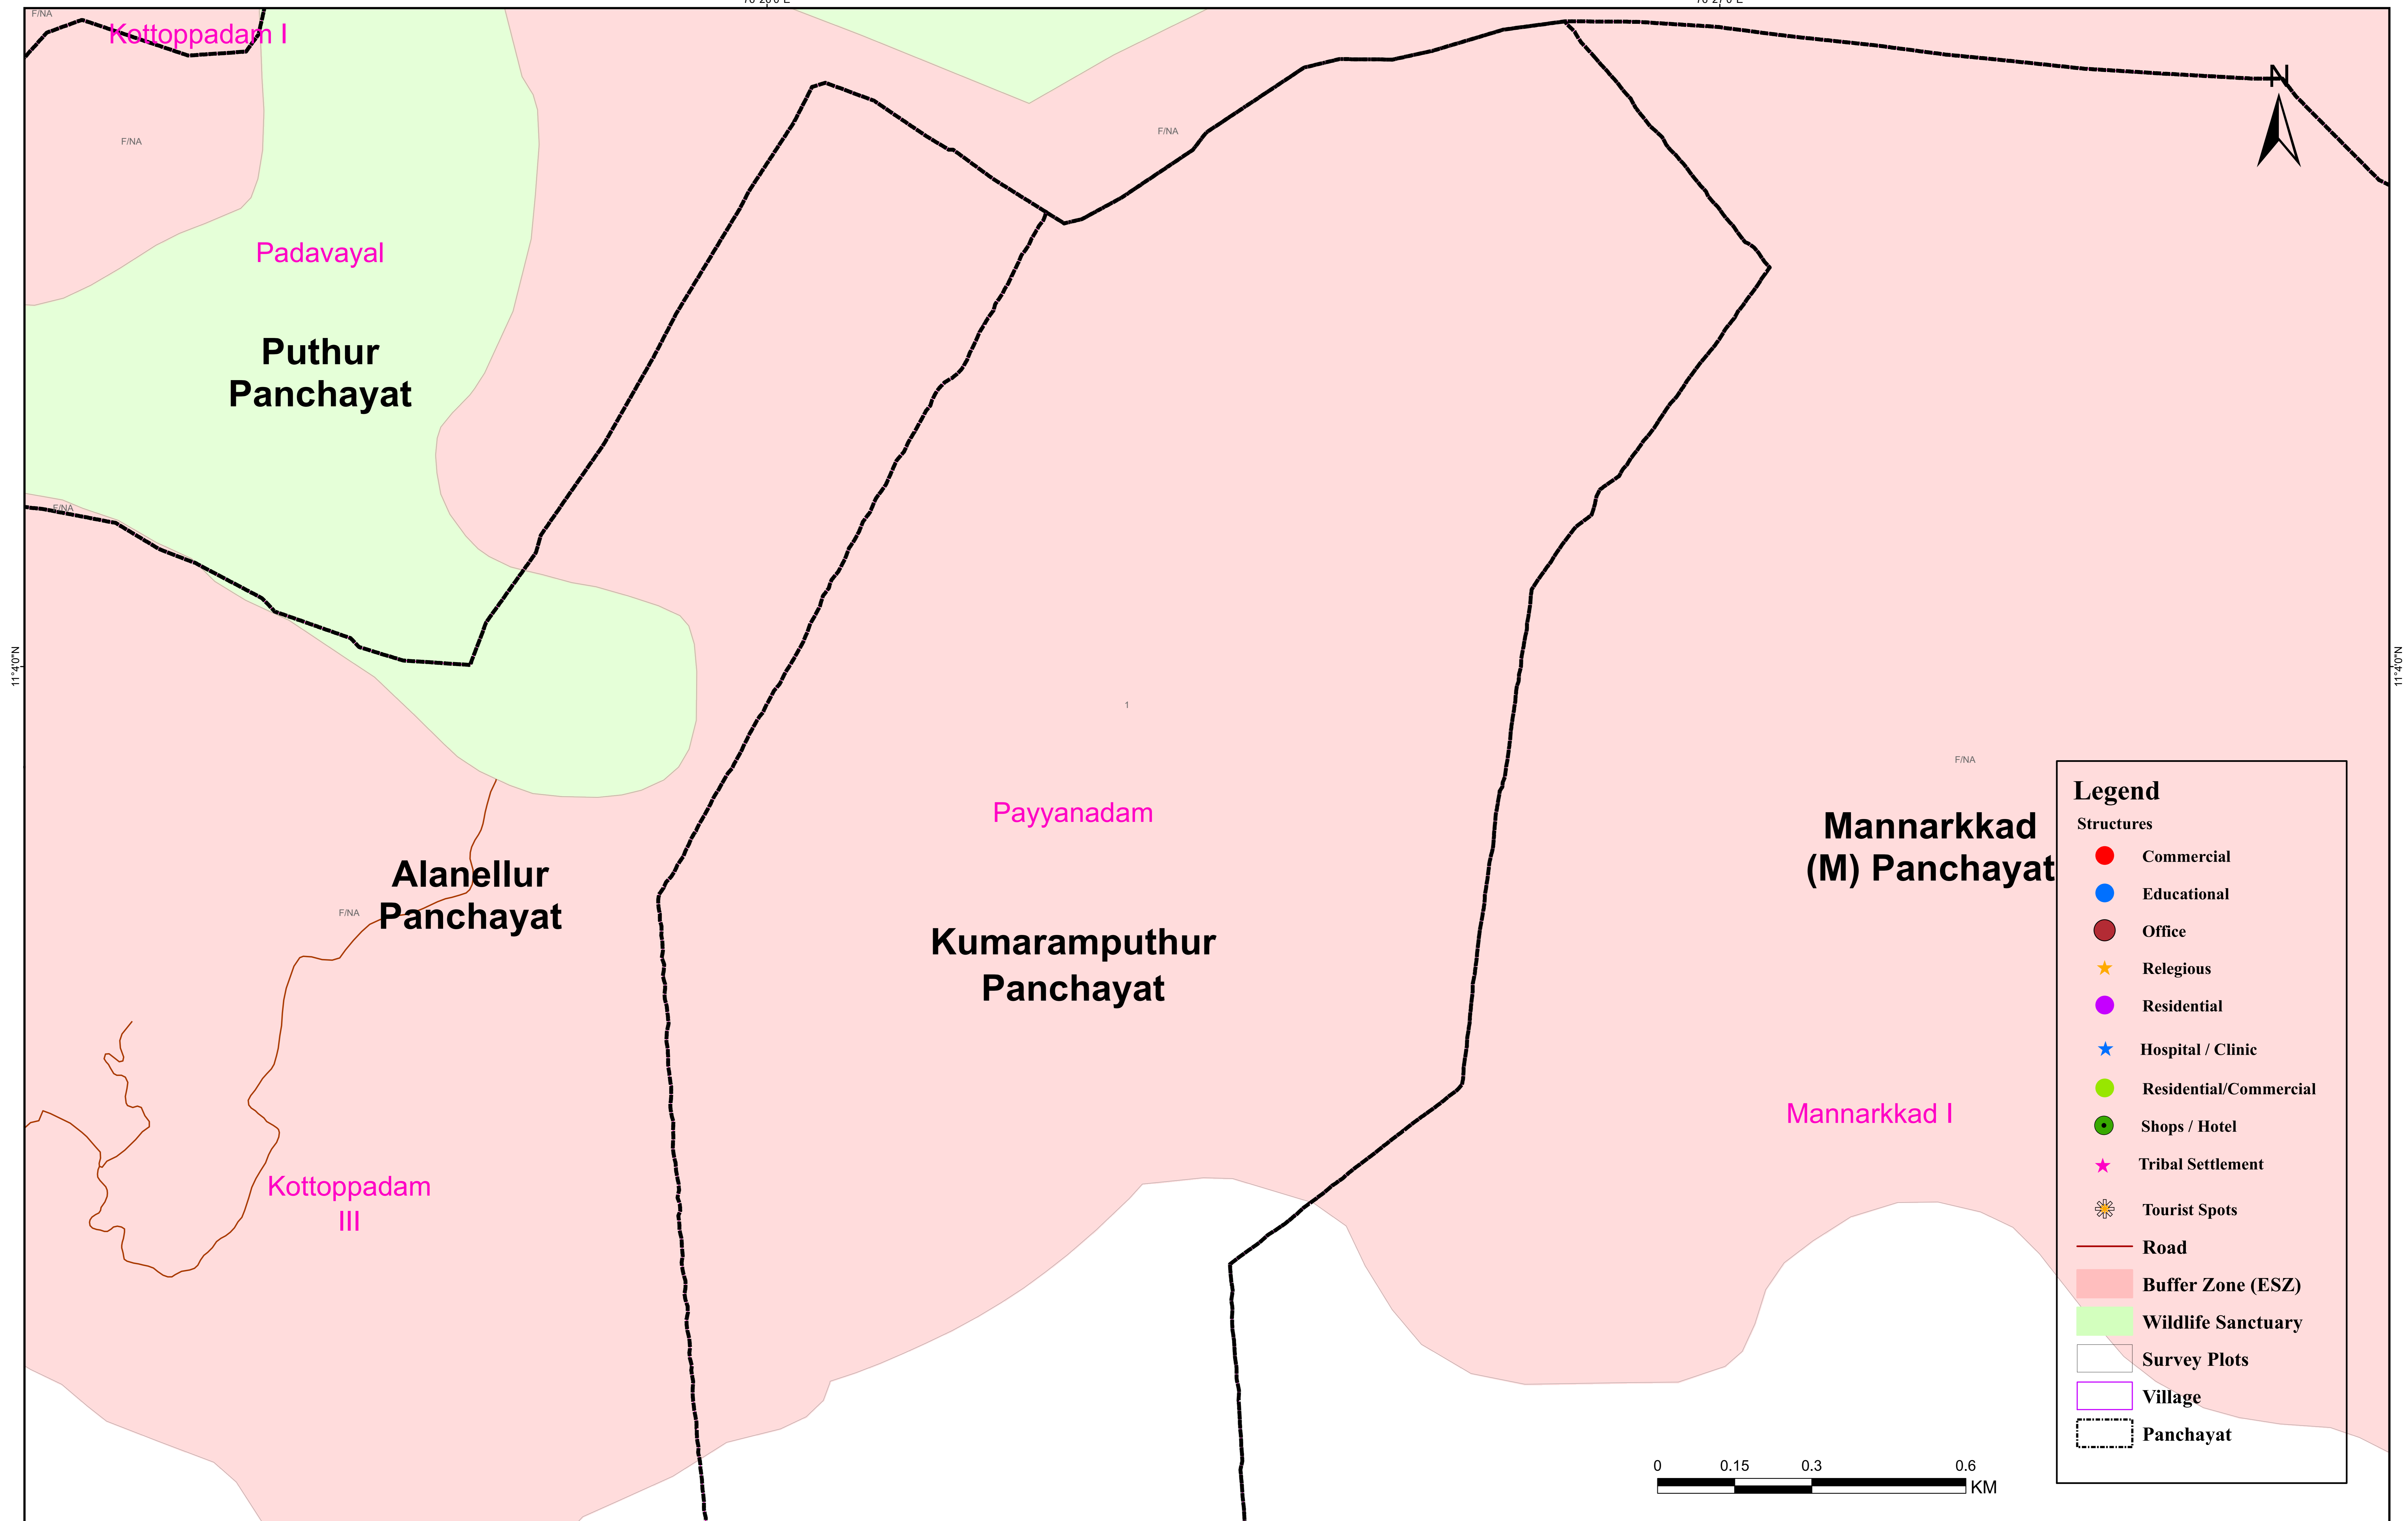

SILENT VALLEY WILD LIFE SANCTUARY

SUBSISTING STRUCTURES - KUMARAMPUTHUR PANCHAYAT

76°26'0"E

76°27'0"E

76°26'0"E

76°27'0"E

Legend

Structures