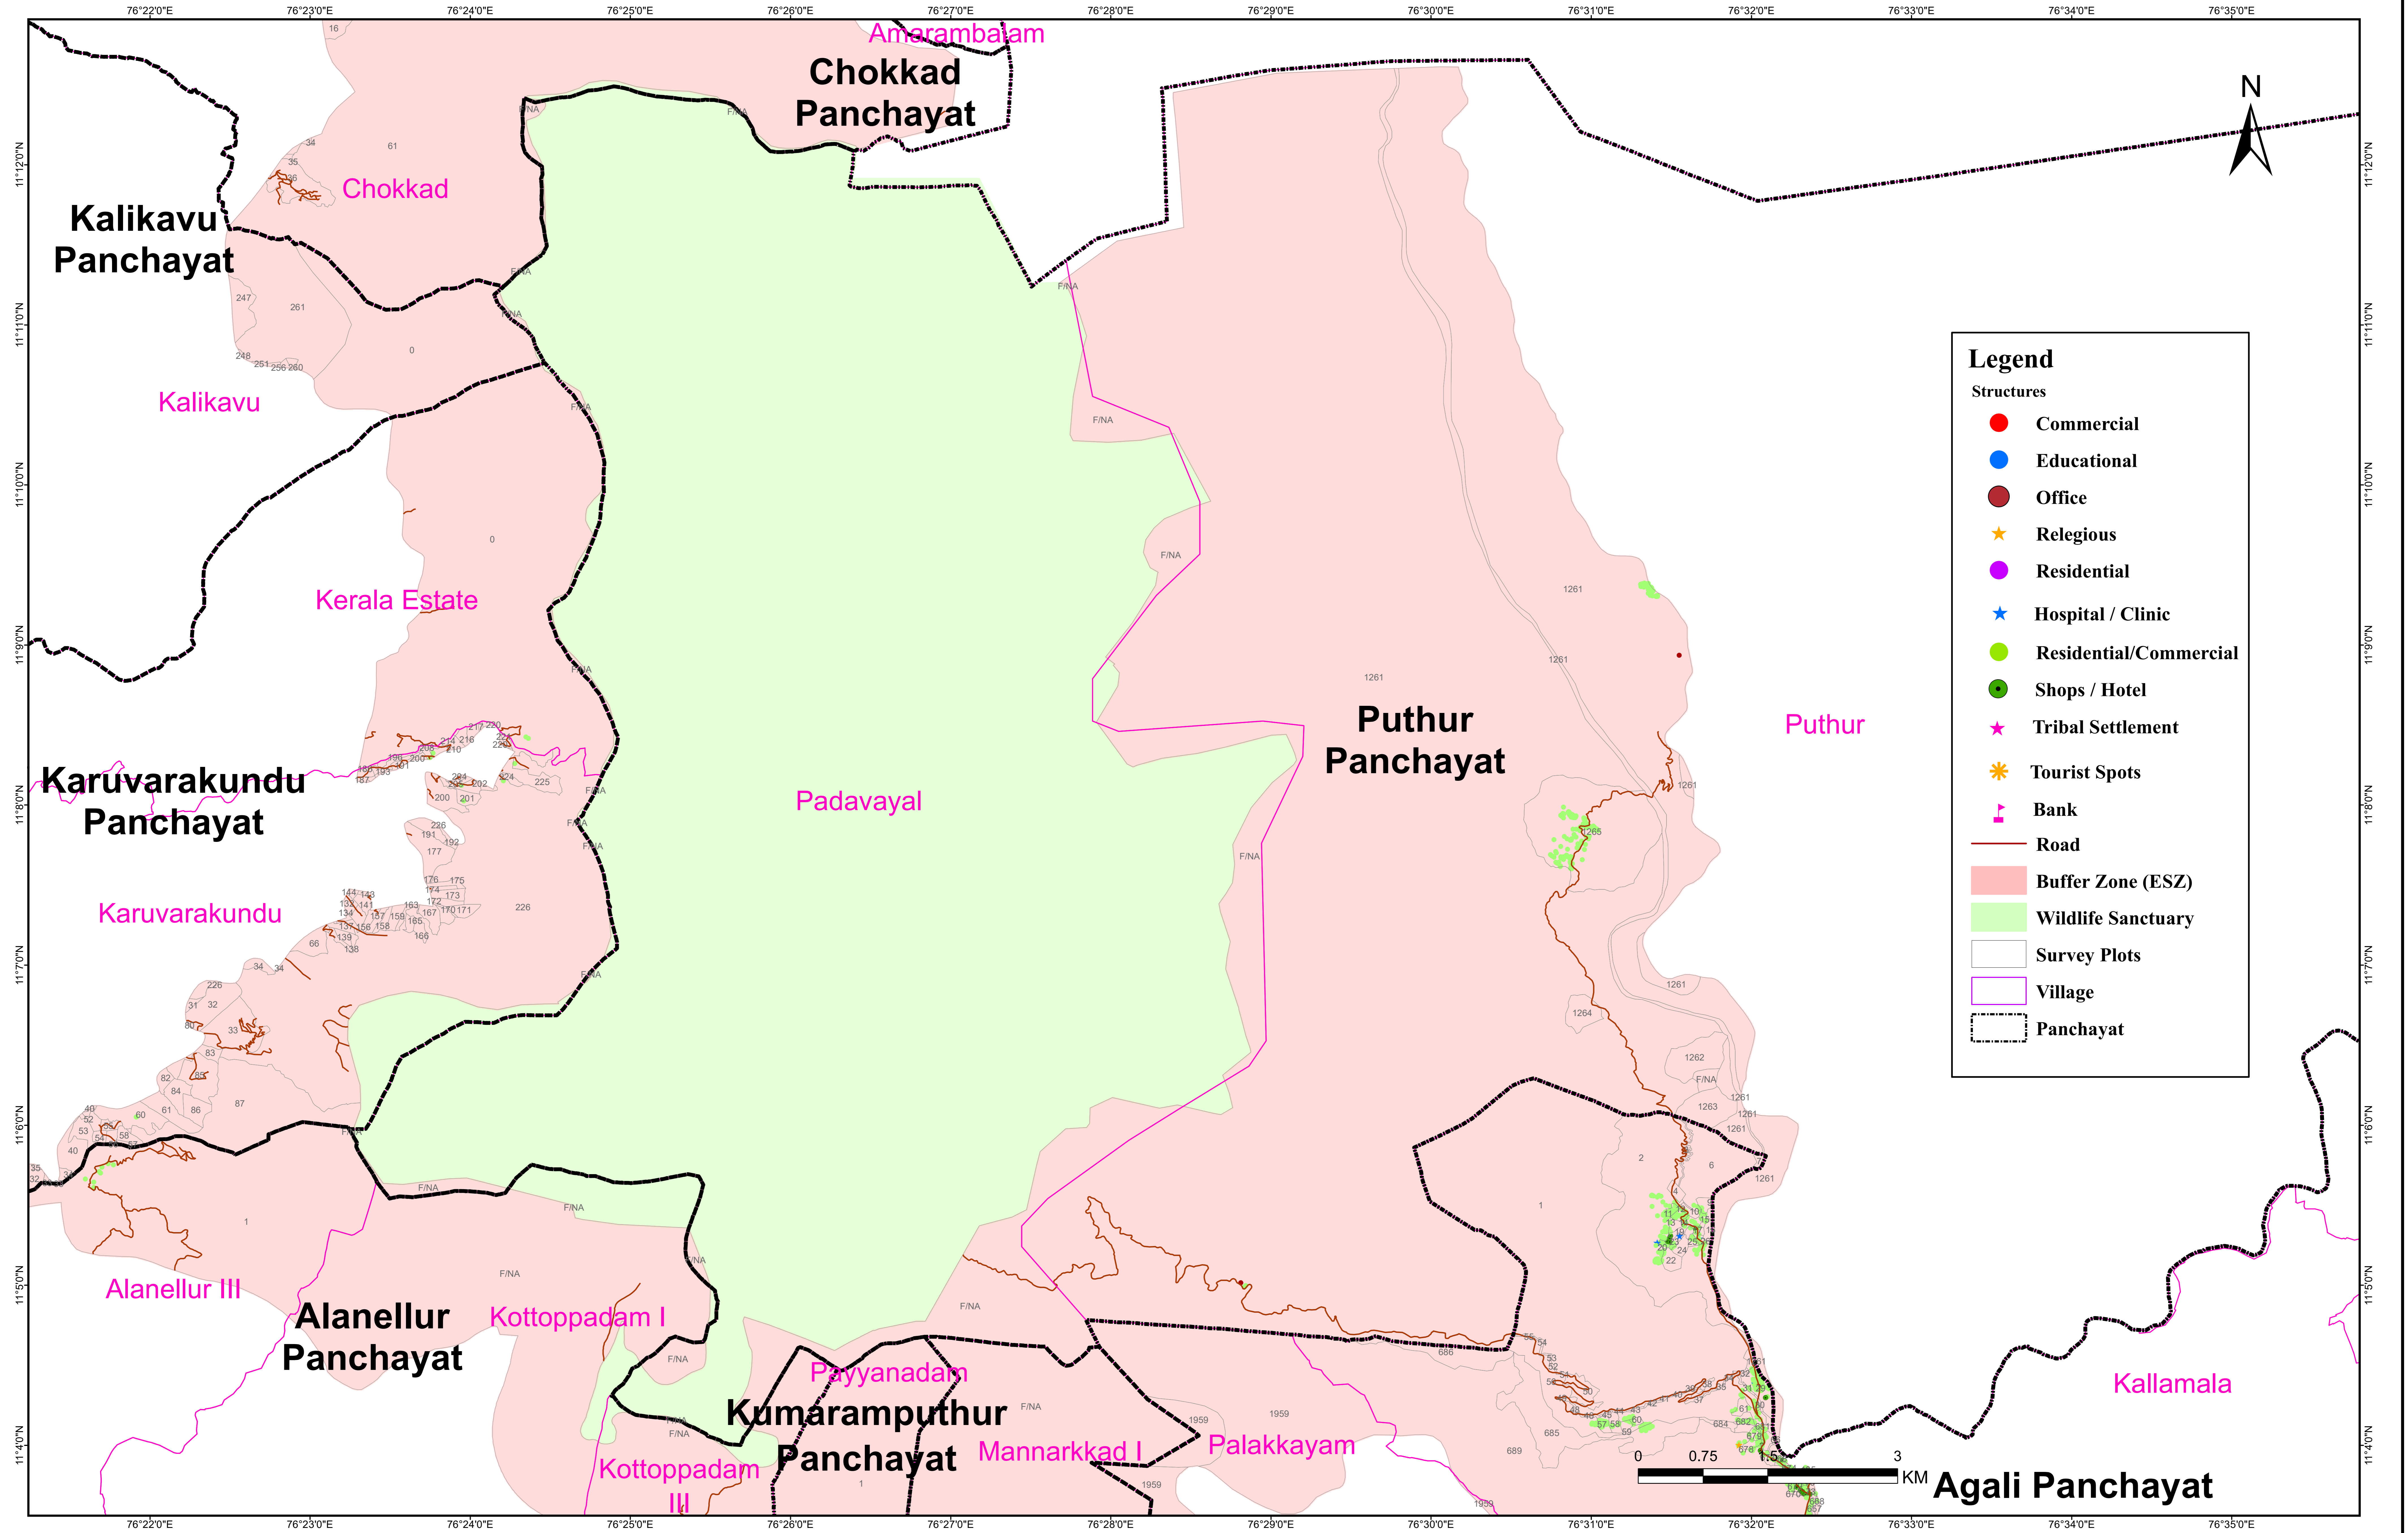

SILENT VALLEY WILD LIFE SANCTUARY

SUBSISTING STRUCTURES - AGALI PANCHAYAT