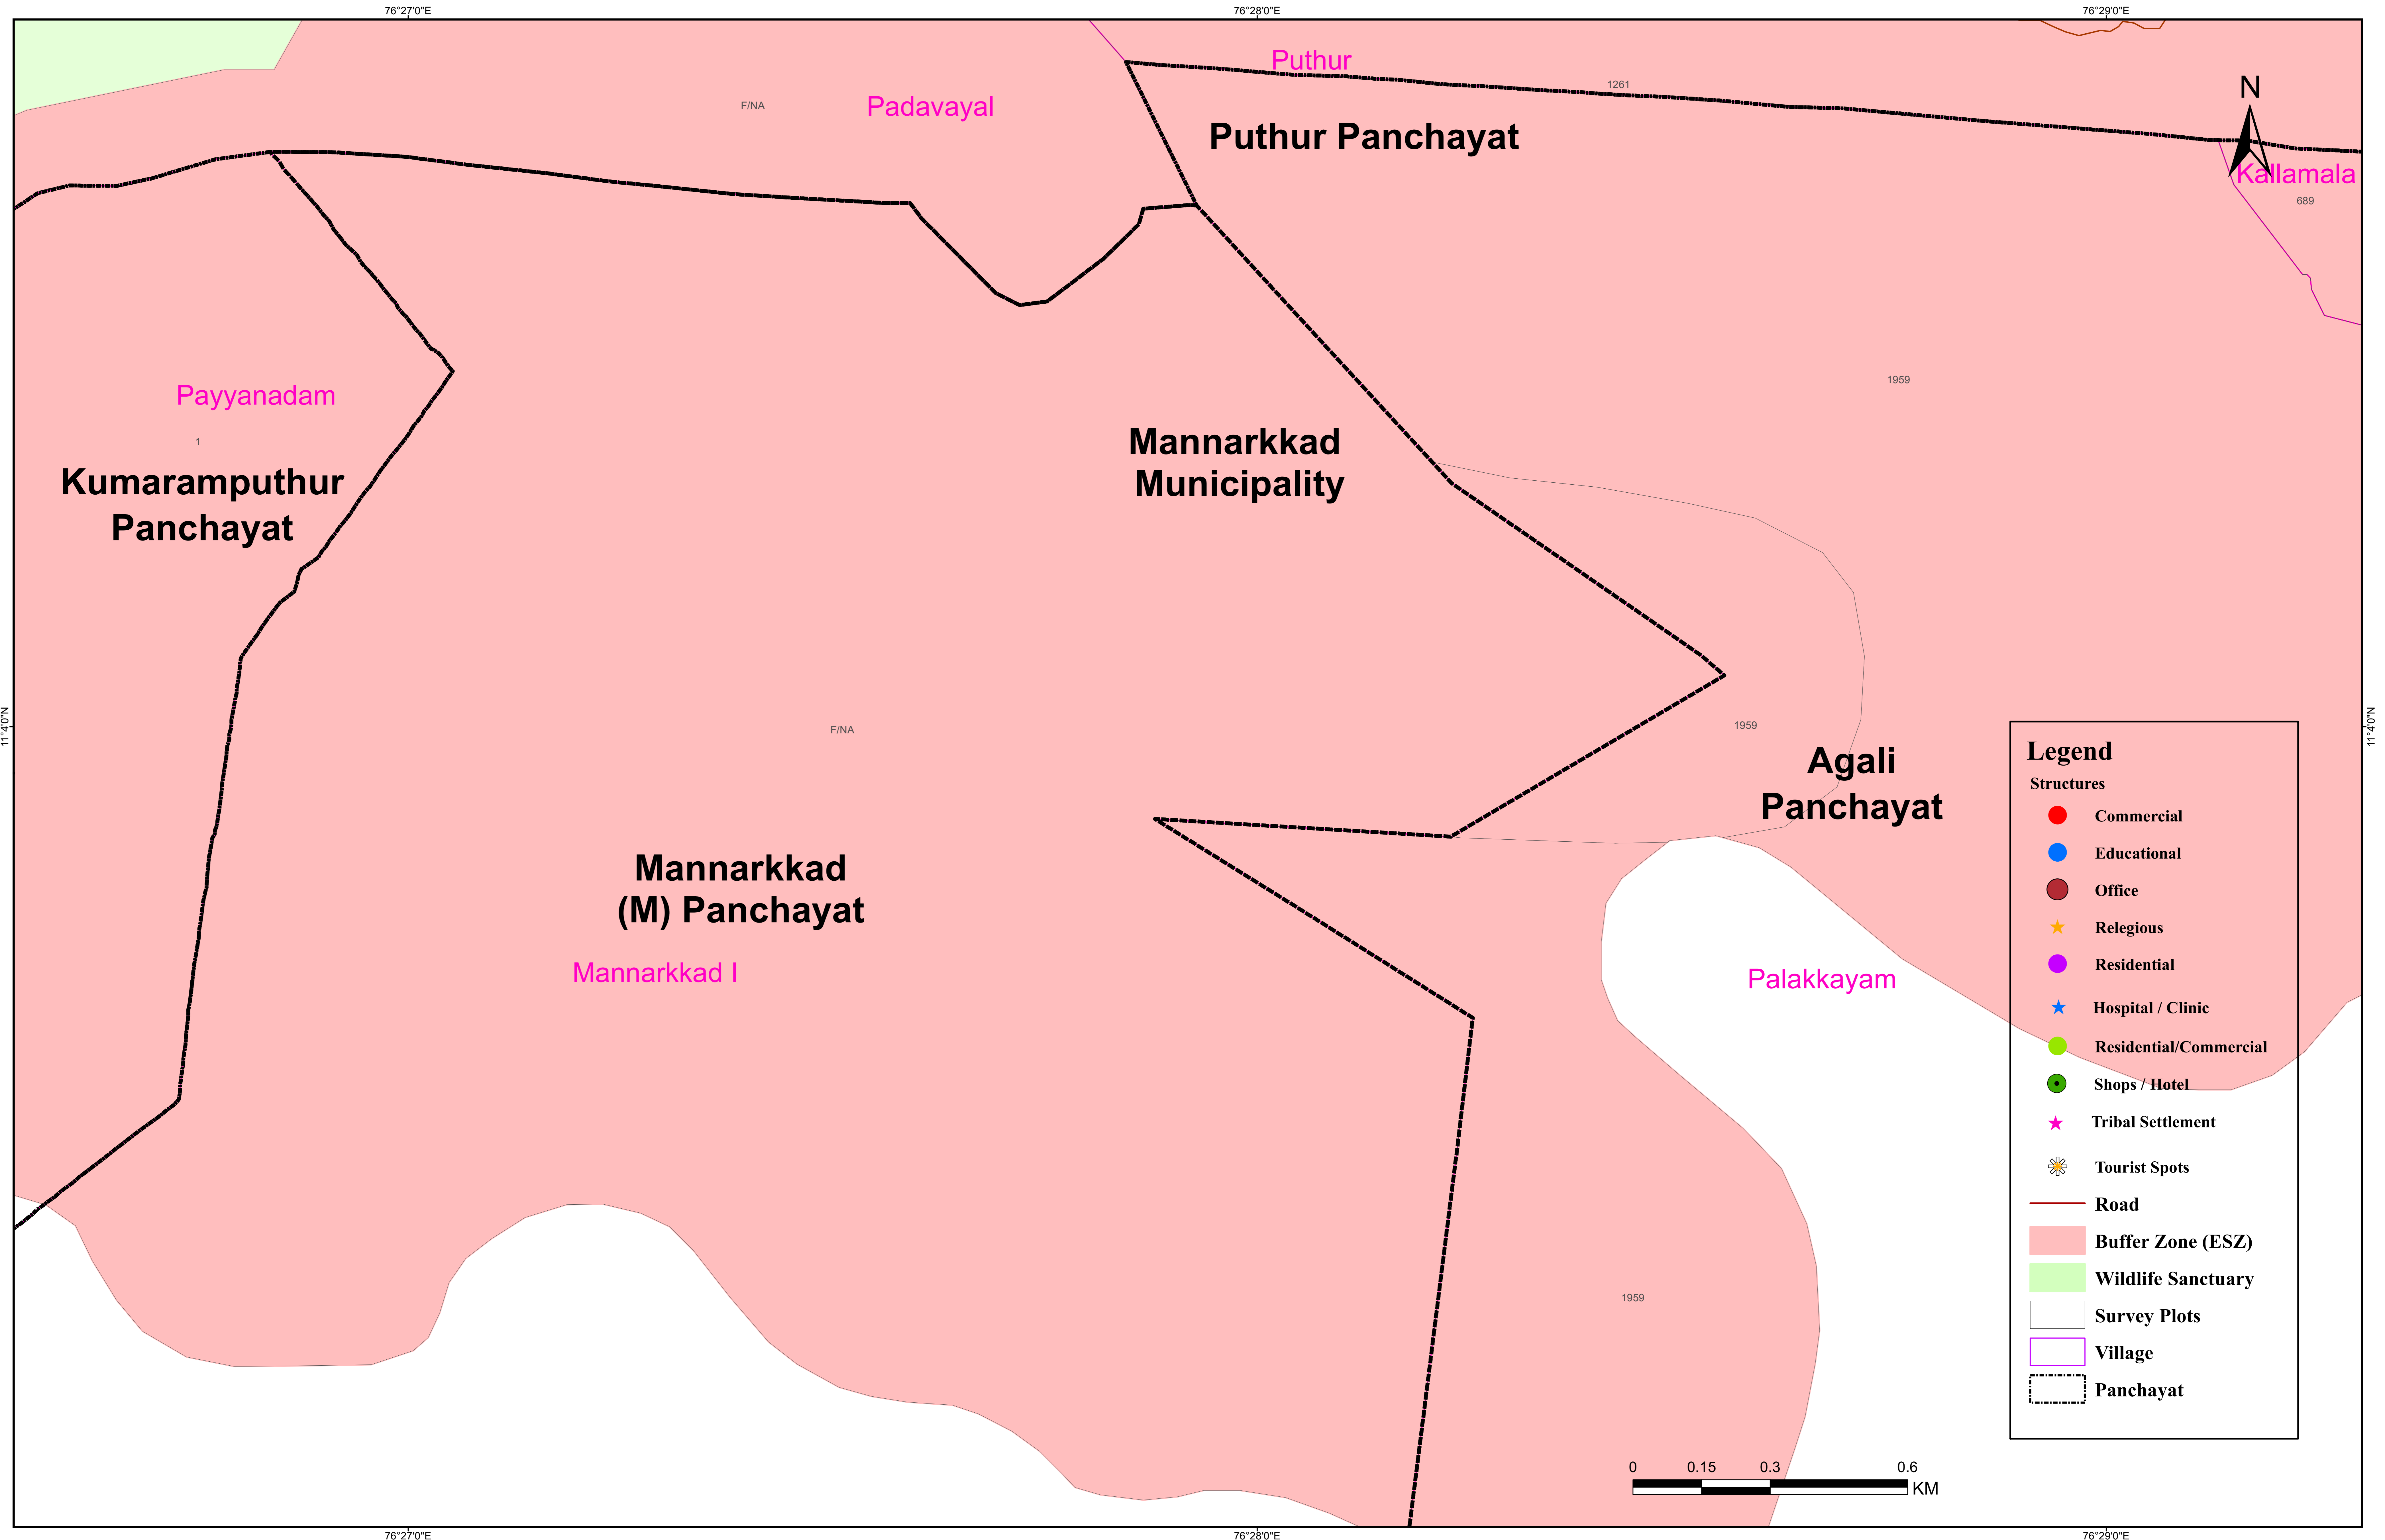

SILENT VALLEY WILD LIFE SANCTUARY

SUBSISTING STRUCTURES - MANNARKKAD MUNICIPALITY