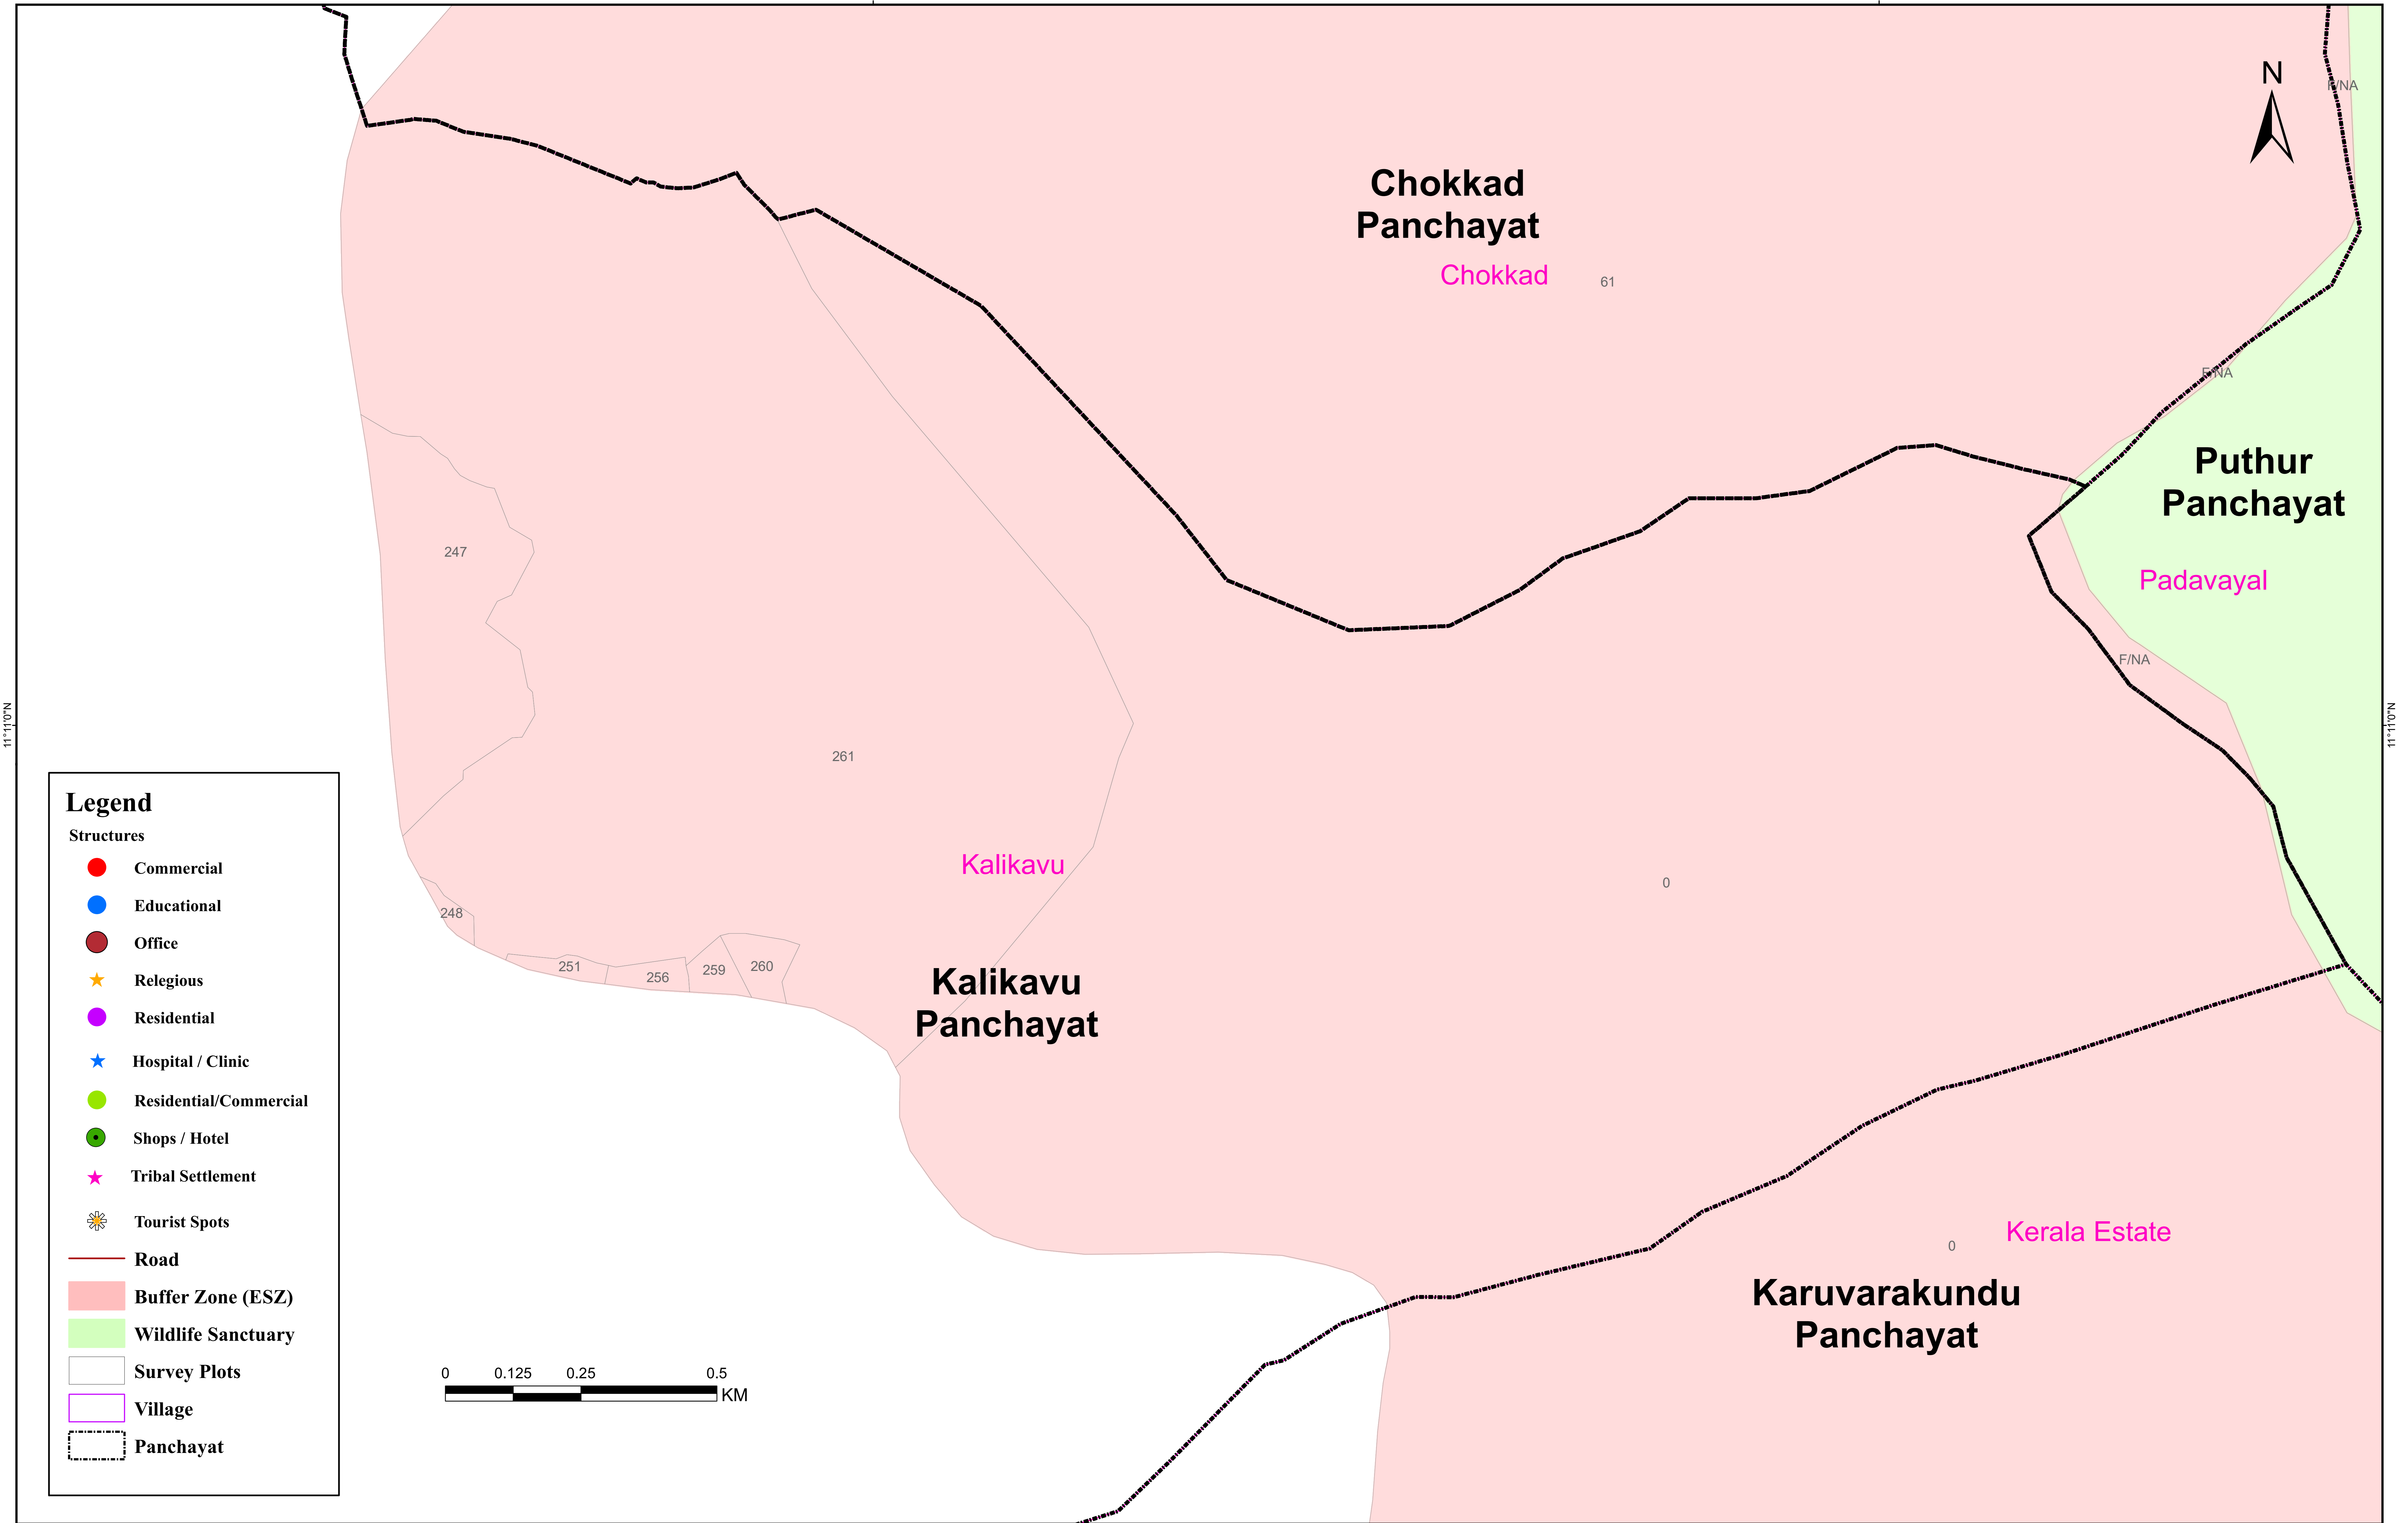

SILENT VALLEY WILD LIFE SANCTUARY

SUBSISTING STRUCTURES - KALIKAVU PANCHAYAT

76°23'0"E

76°24'0"E

Legend

Structures

- Commercial
- Educational
- Office
- ★ Religious
- Residential
- ★ Hospital / Clinic
- Residential/Commercial
- Shops / Hotel
- ★ Tribal Settlement
- ✿ Tourist Spots
- Road
- Buffer Zone (ESZ)
- Wildlife Sanctuary
- Survey Plots
- Village
- Panchayat