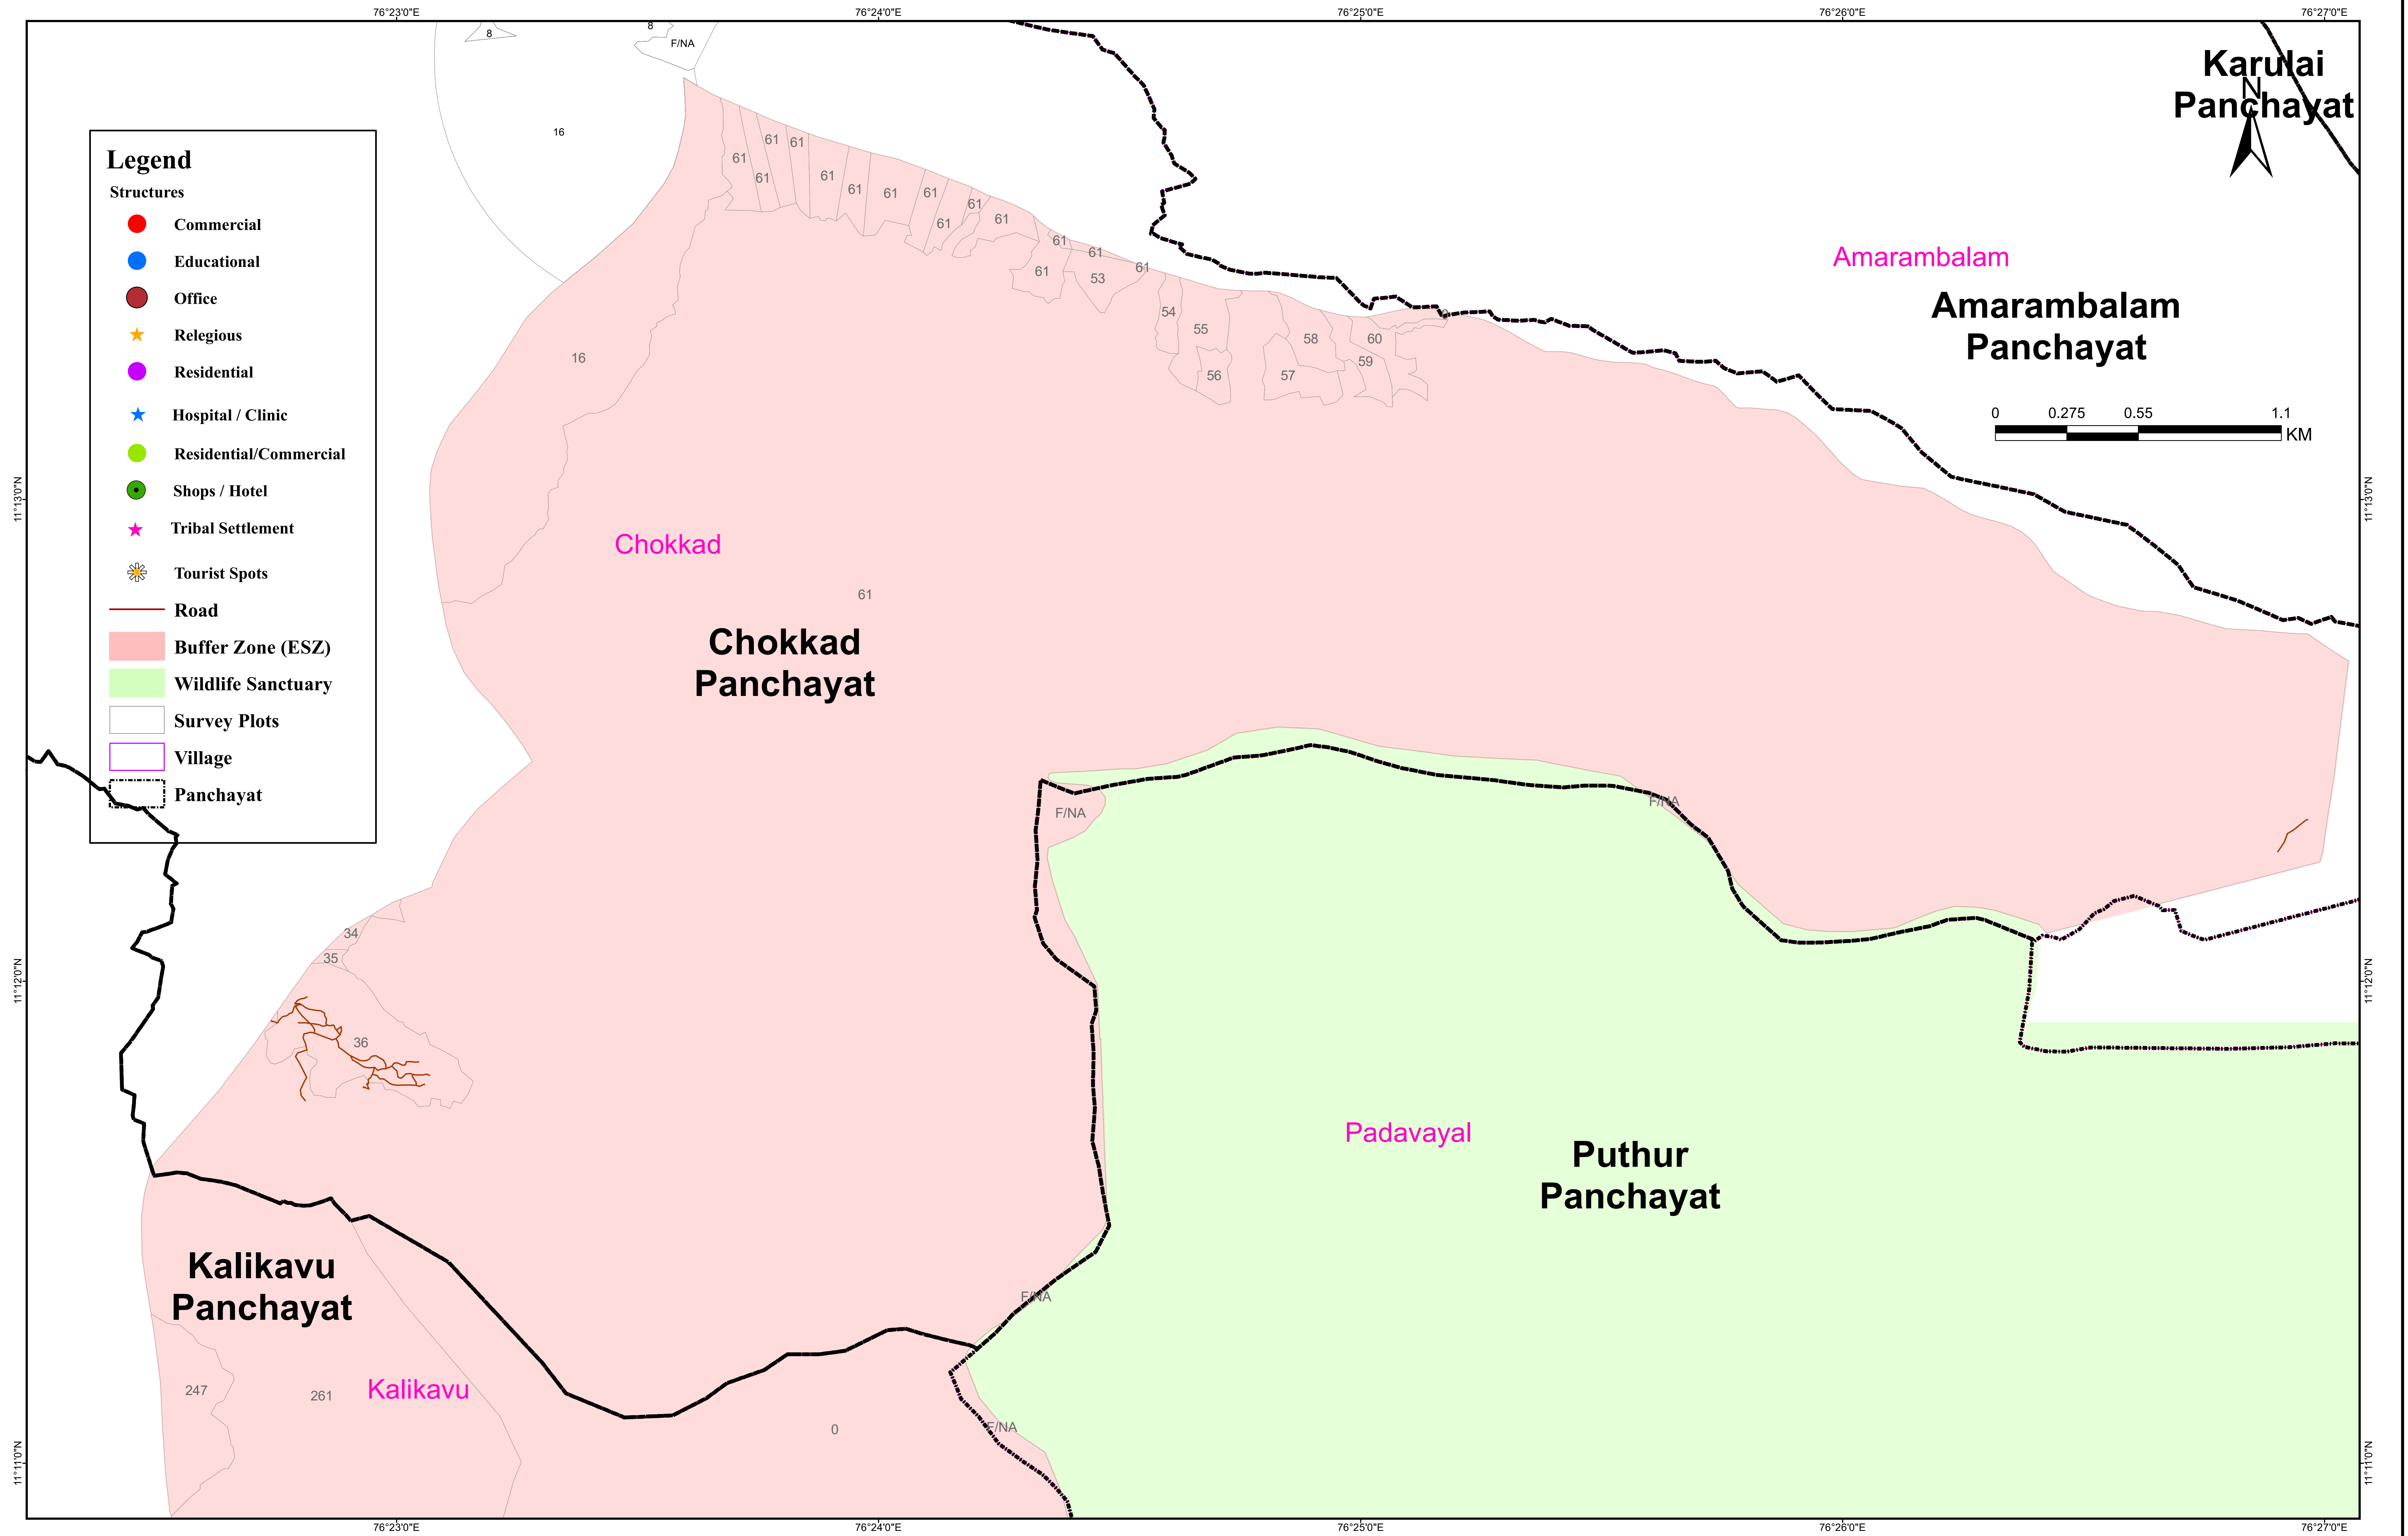

SILENT VALLEY WILD LIFE SANCTUARY

SUBSISTING STRUCTURES - ALANELLUR PANCHAYAT

Survey Plots within in the ESZ of Silent Valley National Park

Palakkad District, Mannarkkad Taluk, Alanellur Panchayat

Village	Block NO	Survey No	Survey plot fall in ESZ
Alanellur III	NA	1	Full

SILENT VALLEY WILD LIFE SANCTUARY

SUBSISTING STRUCTURES - CHOKKAD PANCHAYAT

Survey Plots within in the ESZ of Silent Valley National Park

Malappuram District, Nilambur Taluk, Chokkad Panchayat

Village	Block NO	Survey No	Survey plot fall in ESZ
Chokkad	128	16	Full
	128	34	Full
	128	35	Partial
	128	36	Full
	128	53	Full
	128	54	Full
	128	55	Full
	128	56	Full
	128	57	Full
	128	58	Full
	128	59	Partial
	128	60	Full
	128	61	Full
	128	61	Full
	128	61	Full
	128	61	Full
	128	61	Full
	128	61	Full
	128	61	Full
	128	61	Partial
	128	61	Full
	128	61	Partial
	128	61	Partial
	128	61	Full
	128	61	Full
	128	61	Full
	128	61	Full