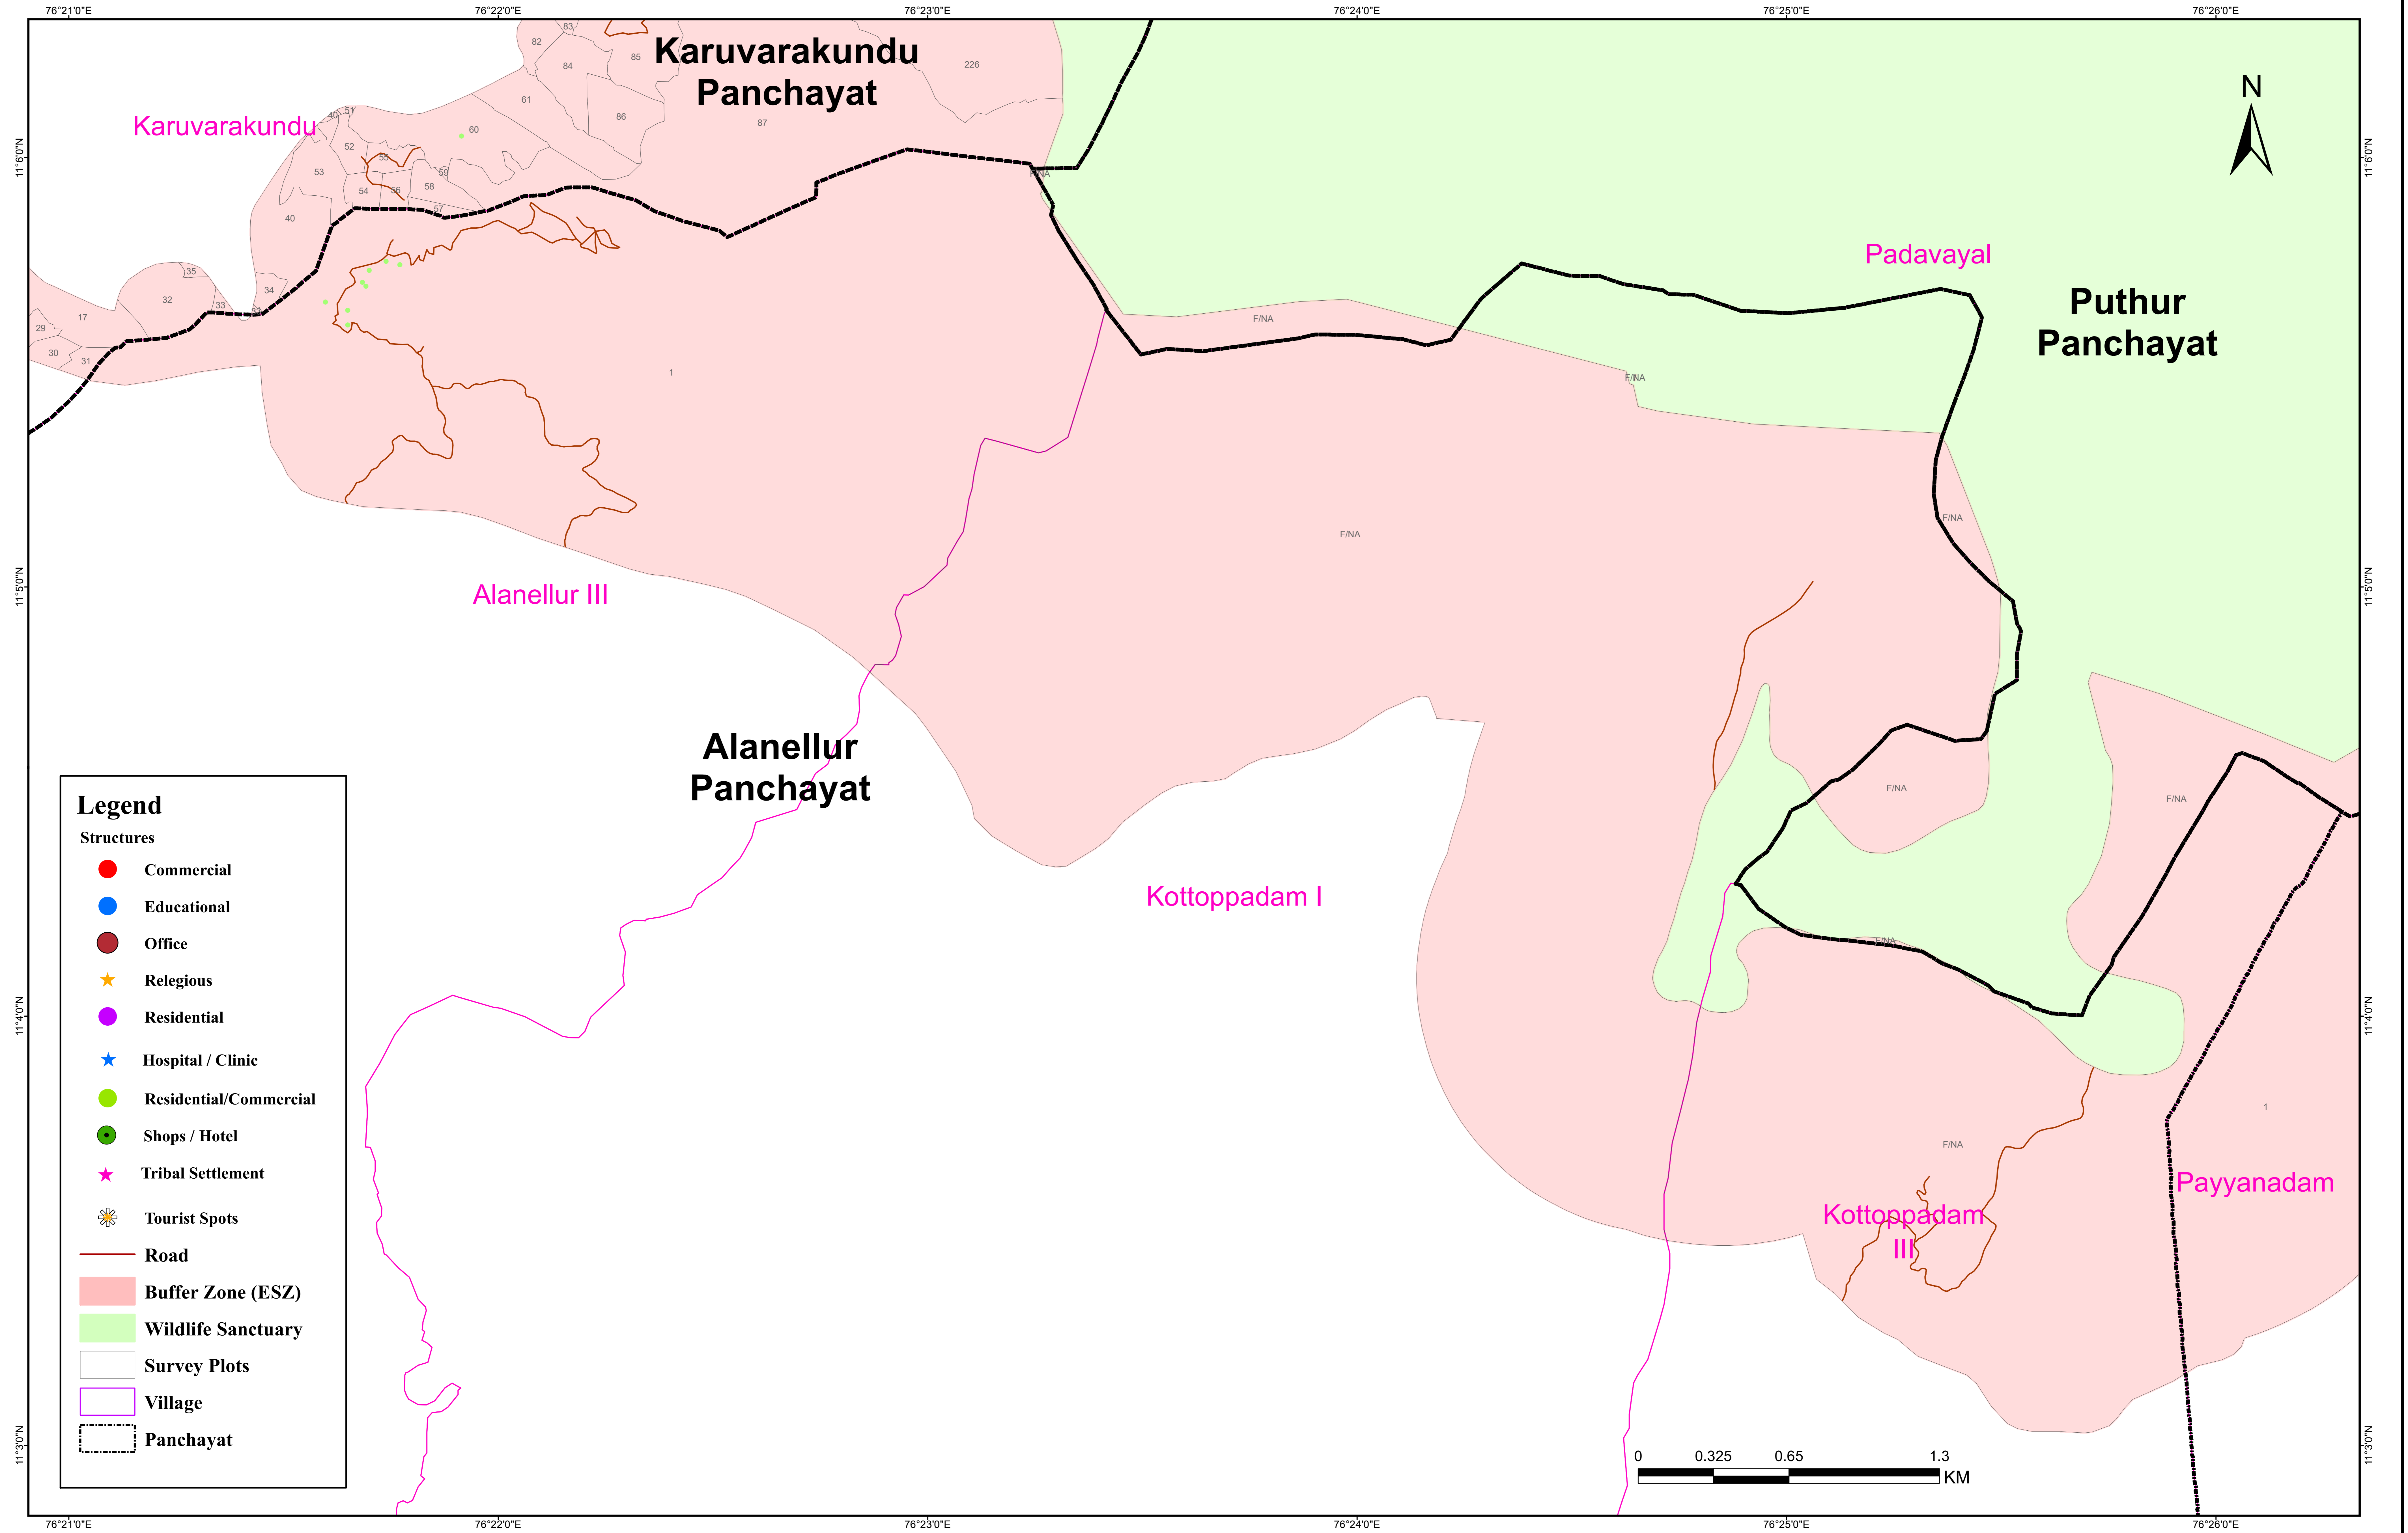

SILENT VALLEY WILD LIFE SANCTUARY

SUBSISTING STRUCTURES - ALANELLUR PANCHAYAT