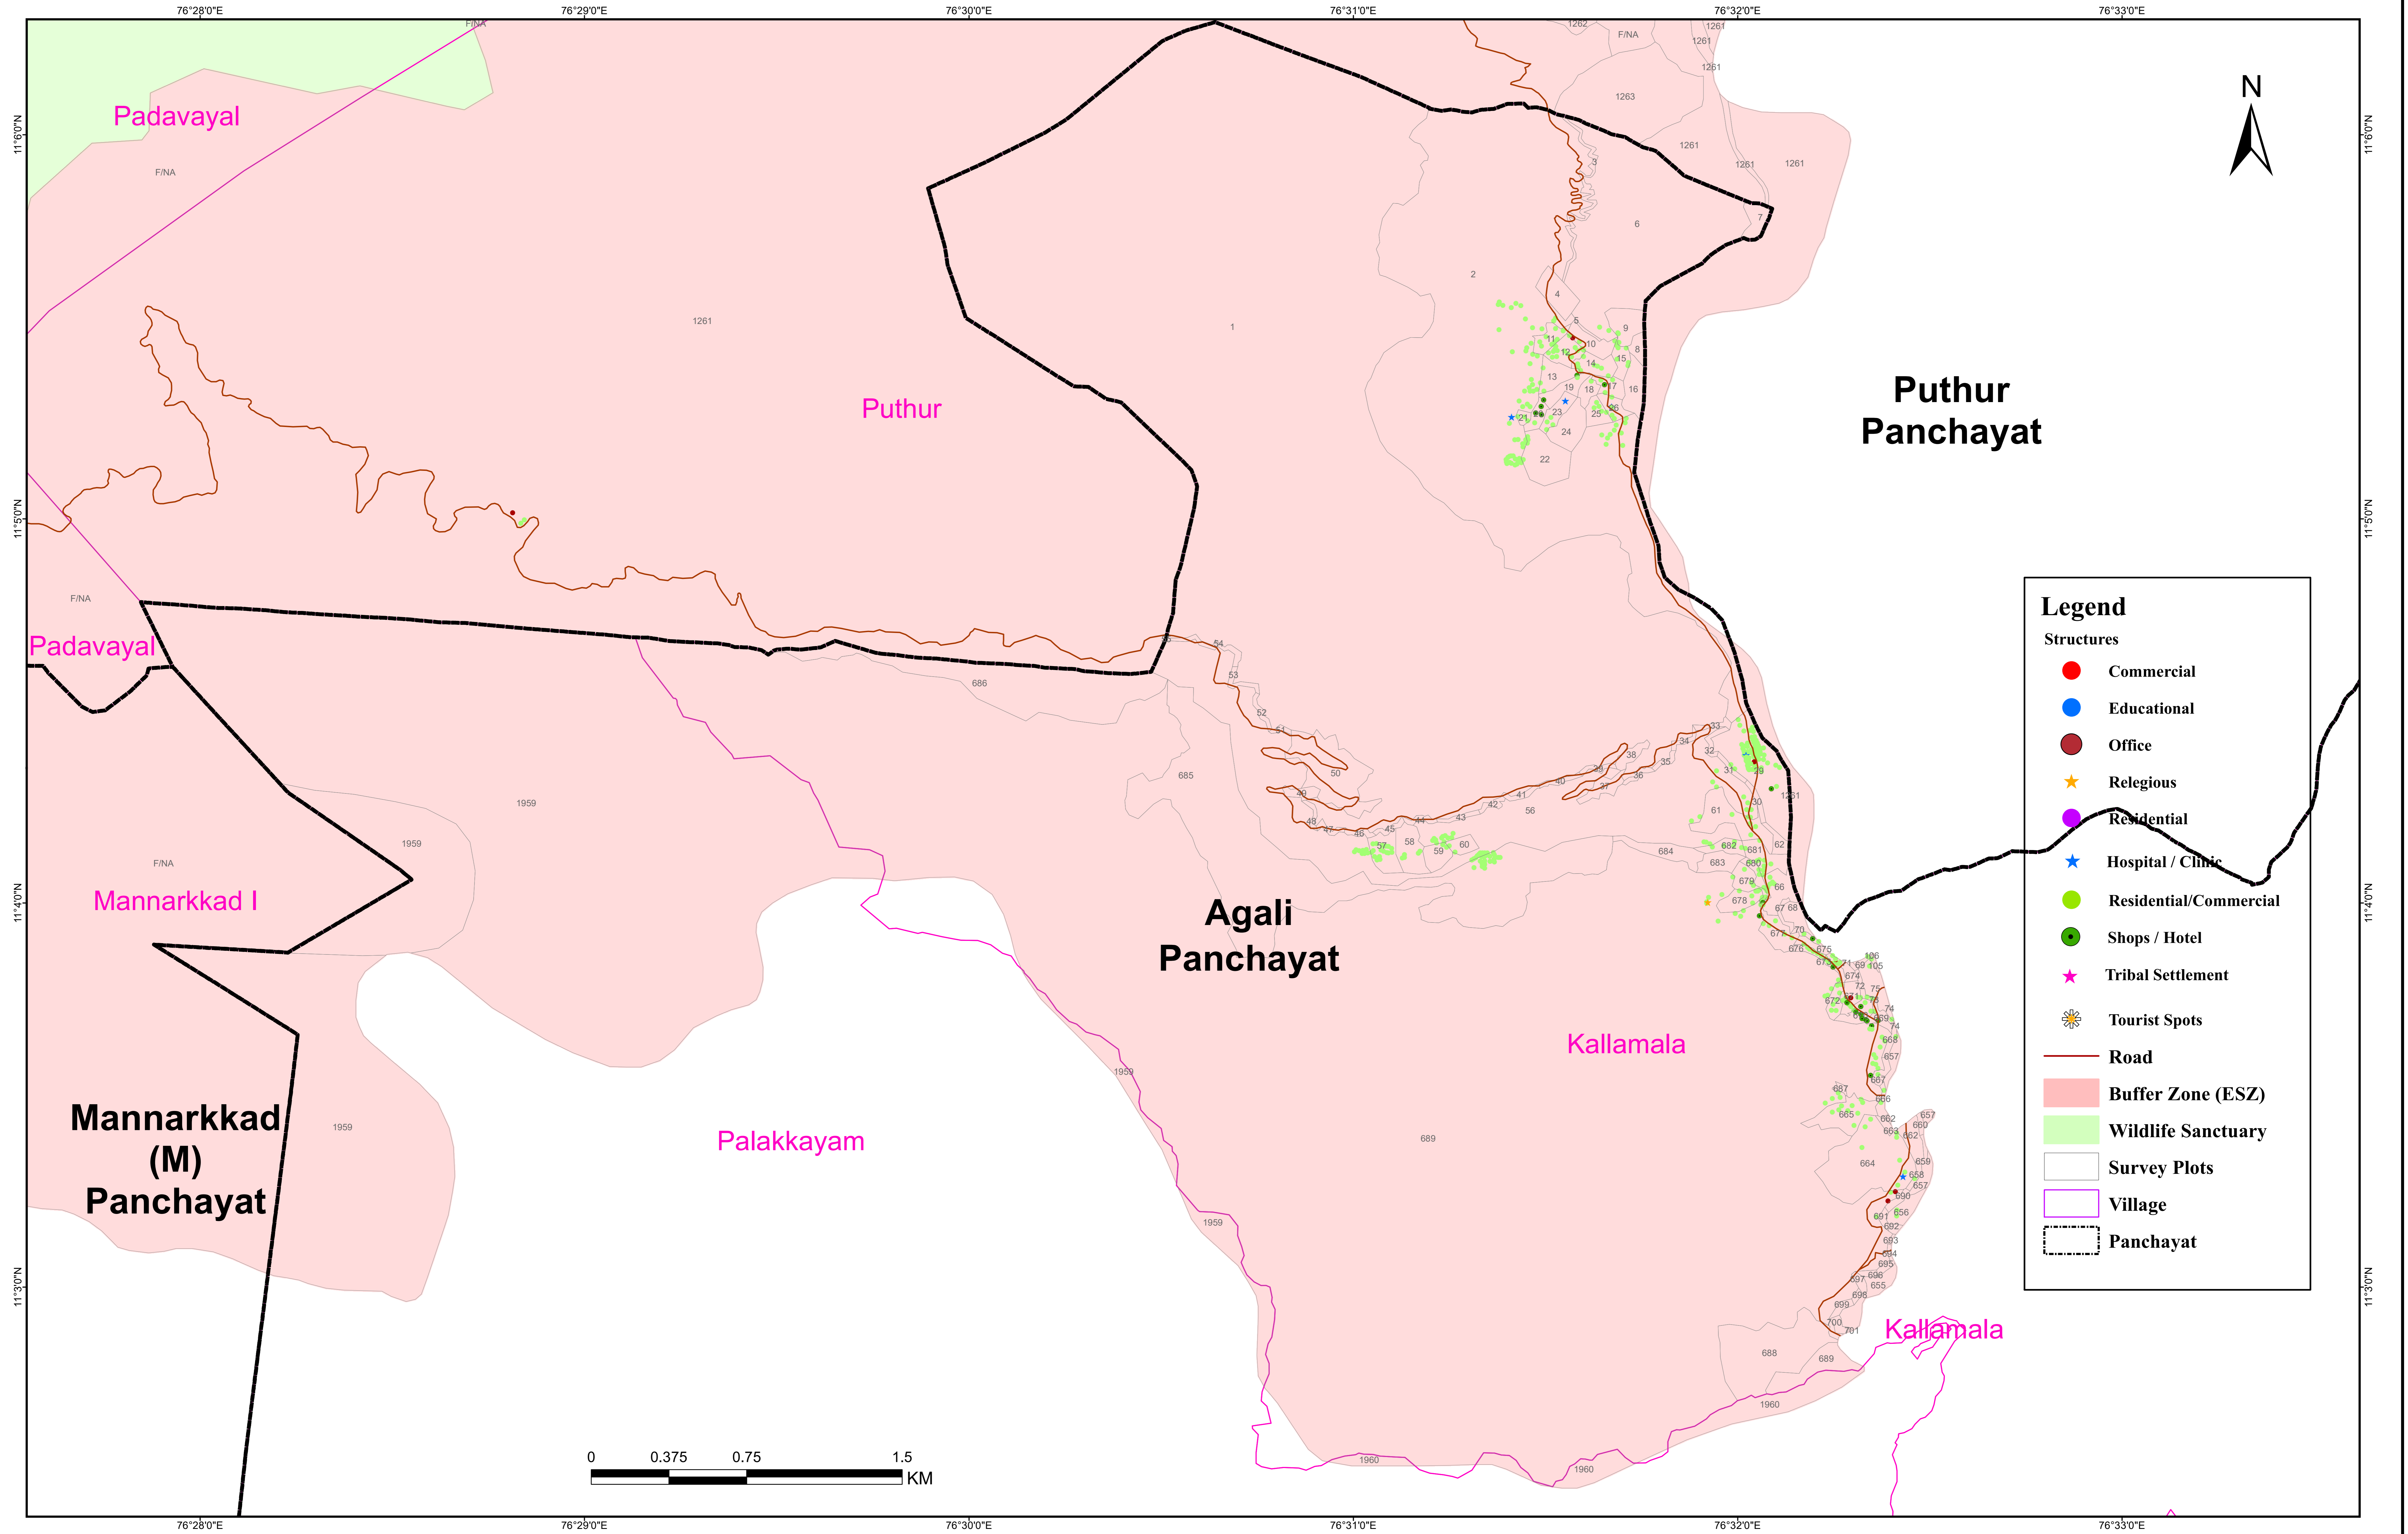

SILENT VALLEY WILD LIFE SANCTUARY

SUBSISTING STRUCTURES - AGALI PANCHAYAT

Padavayal

Puthur

Puthur Panchayat

Padavayal

Mannarkkad I

Agali Panchayat

Zones

- Road
- Buffer Zone (ESZ)
- Wildlife Sanctuary
- Survey Plots
- Village
- Panchayat

Survey Plots within in the ESZ of Silent Valley National Park

Palakkad District, Mannarkkad Taluk, Agali Panchayat

Village	Block NO	Survey No <i>(Forest / Not Available)</i>	Survey plot fall in ESZ
Kallamala	NA	1	Full
	NA	2	Full
	NA	3	Full
	NA	4	Full
	NA	5	Full
	NA	6	Full
	NA	7	Full
	NA	8	Full
	NA	9	Full
	NA	10	Full
	NA	11	Full
	NA	12	Full
	NA	13	Full
	NA	14	Full
	NA	15	Full
	NA	16	Partial
	NA	17	Full
	NA	18	Full
	NA	19	Full
	NA	20	Full
	NA	21	Full
	NA	22	Full
	NA	23	Full
	NA	24	Full
	NA	25	Full
	NA	26	Full
	NA	29	Full
	NA	30	Full
	NA	31	Full
	NA	32	Full
	NA	33	Full
	NA	34	Full
	NA	35	Full
	NA	36	Partial
	NA	37	Partial
	NA	38	Full
	NA	39	Full
	NA	40	Full
	NA	41	Full