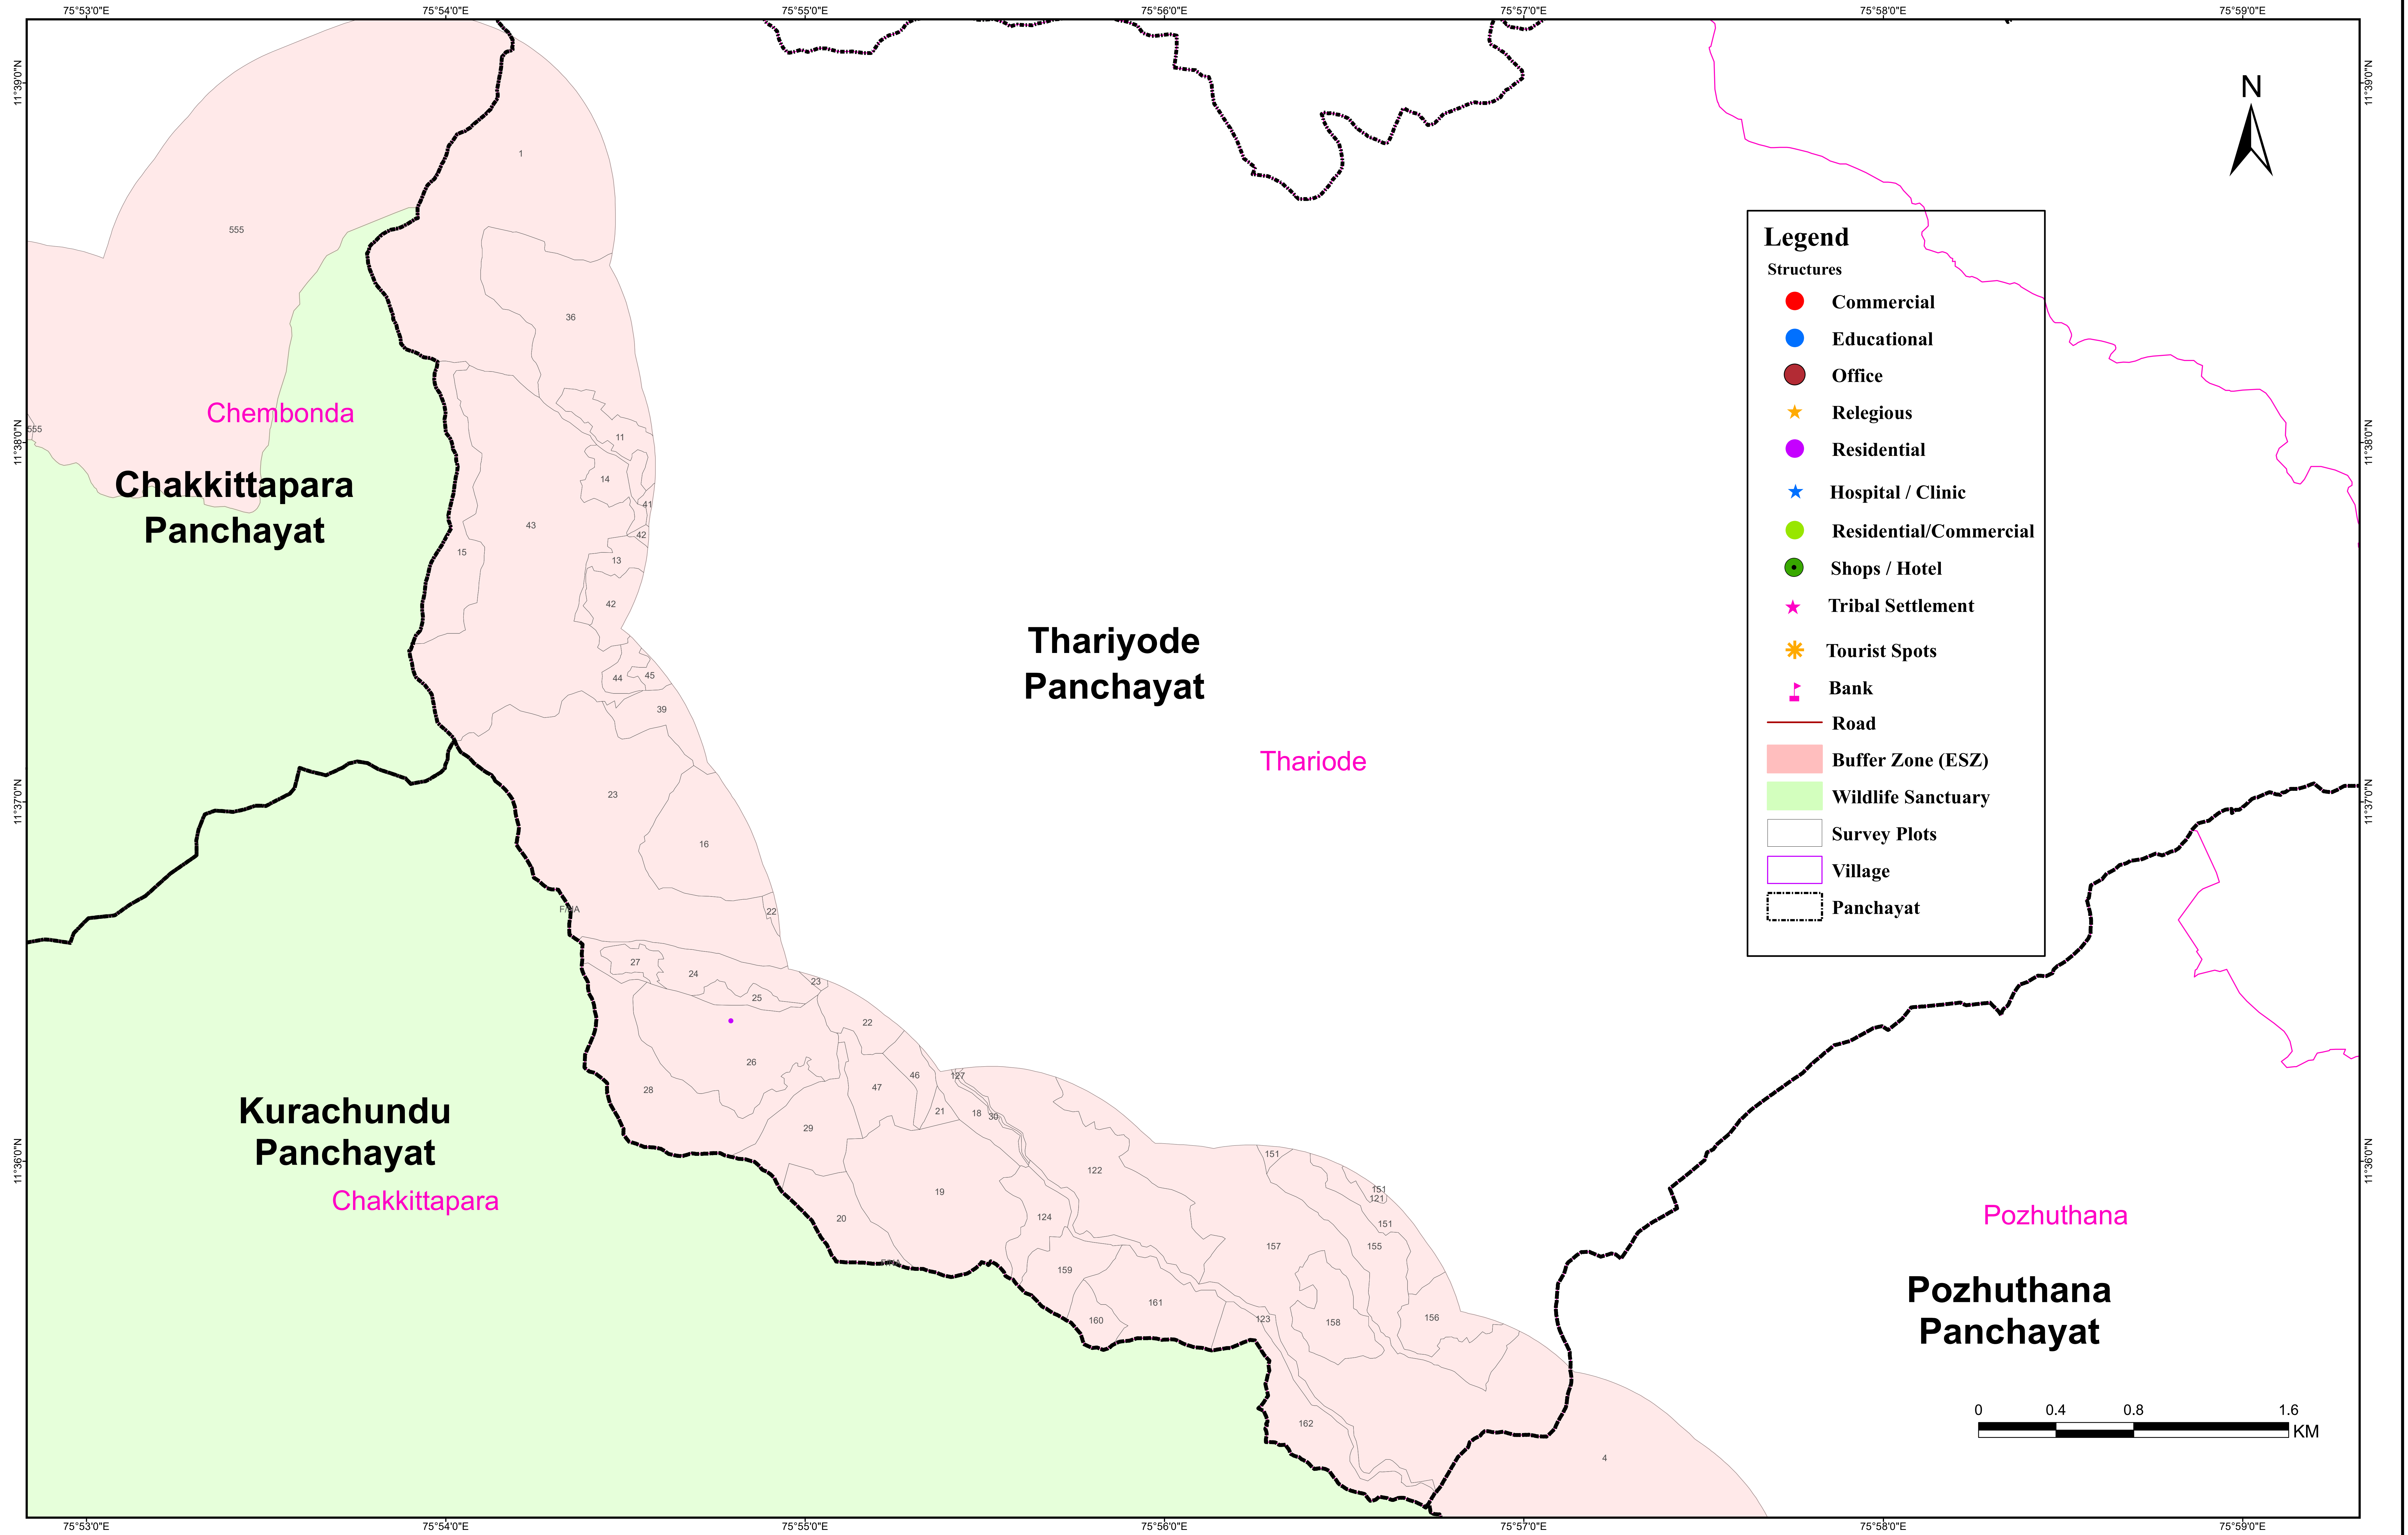

MALABAR WILD LIFE SANCTUARY

SUBSISTING STRUCTURES - THARIYODE PANCHAYAT

Malabar WLS – Survey plots within the ESZ

Wayanad District, Vyithri Taluk, Thariyode Panchayat

Village	Block No	Survey No	Full/Partial
Thariyode	3	1	Partial
	3	11	Partial
	3	13	Partial
	3	14	Full
	3	15	Full
	3	16	Partial
	3	18	Partial
	3	19	Full
	3	20	Full
	3	21	Full
	3	22	Partial
	3	23	Partial
	3	24	Full
	3	25	Full
	3	26	Full
	3	27	Full
	3	28	Full
	3	29	Full
	3	30	Partial
	3	36	Partial
	3	39	Partial
	3	41	Partial
	3	42	Partial
	3	43	Full
	3	44	Partial
	3	45	Partial
	3	46	Full
	3	47	Full
	4	121	Full
	4	122	Partial
	4	123	Full
	4	124	Full
	4	127	Partial
	4	151	Partial
	4	155	Full
	4	156	Partial
	4	157	Partial
	4	158	Full
	4	159	Full
	4	160	Full