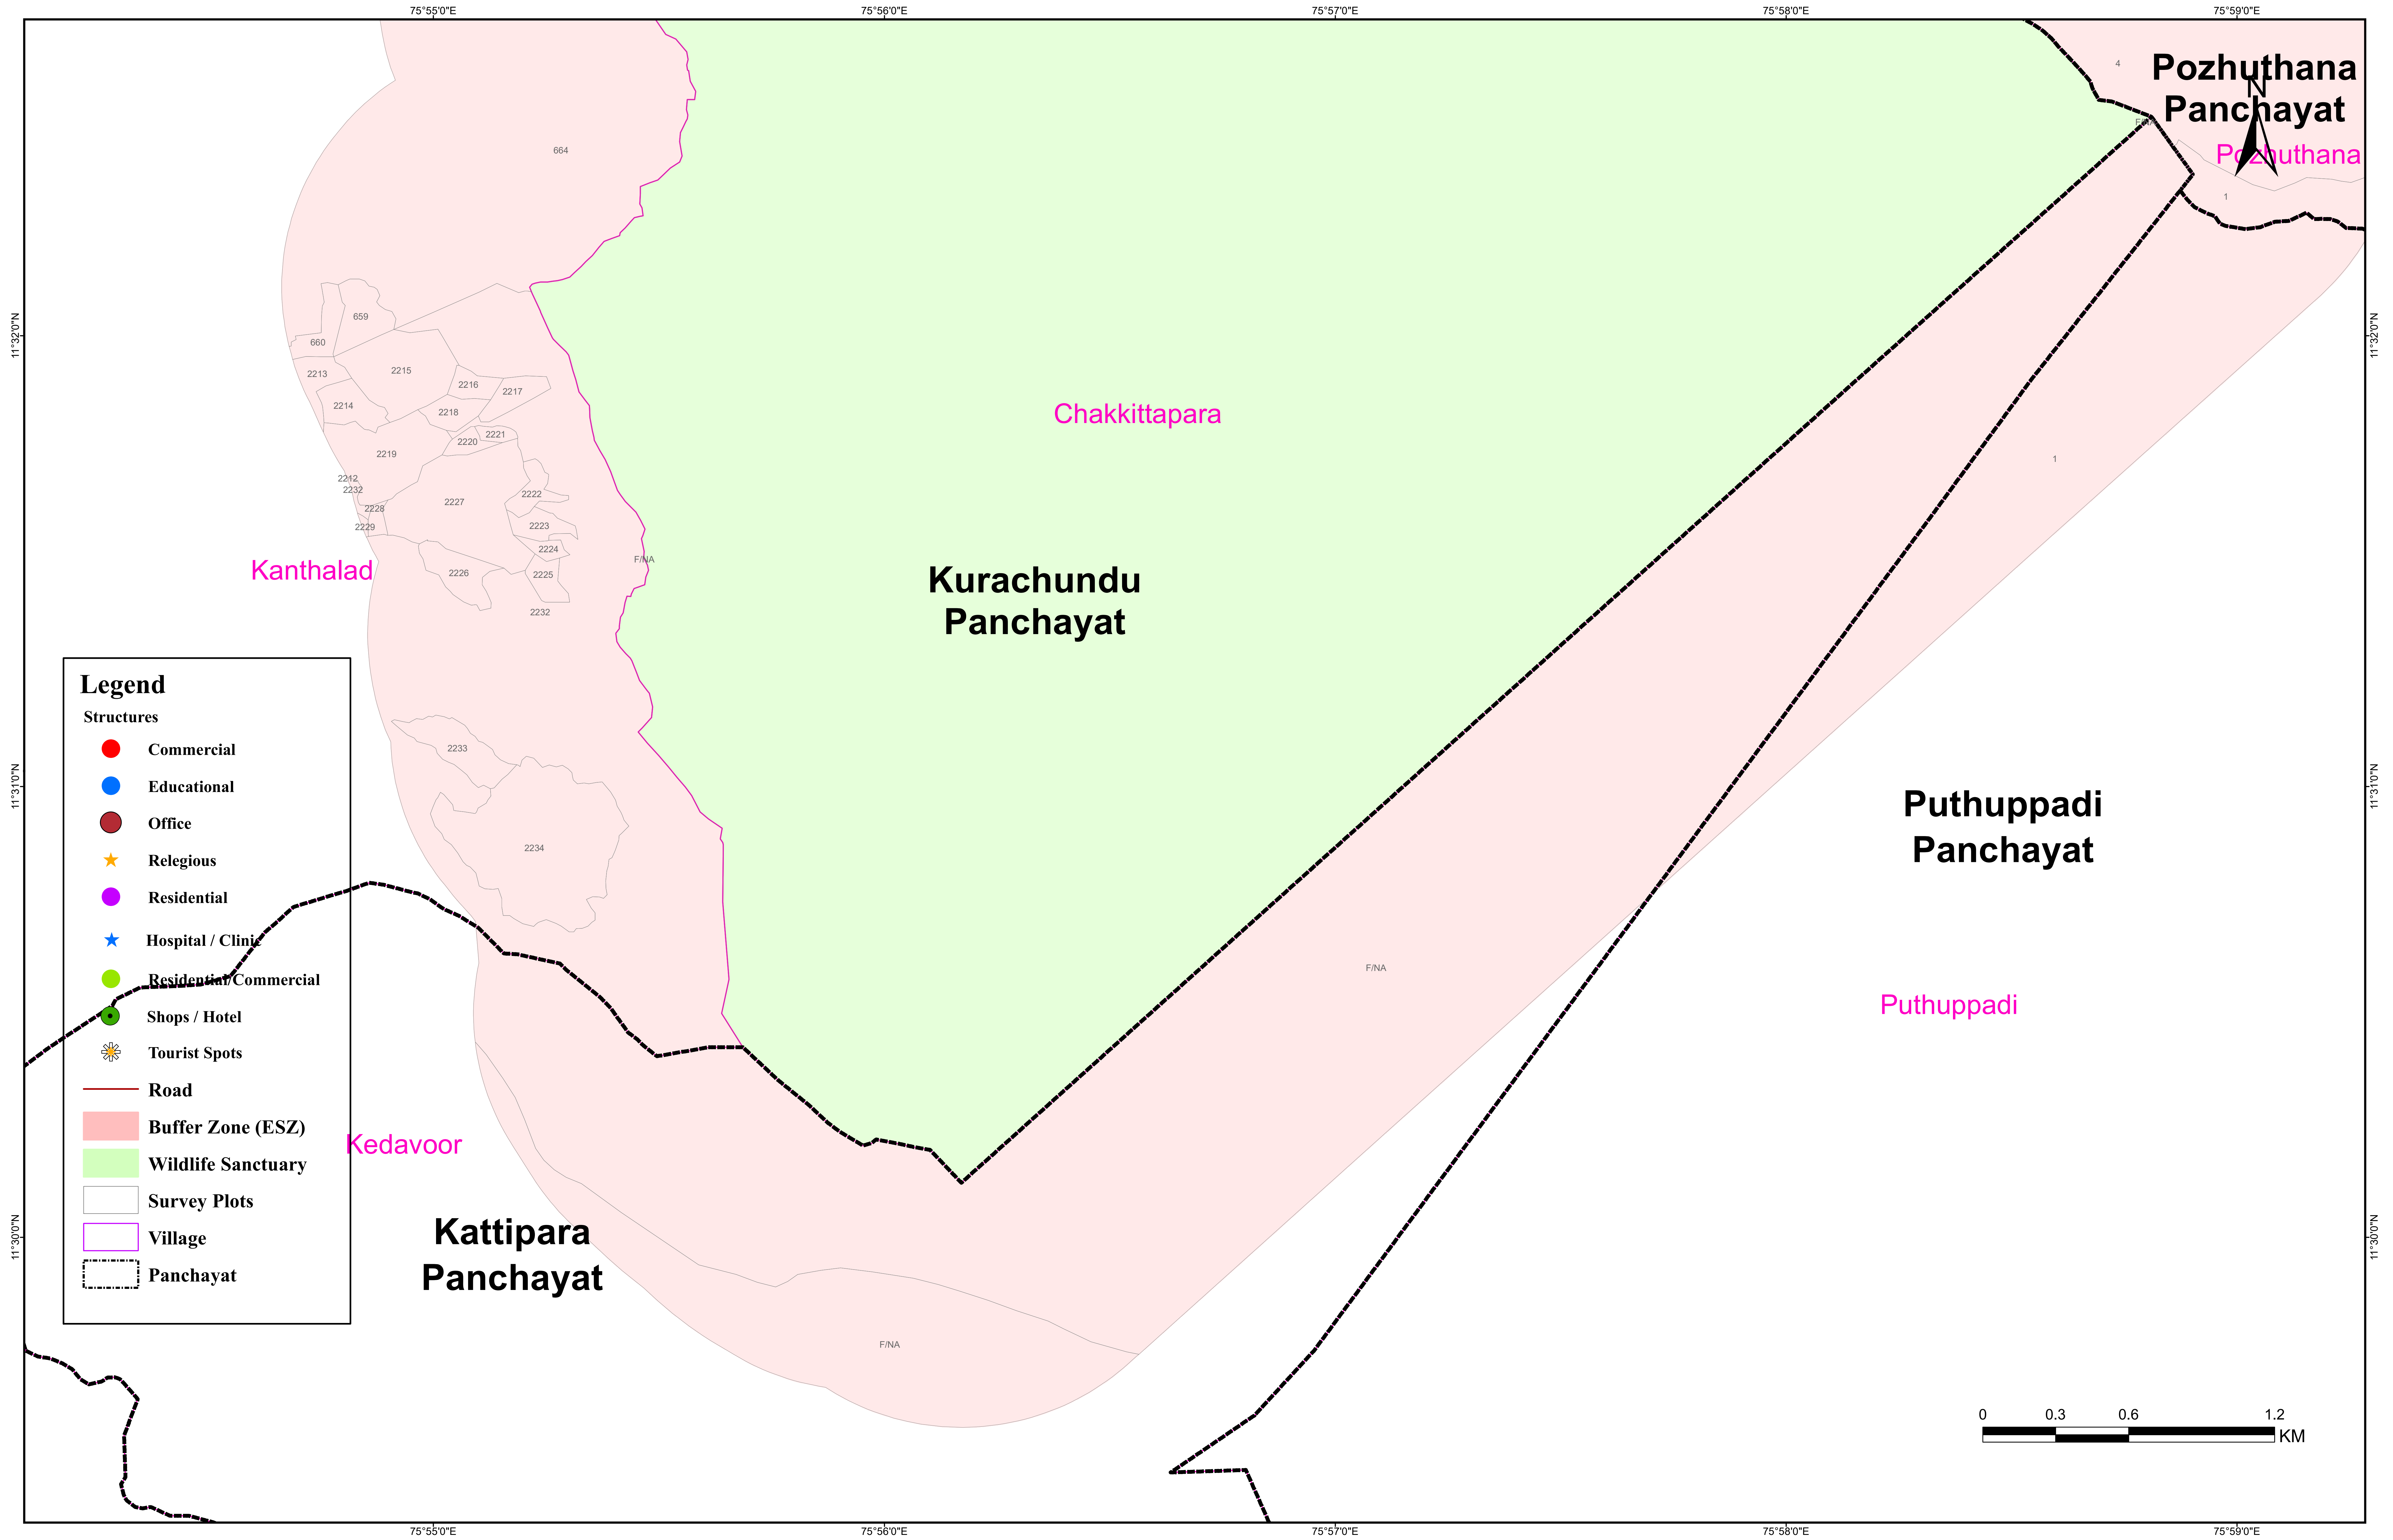

MALABAR WILD LIFE SANCTUARY

SUBSISTING STRUCTURES - KATTIPARA & PUTHUPADI PANCHAYATS

Legend

- **Structures**
- Commercial
- Educational
- Office
- ★ Religious
- Residential
- ★ Hospital / Clinic
- Residential/Commercial
- Shops / Hotel
- ☀ Tourist Spots
- Road
- Buffer Zone (ESZ)
- Wildlife Sanctuary
- Survey Plots
- Village
- Panchayat