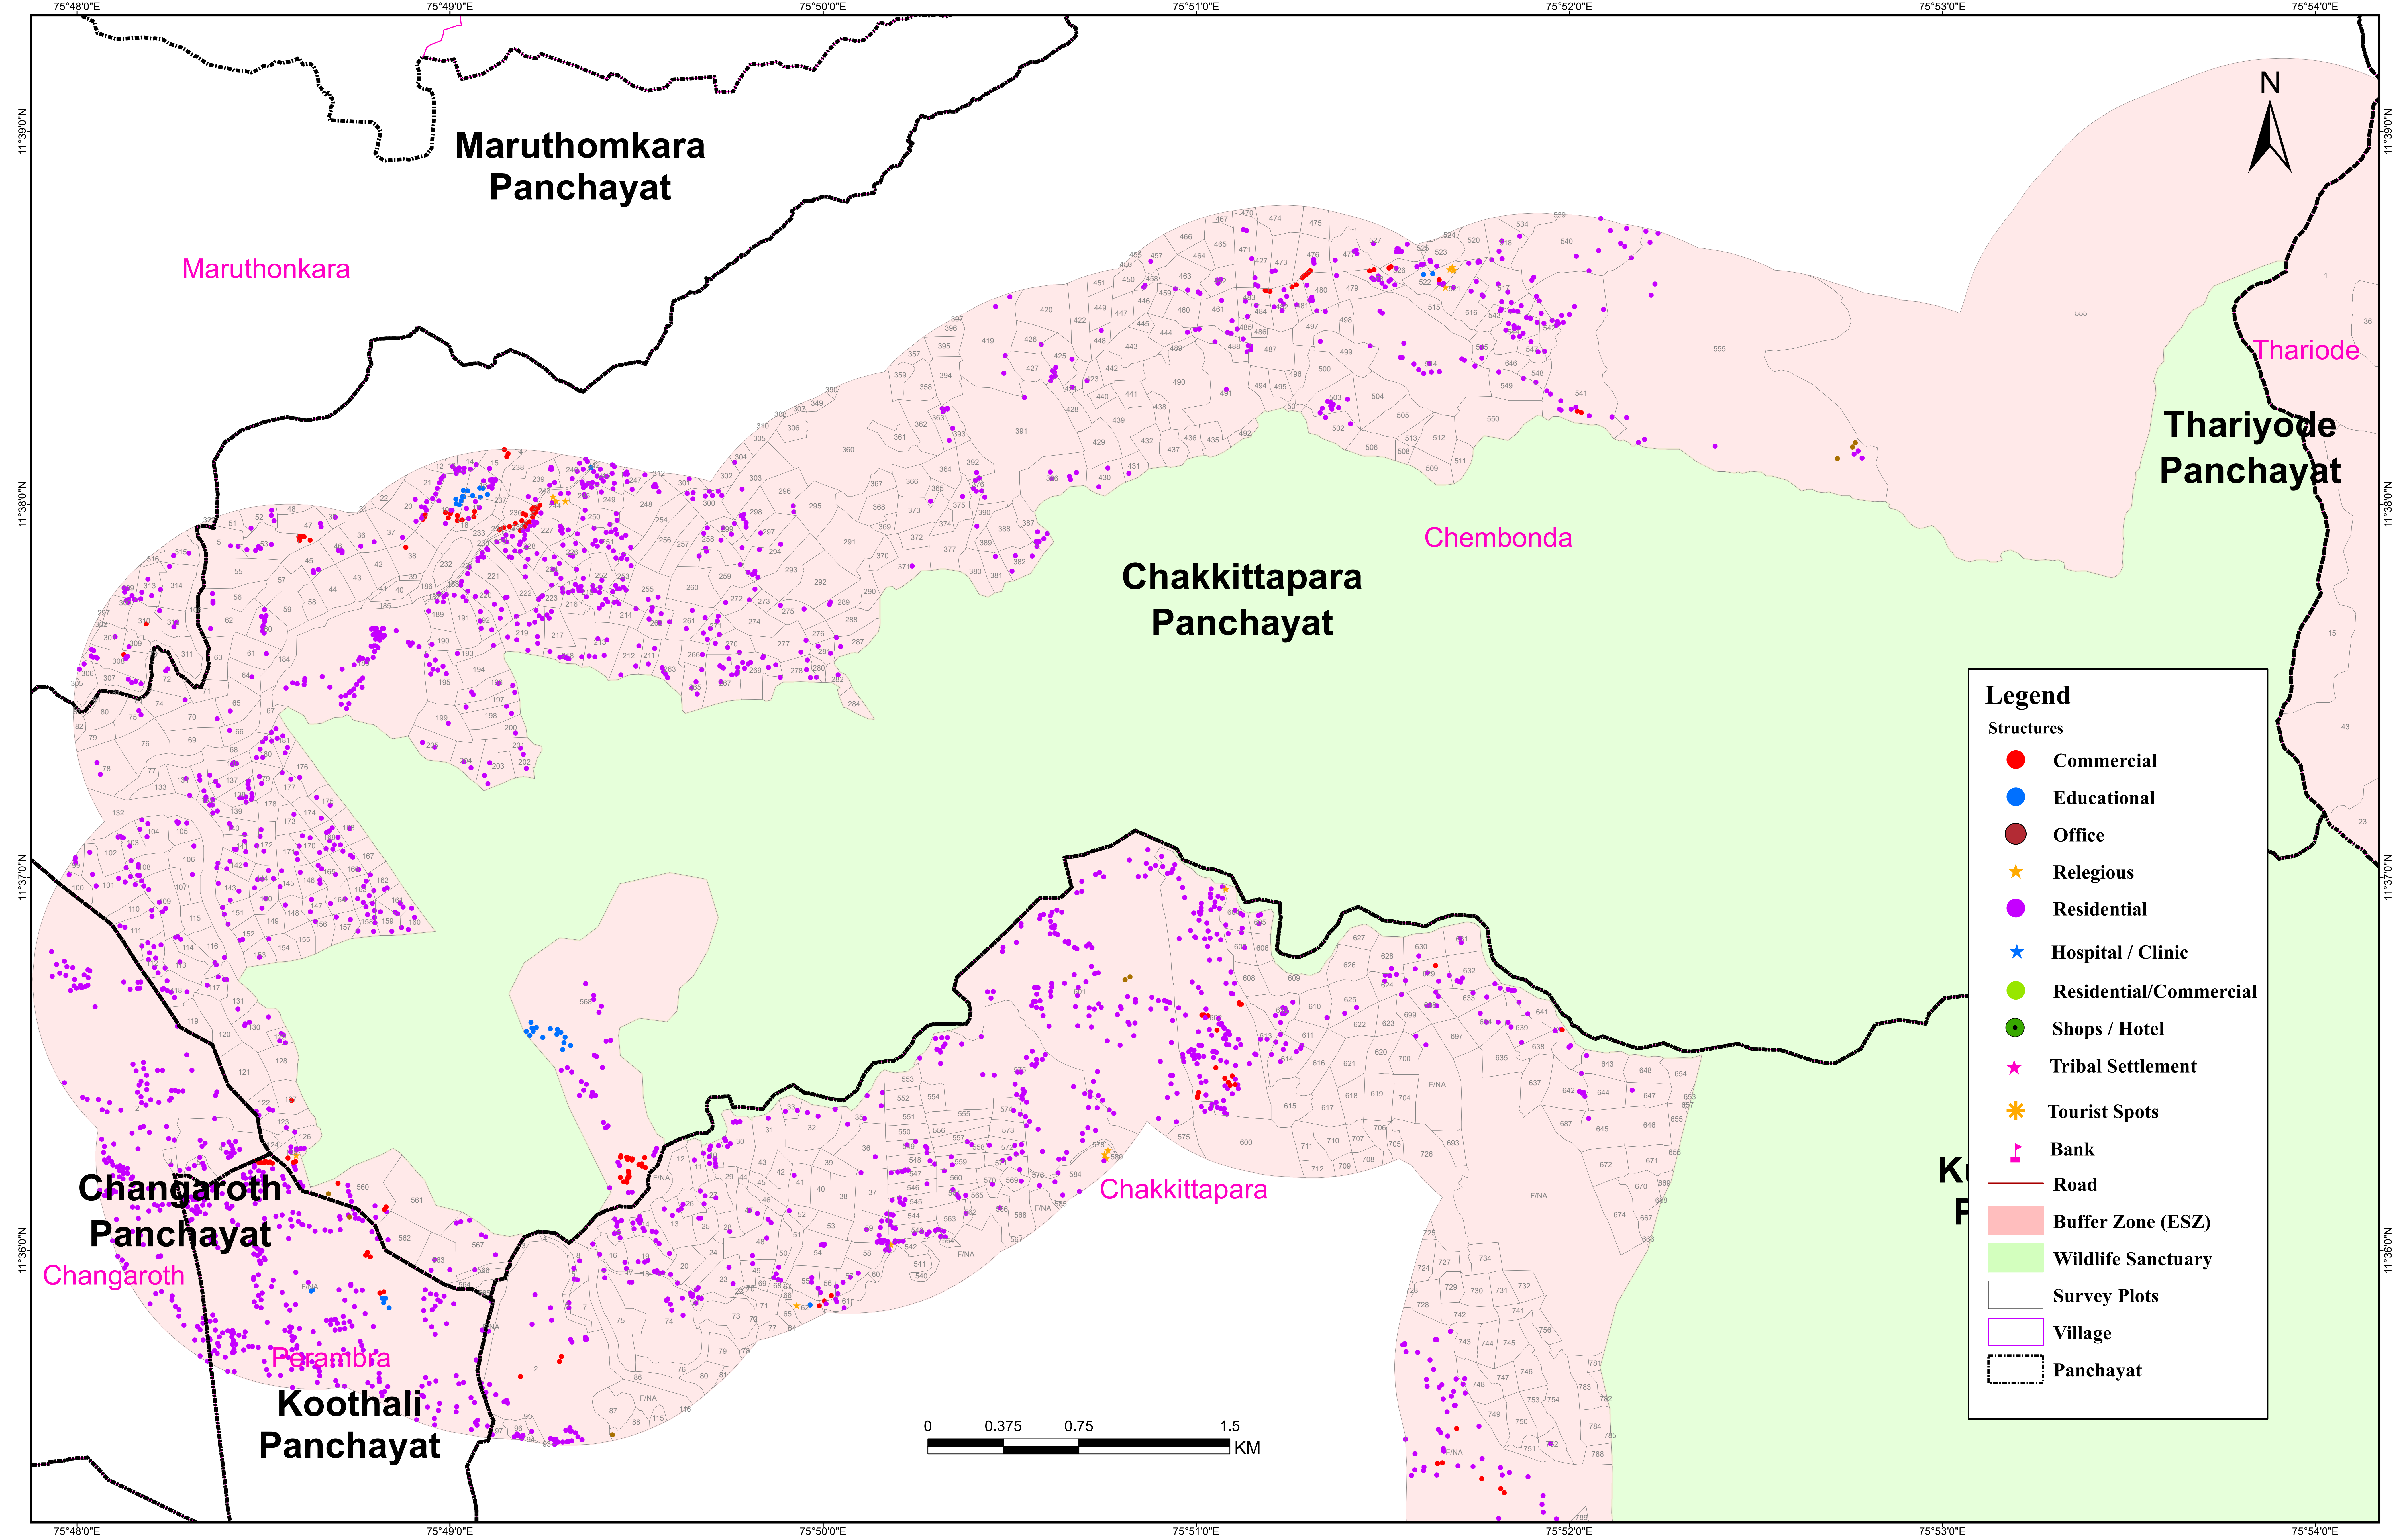

MALABAR WILD LIFE SANCTUARY

SUBSISTING STRUCTURES - CHAKKITTAPARA PANCHAYAT

Legend

Structures

- Commercial
- Educational
- Office
- ★ Religious
- Residential
- ★ Hospital / Clinic
- Residential/Commercial
- Shops / Hotel
- ★ Tribal Settlement
- ★ Tourist Spots
- ⚡ Bank