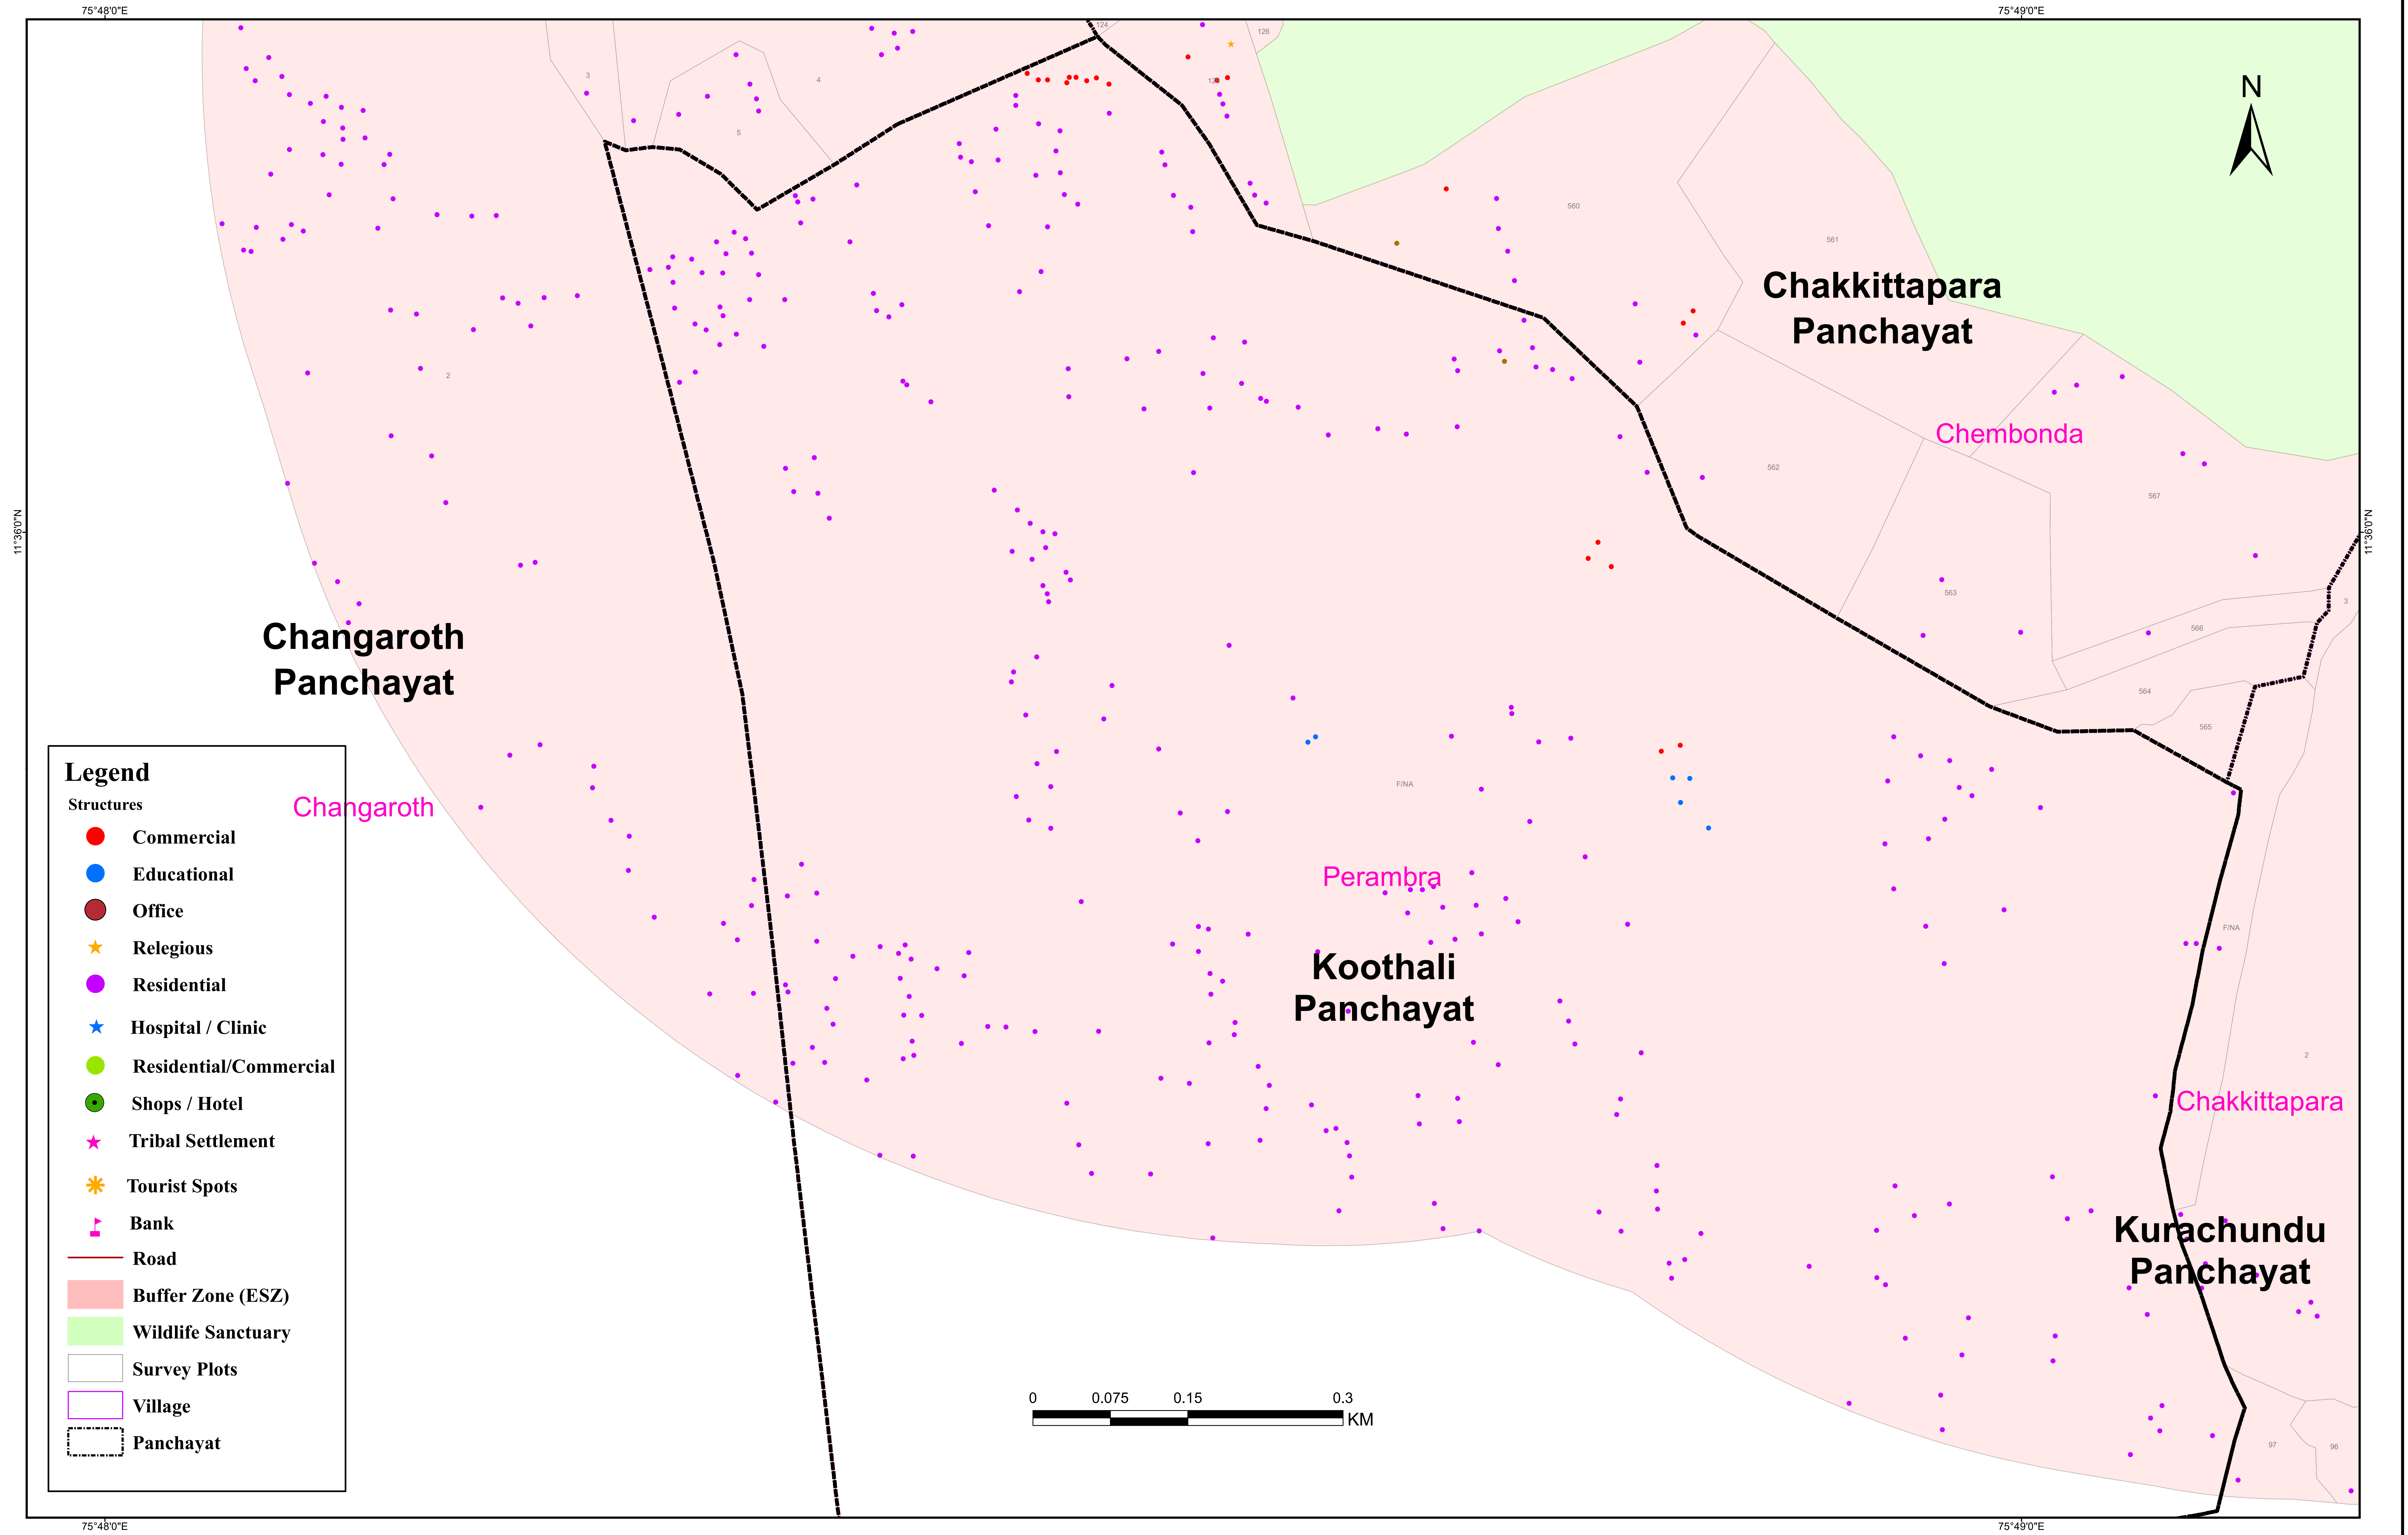

MALABAR WILD LIFE SANCTUARY

SUBSITING STRUCTURES - KOOHALI PANCHAYAT

Legend

Structures

- Commercial
- Educational
- Office
- ★ Religious
- Residential
- ★ Hospital / Clinic
- Residential/Commercial
- Shops / Hotel
- ★ Tribal Settlement
- ★ Tourist Spots
- 🏦 Bank
- Road
- Buffer Zone (ESZ)
- Wildlife Sanctuary
- Survey Plots
- Village
- Panchayat

75°48'0"E

75°49'0"E

11°38'0"N

11°38'0"N

75°48'0"E

75°49'0"E