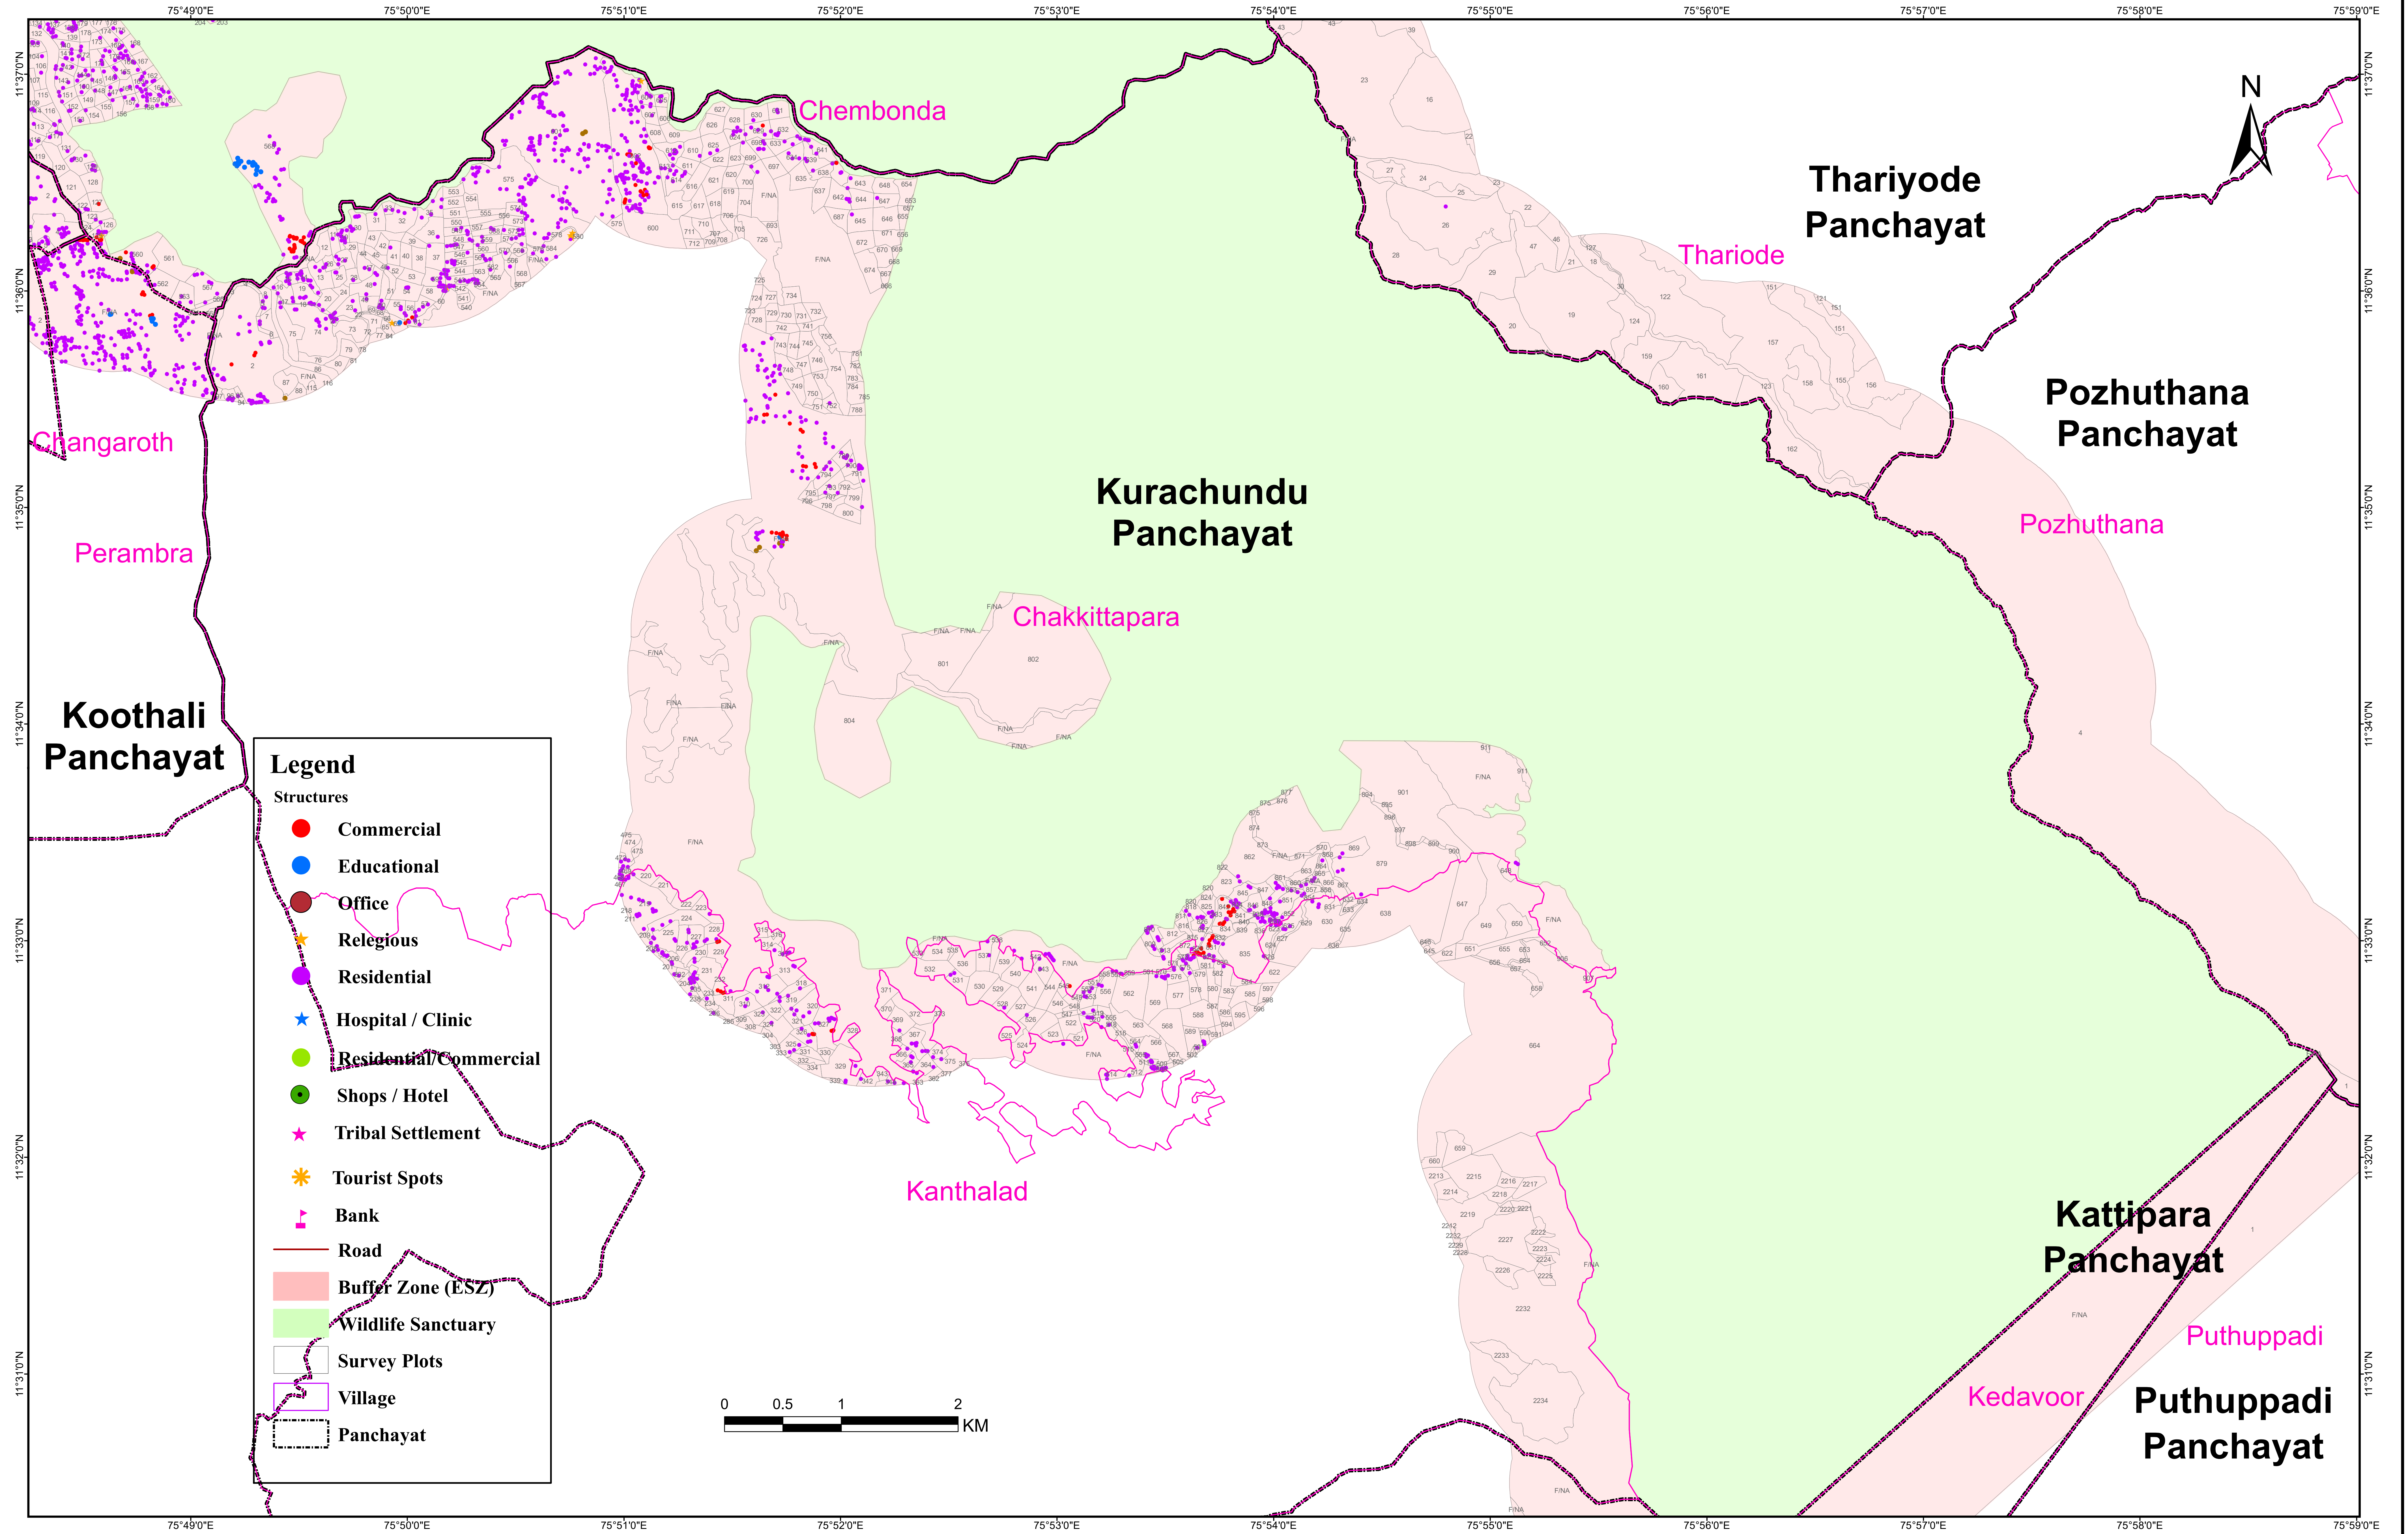

MALABAR WILD LIFE SANCTUARY

SUBSISTING STRUCTURES - KURACHUNDU PANCHAYAT

Legend

Structures

- Commercial
- Educational
- Office
- ★ Religious
- Residential
- ★ Hospital / Clinic
- Residential/Commercial
- Shops / Hotel
- ★ Tribal Settlement
- ★ Tourist Spots
- ▲ Bank
- Road
- Buffer Zone (ESZ)
- Wildlife Sanctuary
- Survey Plots
- Village
- Panchayat