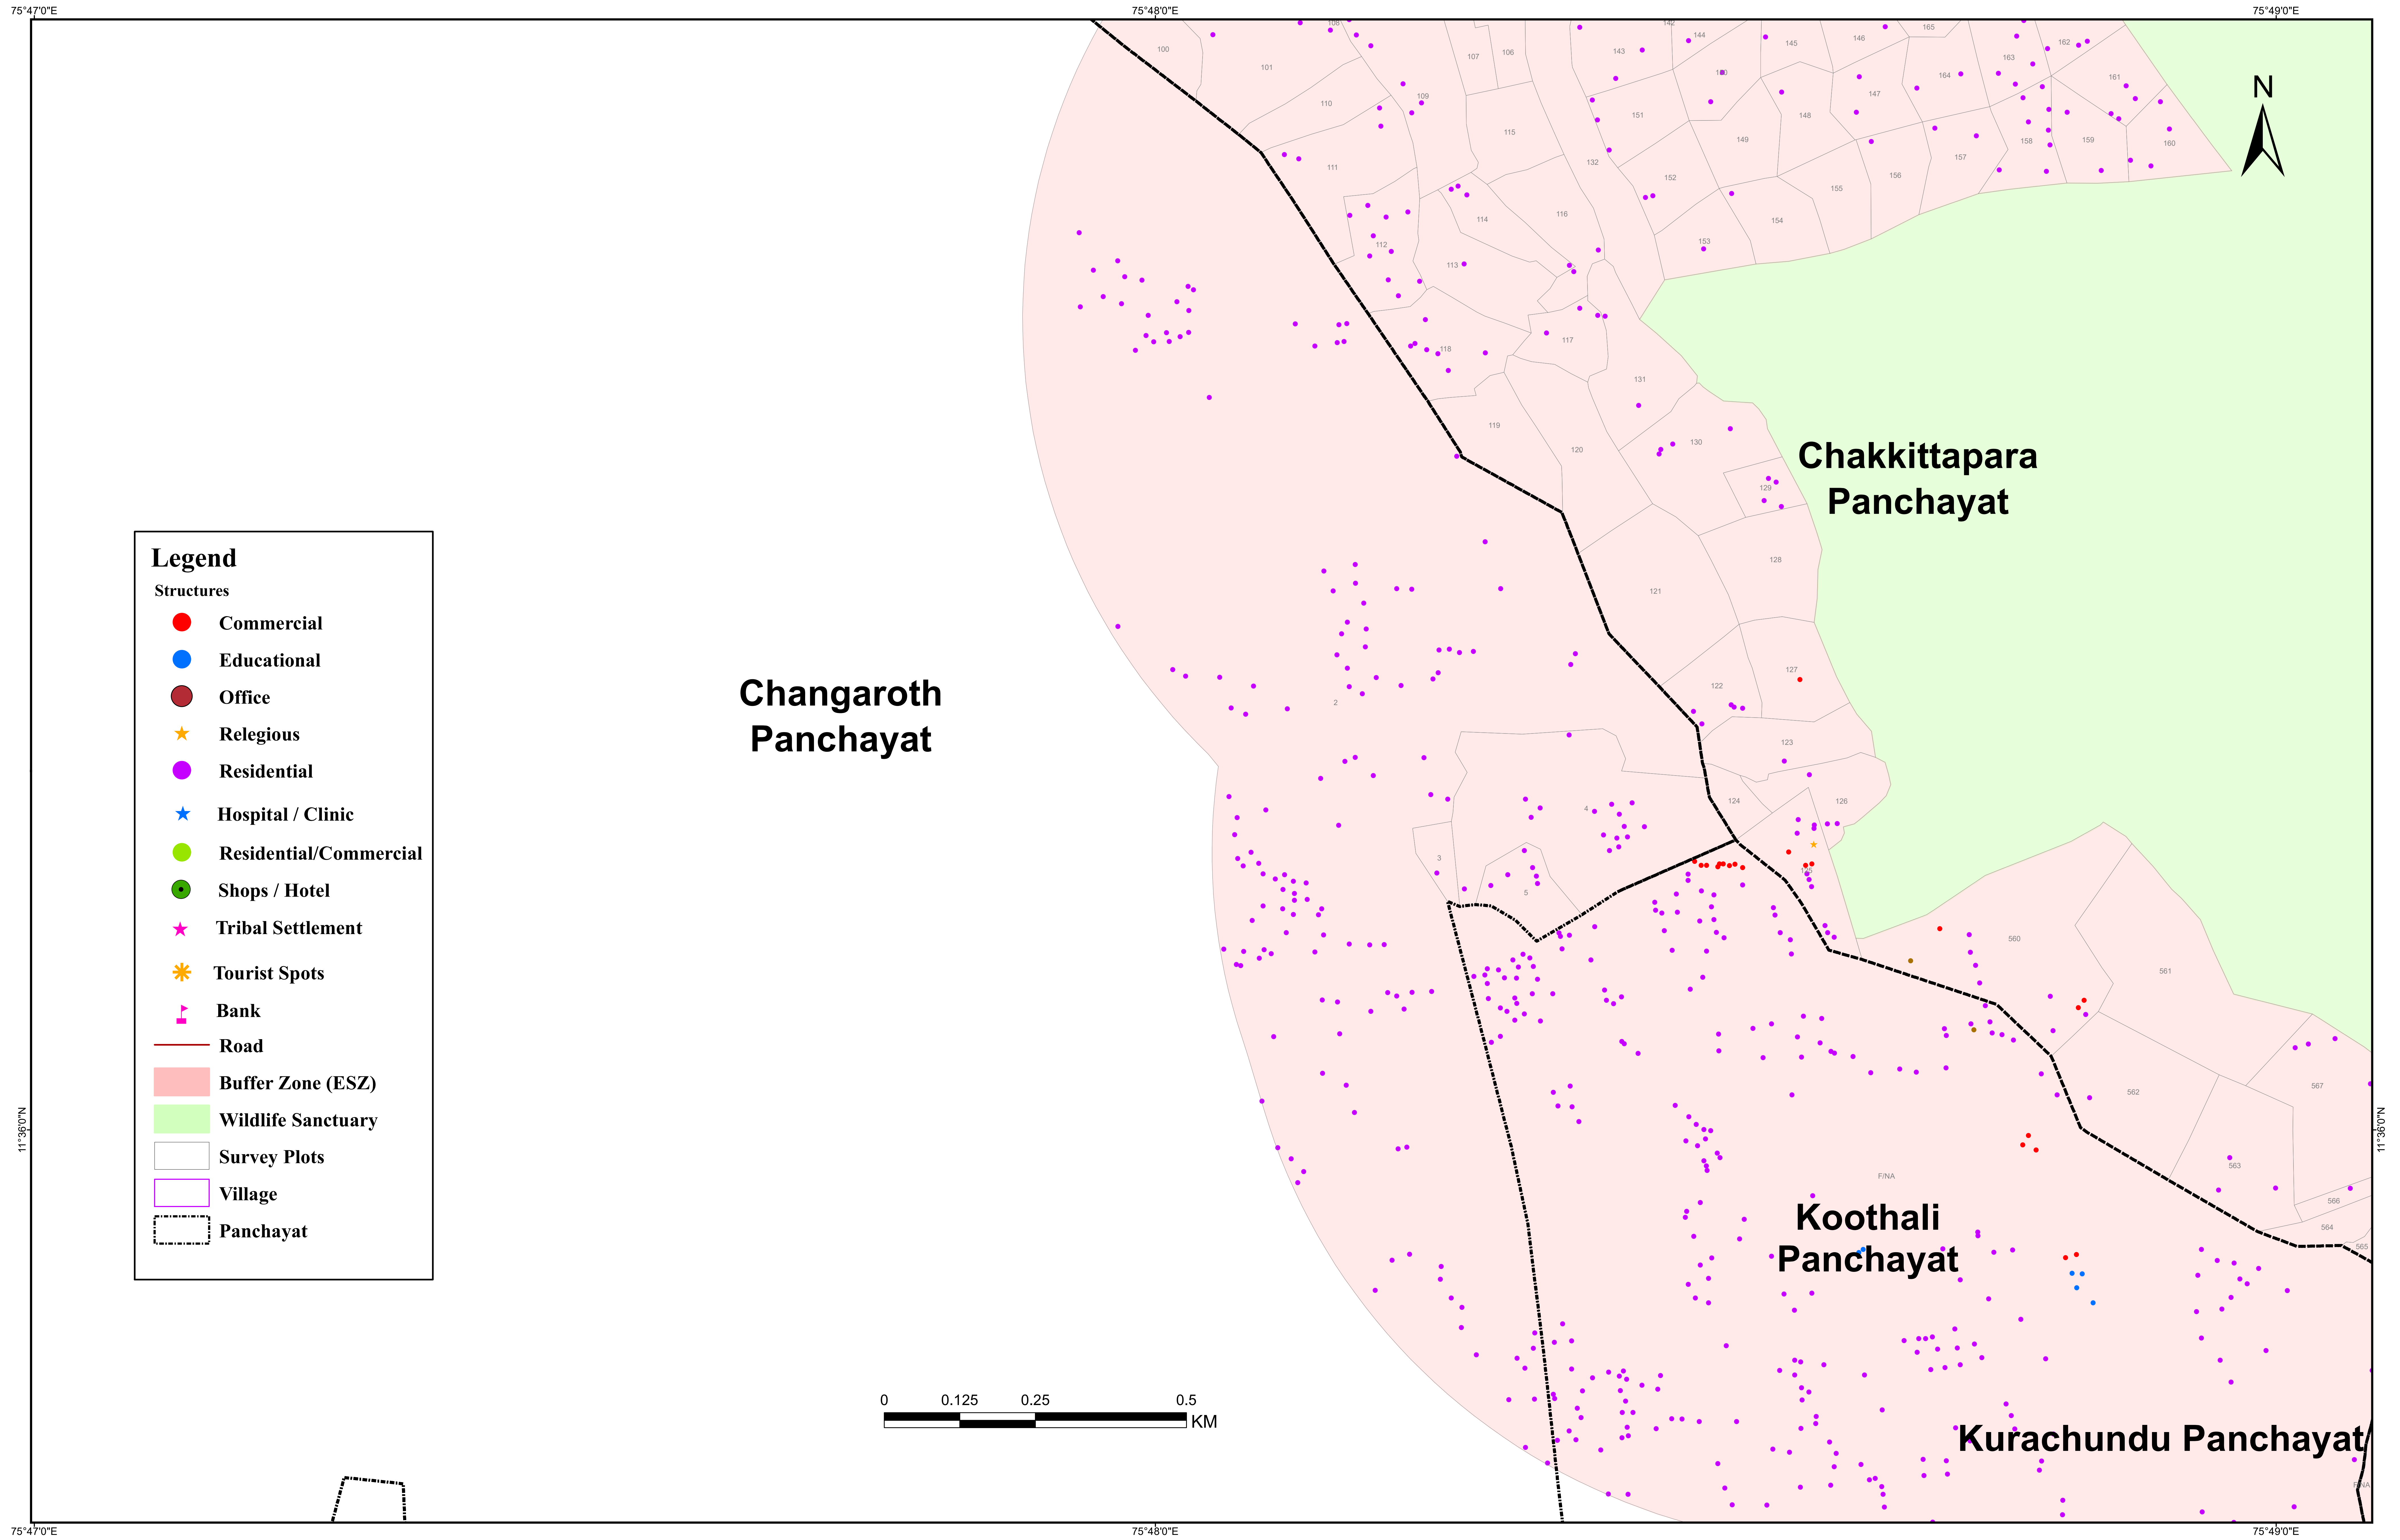

MALABAR WILD LIFE SANCTUARY

SUBSISTING STRUCTURES - CHANGAROTH PANCHAYAT

Legend

Structures

- Commercial
- Educational
- Office
- ★ Religious
- Residential
- ★ Hospital / Clinic
- Residential/Commercial
- Shops / Hotel
- ★ Tribal Settlement
- ★ Tourist Spots
- ▬ Bank
- Road
- Buffer Zone (ESZ)
- Wildlife Sanctuary
- Survey Plots
- Village
- Panchayat

Changaroth Panchayat

Chakkittapara Panchayat

Koothali Panchayat

Kurachundu Panchayat

75°47'0"E

75°48'0"E

75°49'0"E

11°36'0"N

11°36'11"N

75°47'0"E

75°48'0"E

75°49'0"E