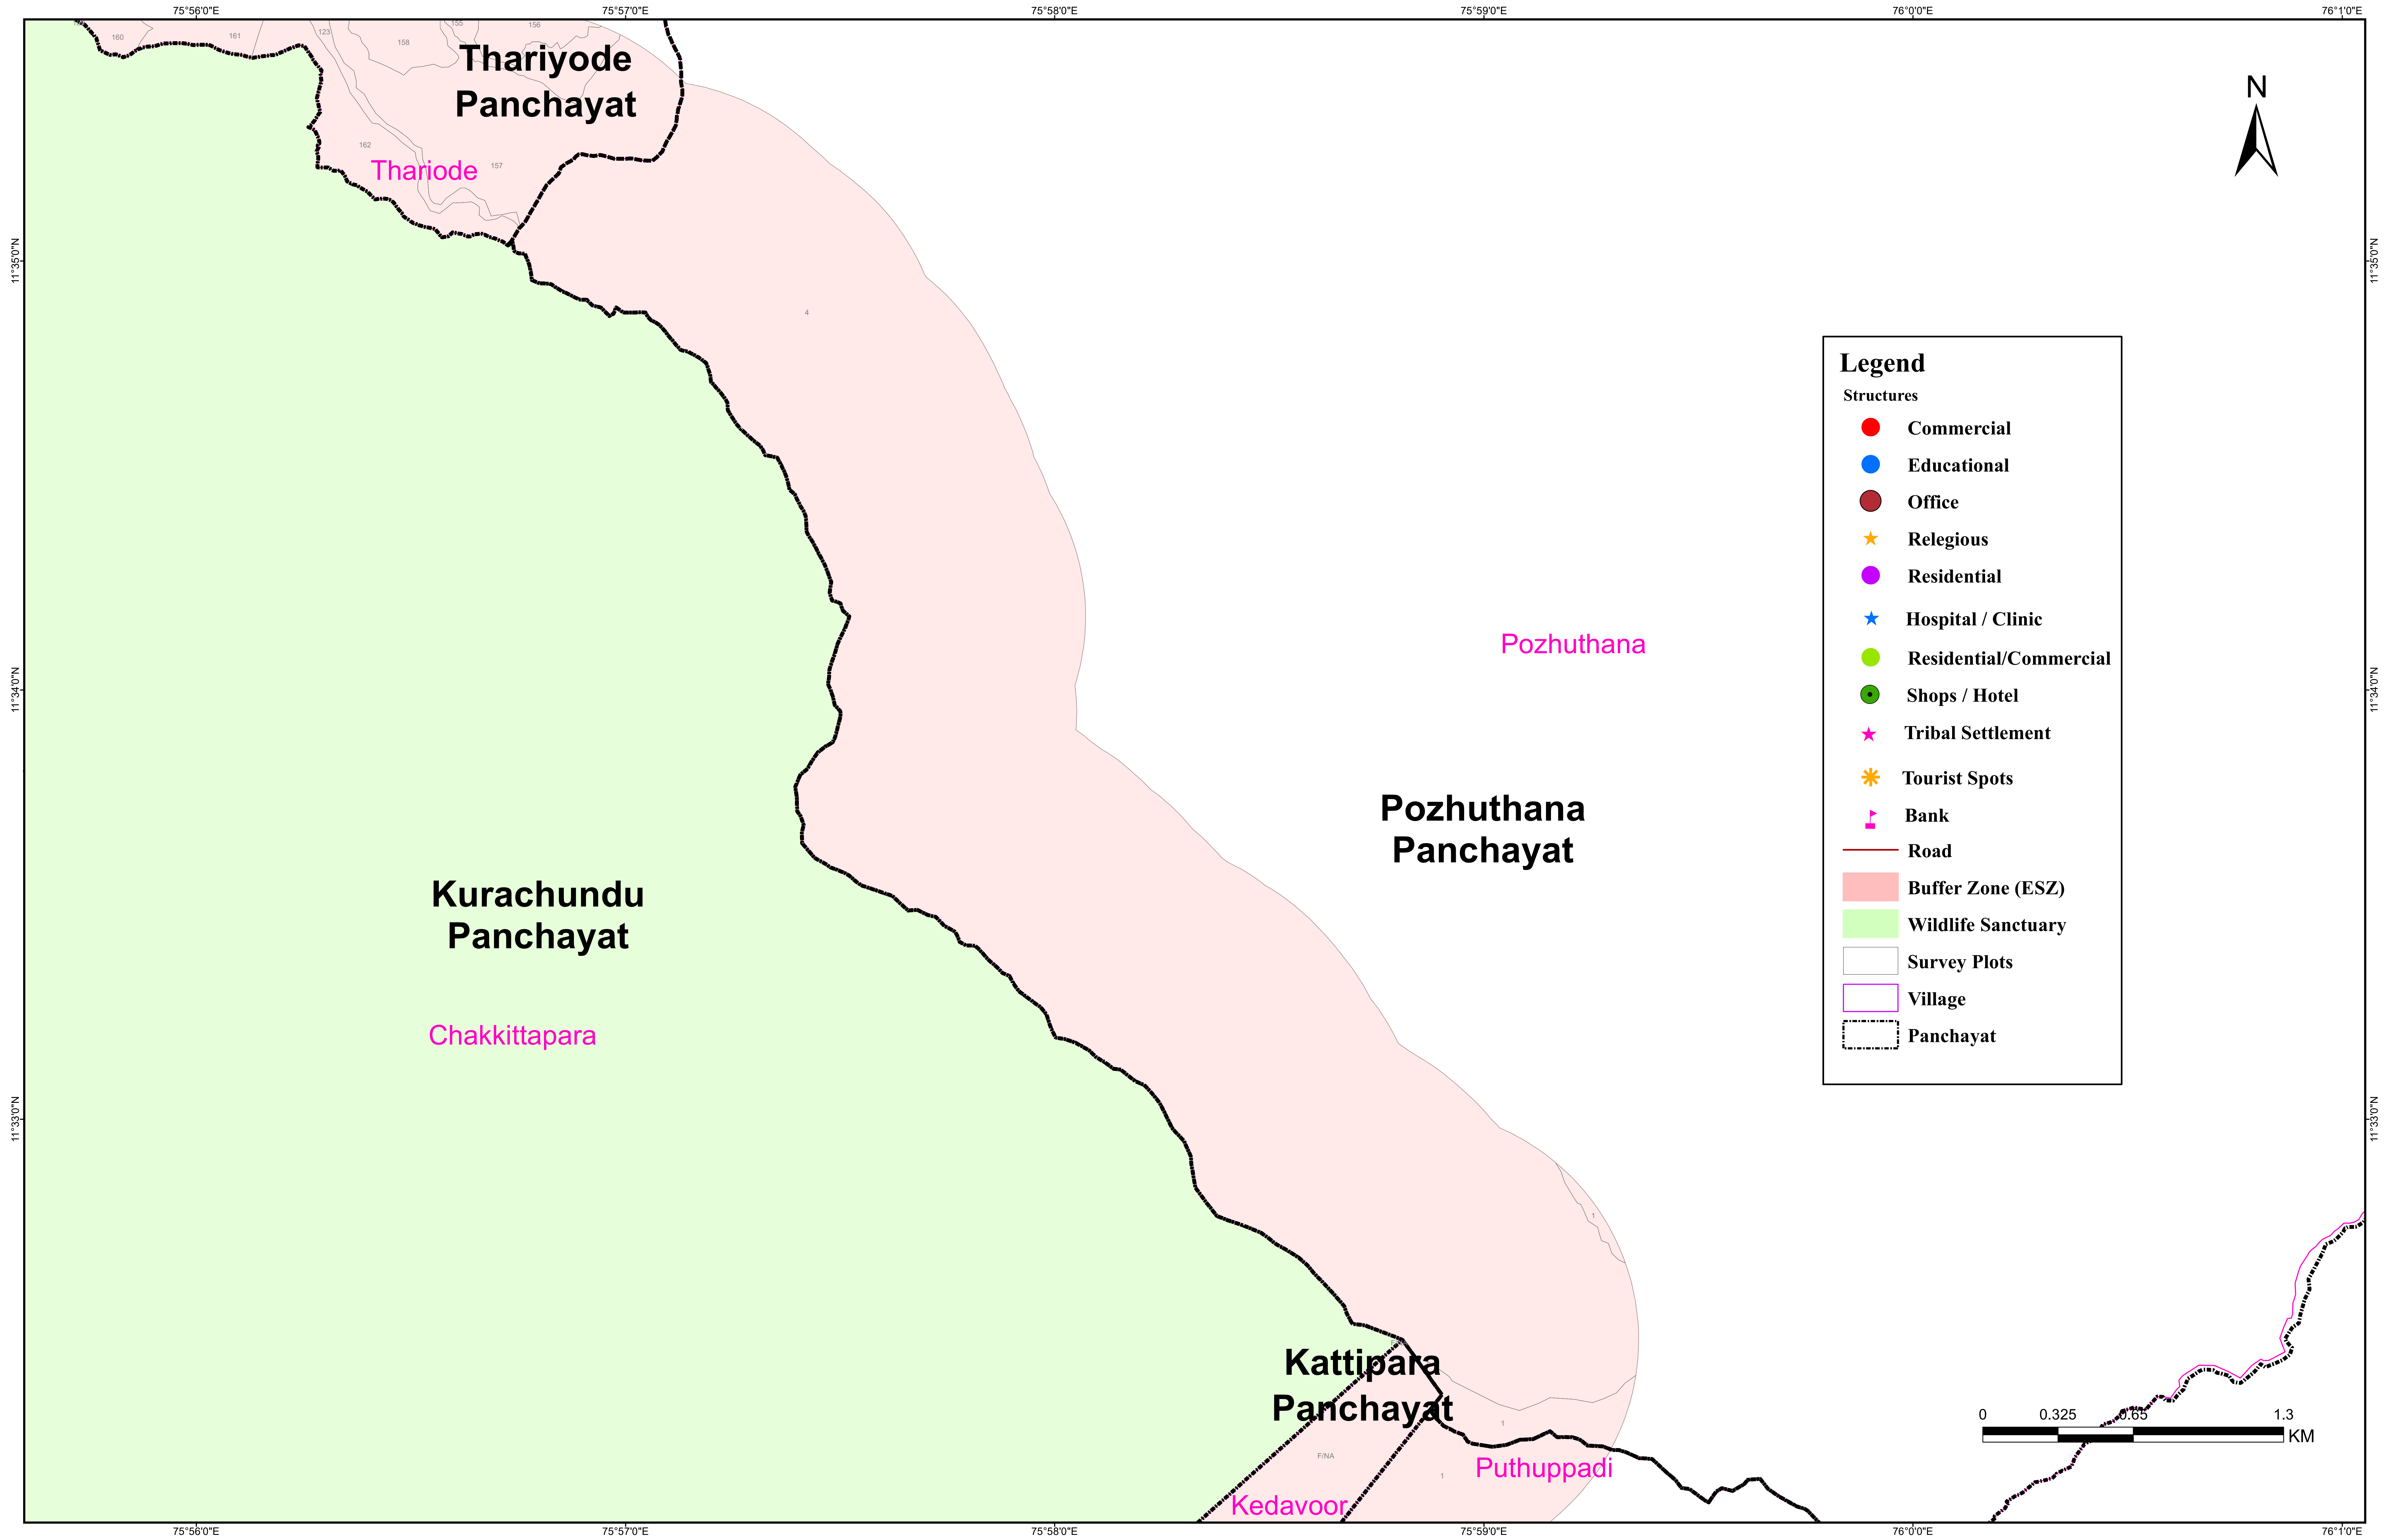

MALABAR WILD LIFE SANCTUARY

SUBSISTING STRUCTURES - POZHUTHANA PANCHAYAT

Legend

Structures

- Commercial
- Educational
- Office
- ★ Religious
- Residential
- ★ Hospital / Clinic
- Residential/Commercial
- Shops / Hotel
- ★ Tribal Settlement
- ★ Tourist Spots
- 🏦 Bank
- Road
- Buffer Zone (ESZ)
- Wildlife Sanctuary
- Survey Plots
- Village
- Panchayat