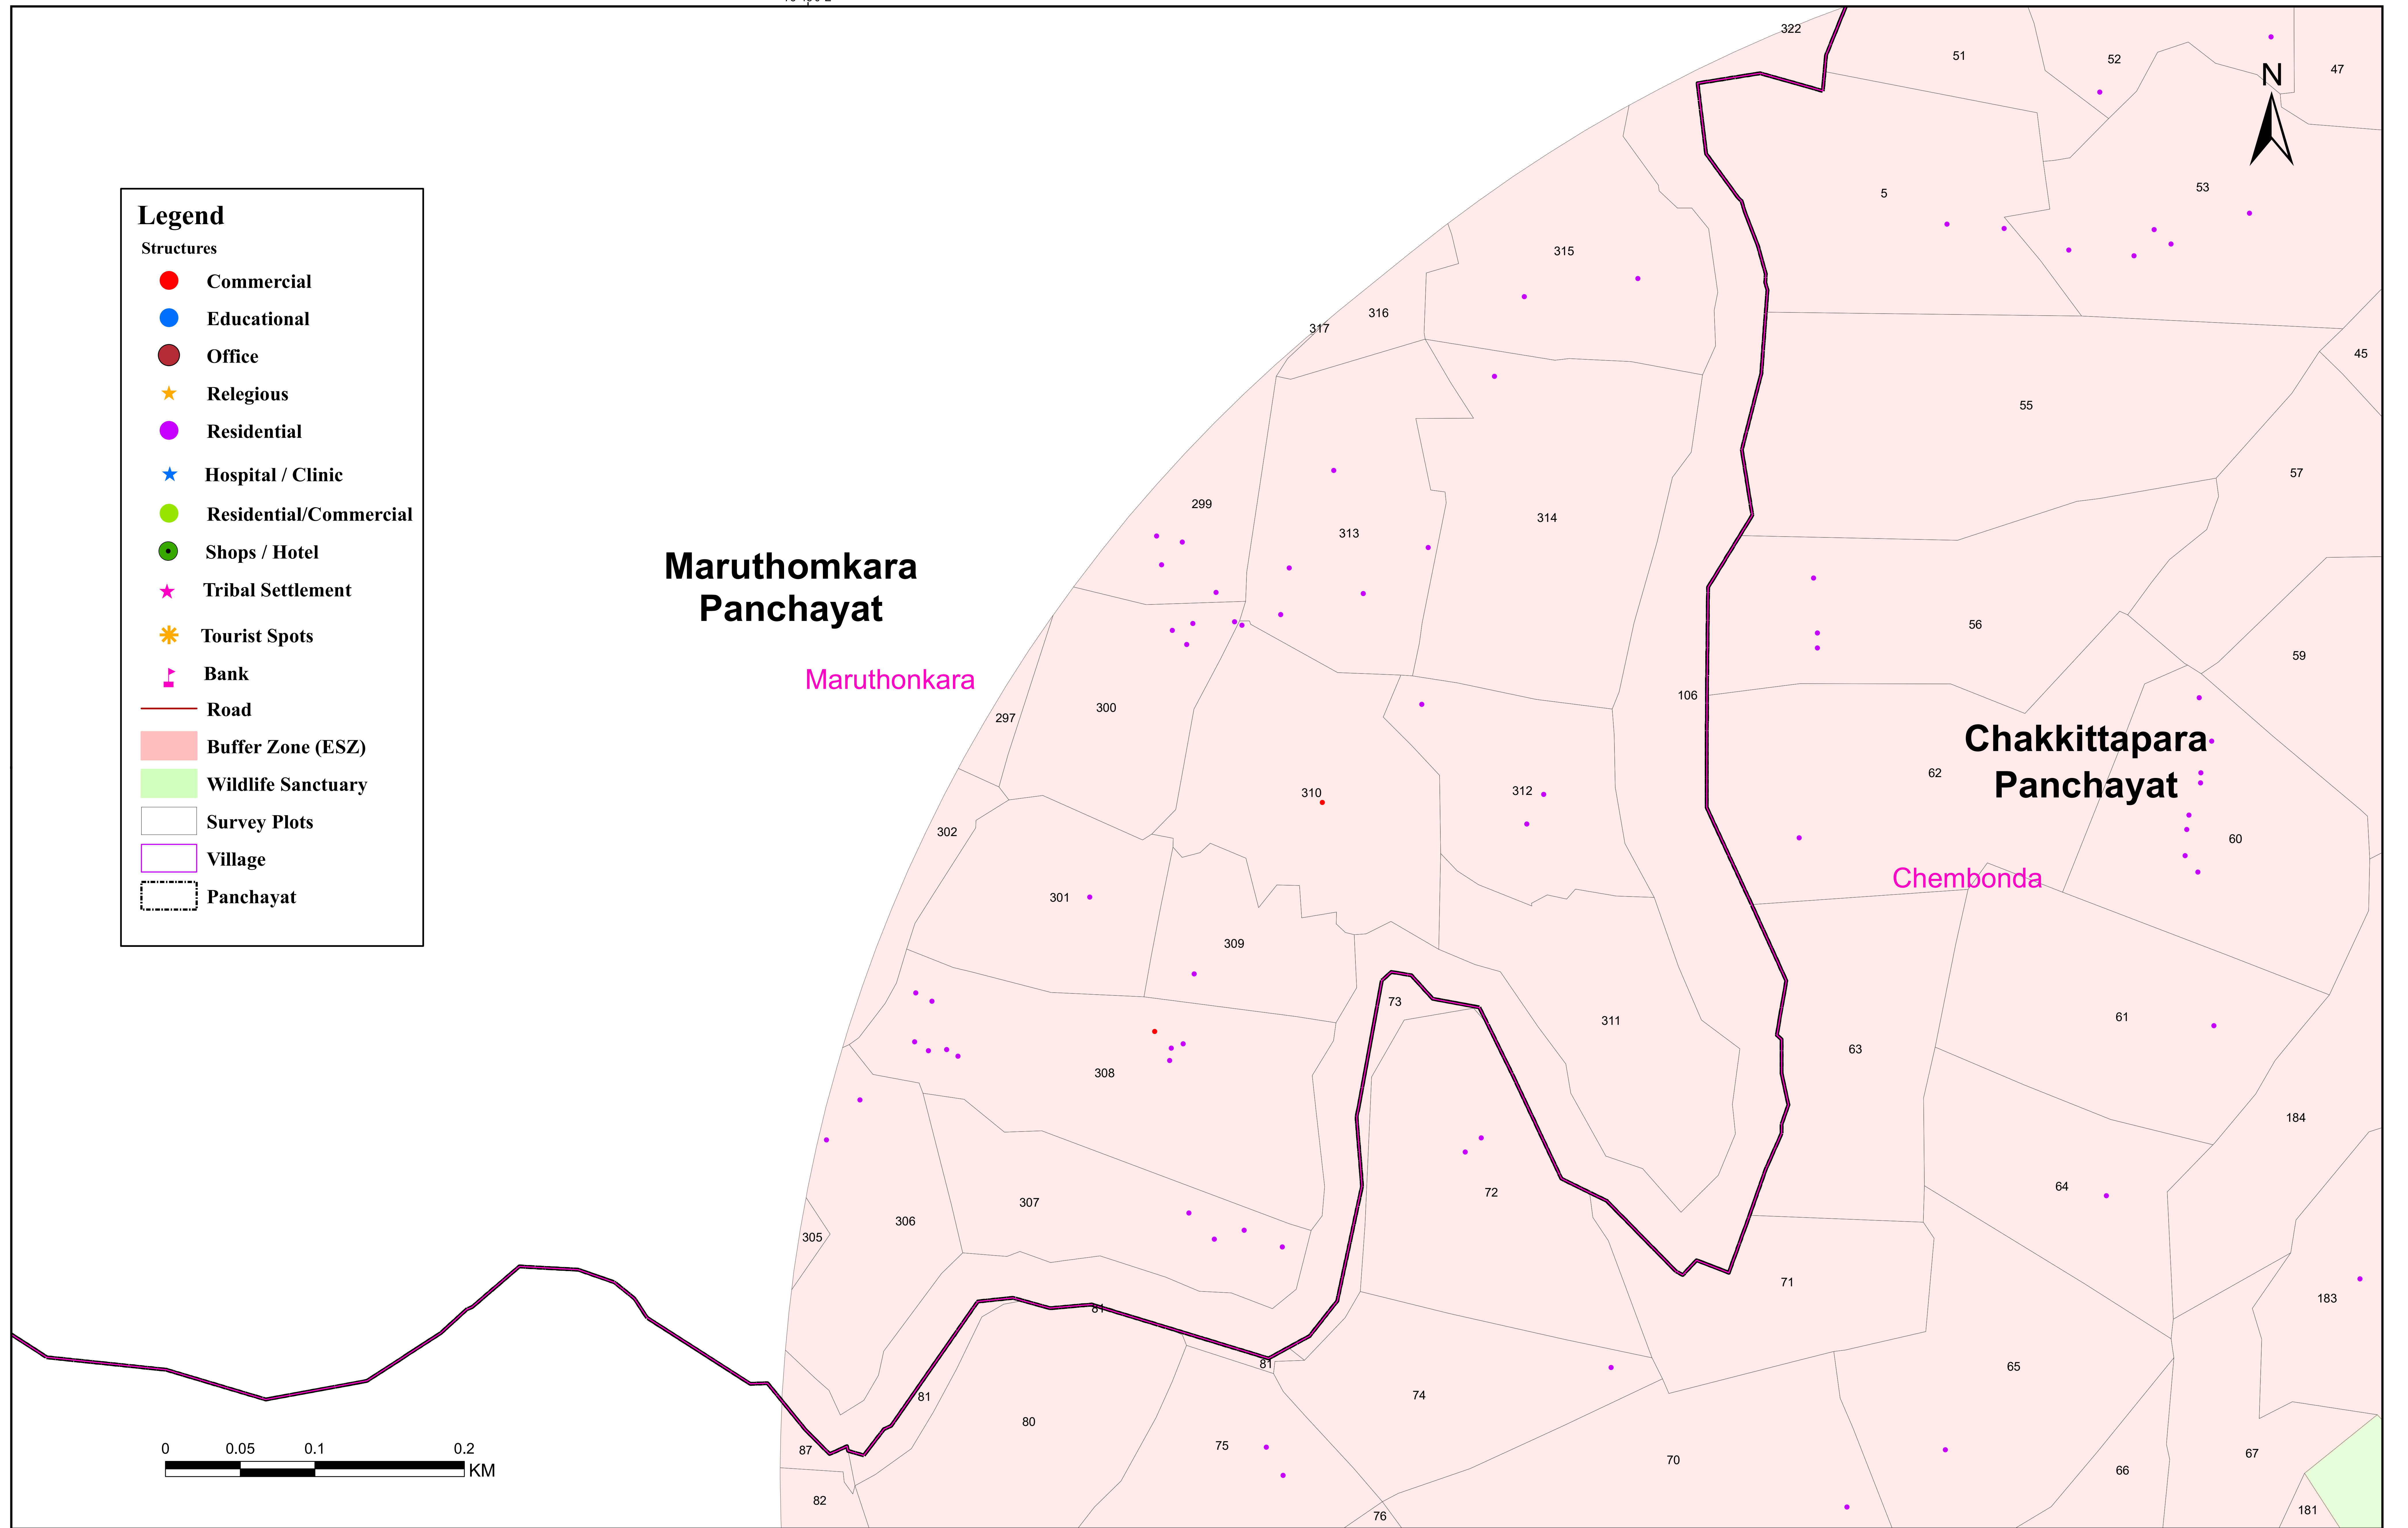

MALABAR WILD LIFE SANCTUARY

SUBSISTING STRUCTURES - MURATHOMKARA PANCHAYAT

75°48'0"E

75°48'0"E

Legend

Structures

- Commercial
- Educational
- Office
- ★ Religious
- Residential
- ★ Hospital / Clinic
- Residential/Commercial
- Shops / Hotel
- ★ Tribal Settlement
- ★ Tourist Spots
- 🏦 Bank
- Road
- Buffer Zone (ESZ)
- Wildlife Sanctuary
- Survey Plots
- Village
- Panchayat

**Maruthomkara
Panchayat**

Maruthonkara

**Chakkittapara
Panchayat**

Chembonda