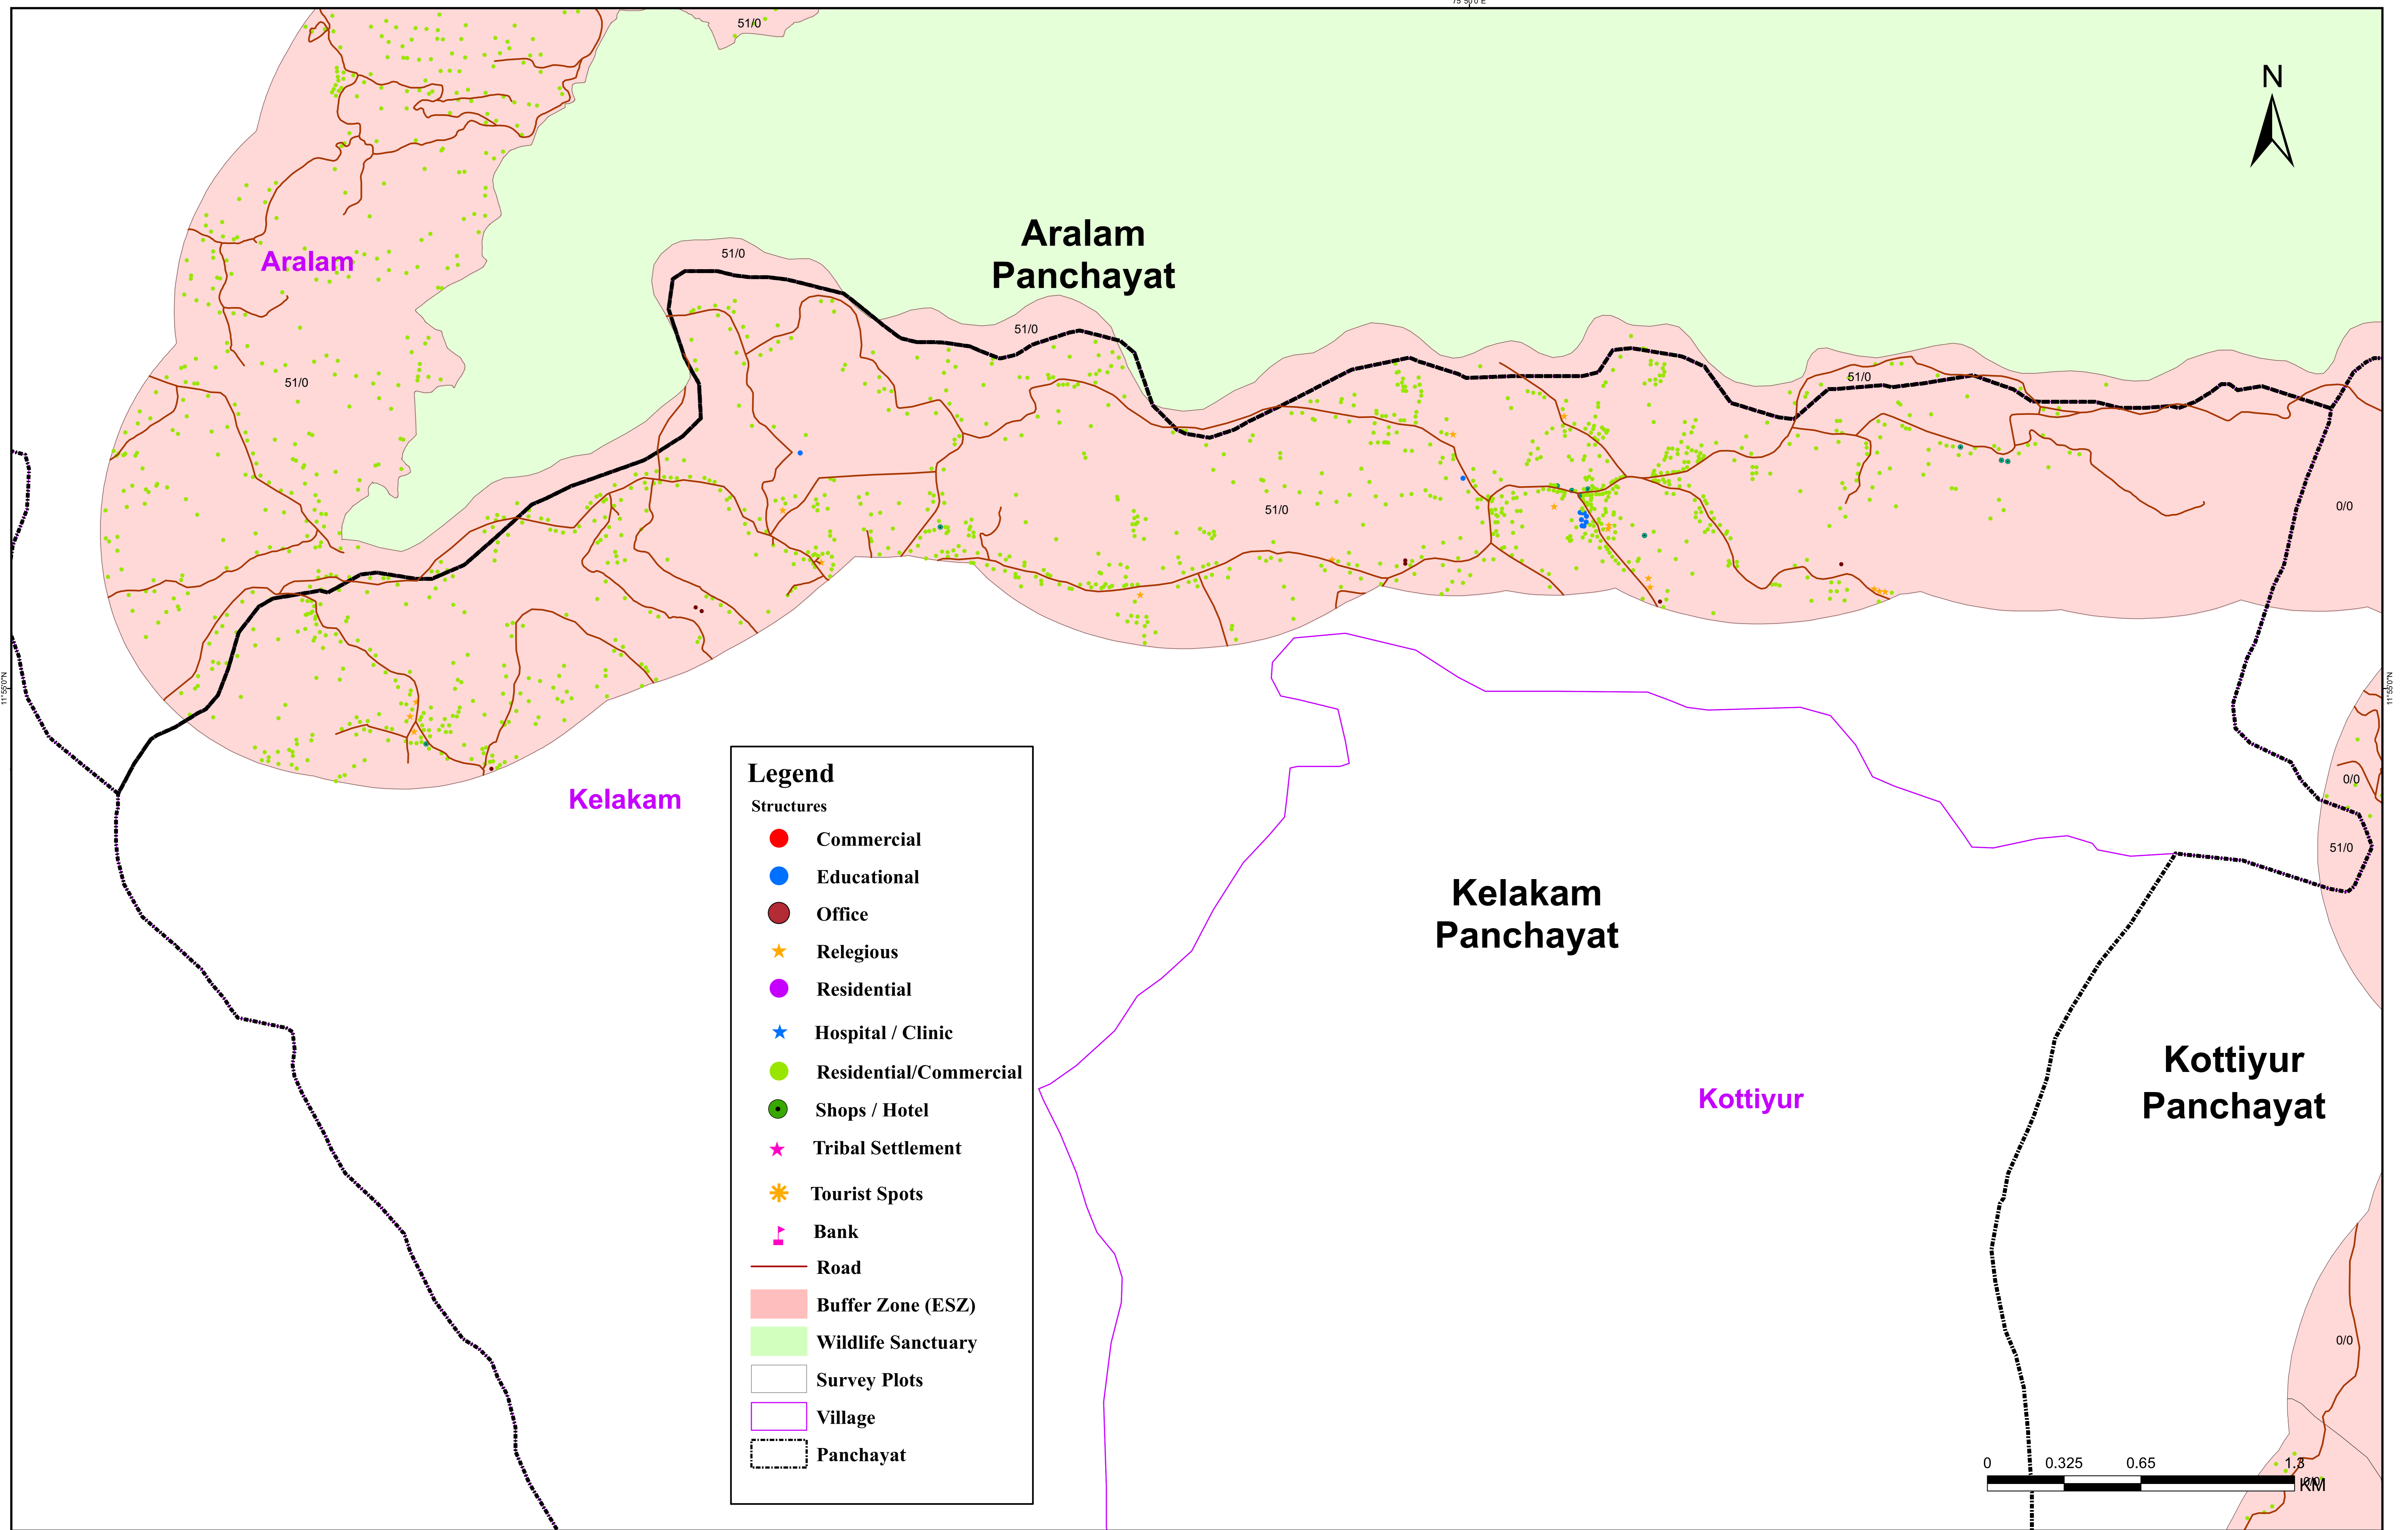

ARALAM WILD LIFE SANCTUARY

SUBSISTING STRUCTURES - ARALAM PANCHAYAT

- Legend**
- Structures
- Commercial
 - Educational
 - Office
 - Religious
 - Residential
 - Hospital / Clinic
 - Residential/Commercial
 - Shops / Hotel
 - Tribal Settlement
 - Tourist Spots
 - Bank
 - Road
 - Buffer Zone (ESZ)
 - Wildlife Sanctuary
 - Survey Plots
 - Village
 - Panchayat

ARALAM WILD LIFE SANCTUARY

SUBSISTING STRUCTURES - KELAKAM PANCHAYAT

ARALAM WILD LIFE SANCTUARY

SUBSISTING STRUCTURES - THIRUNELLI PANCHAYAT