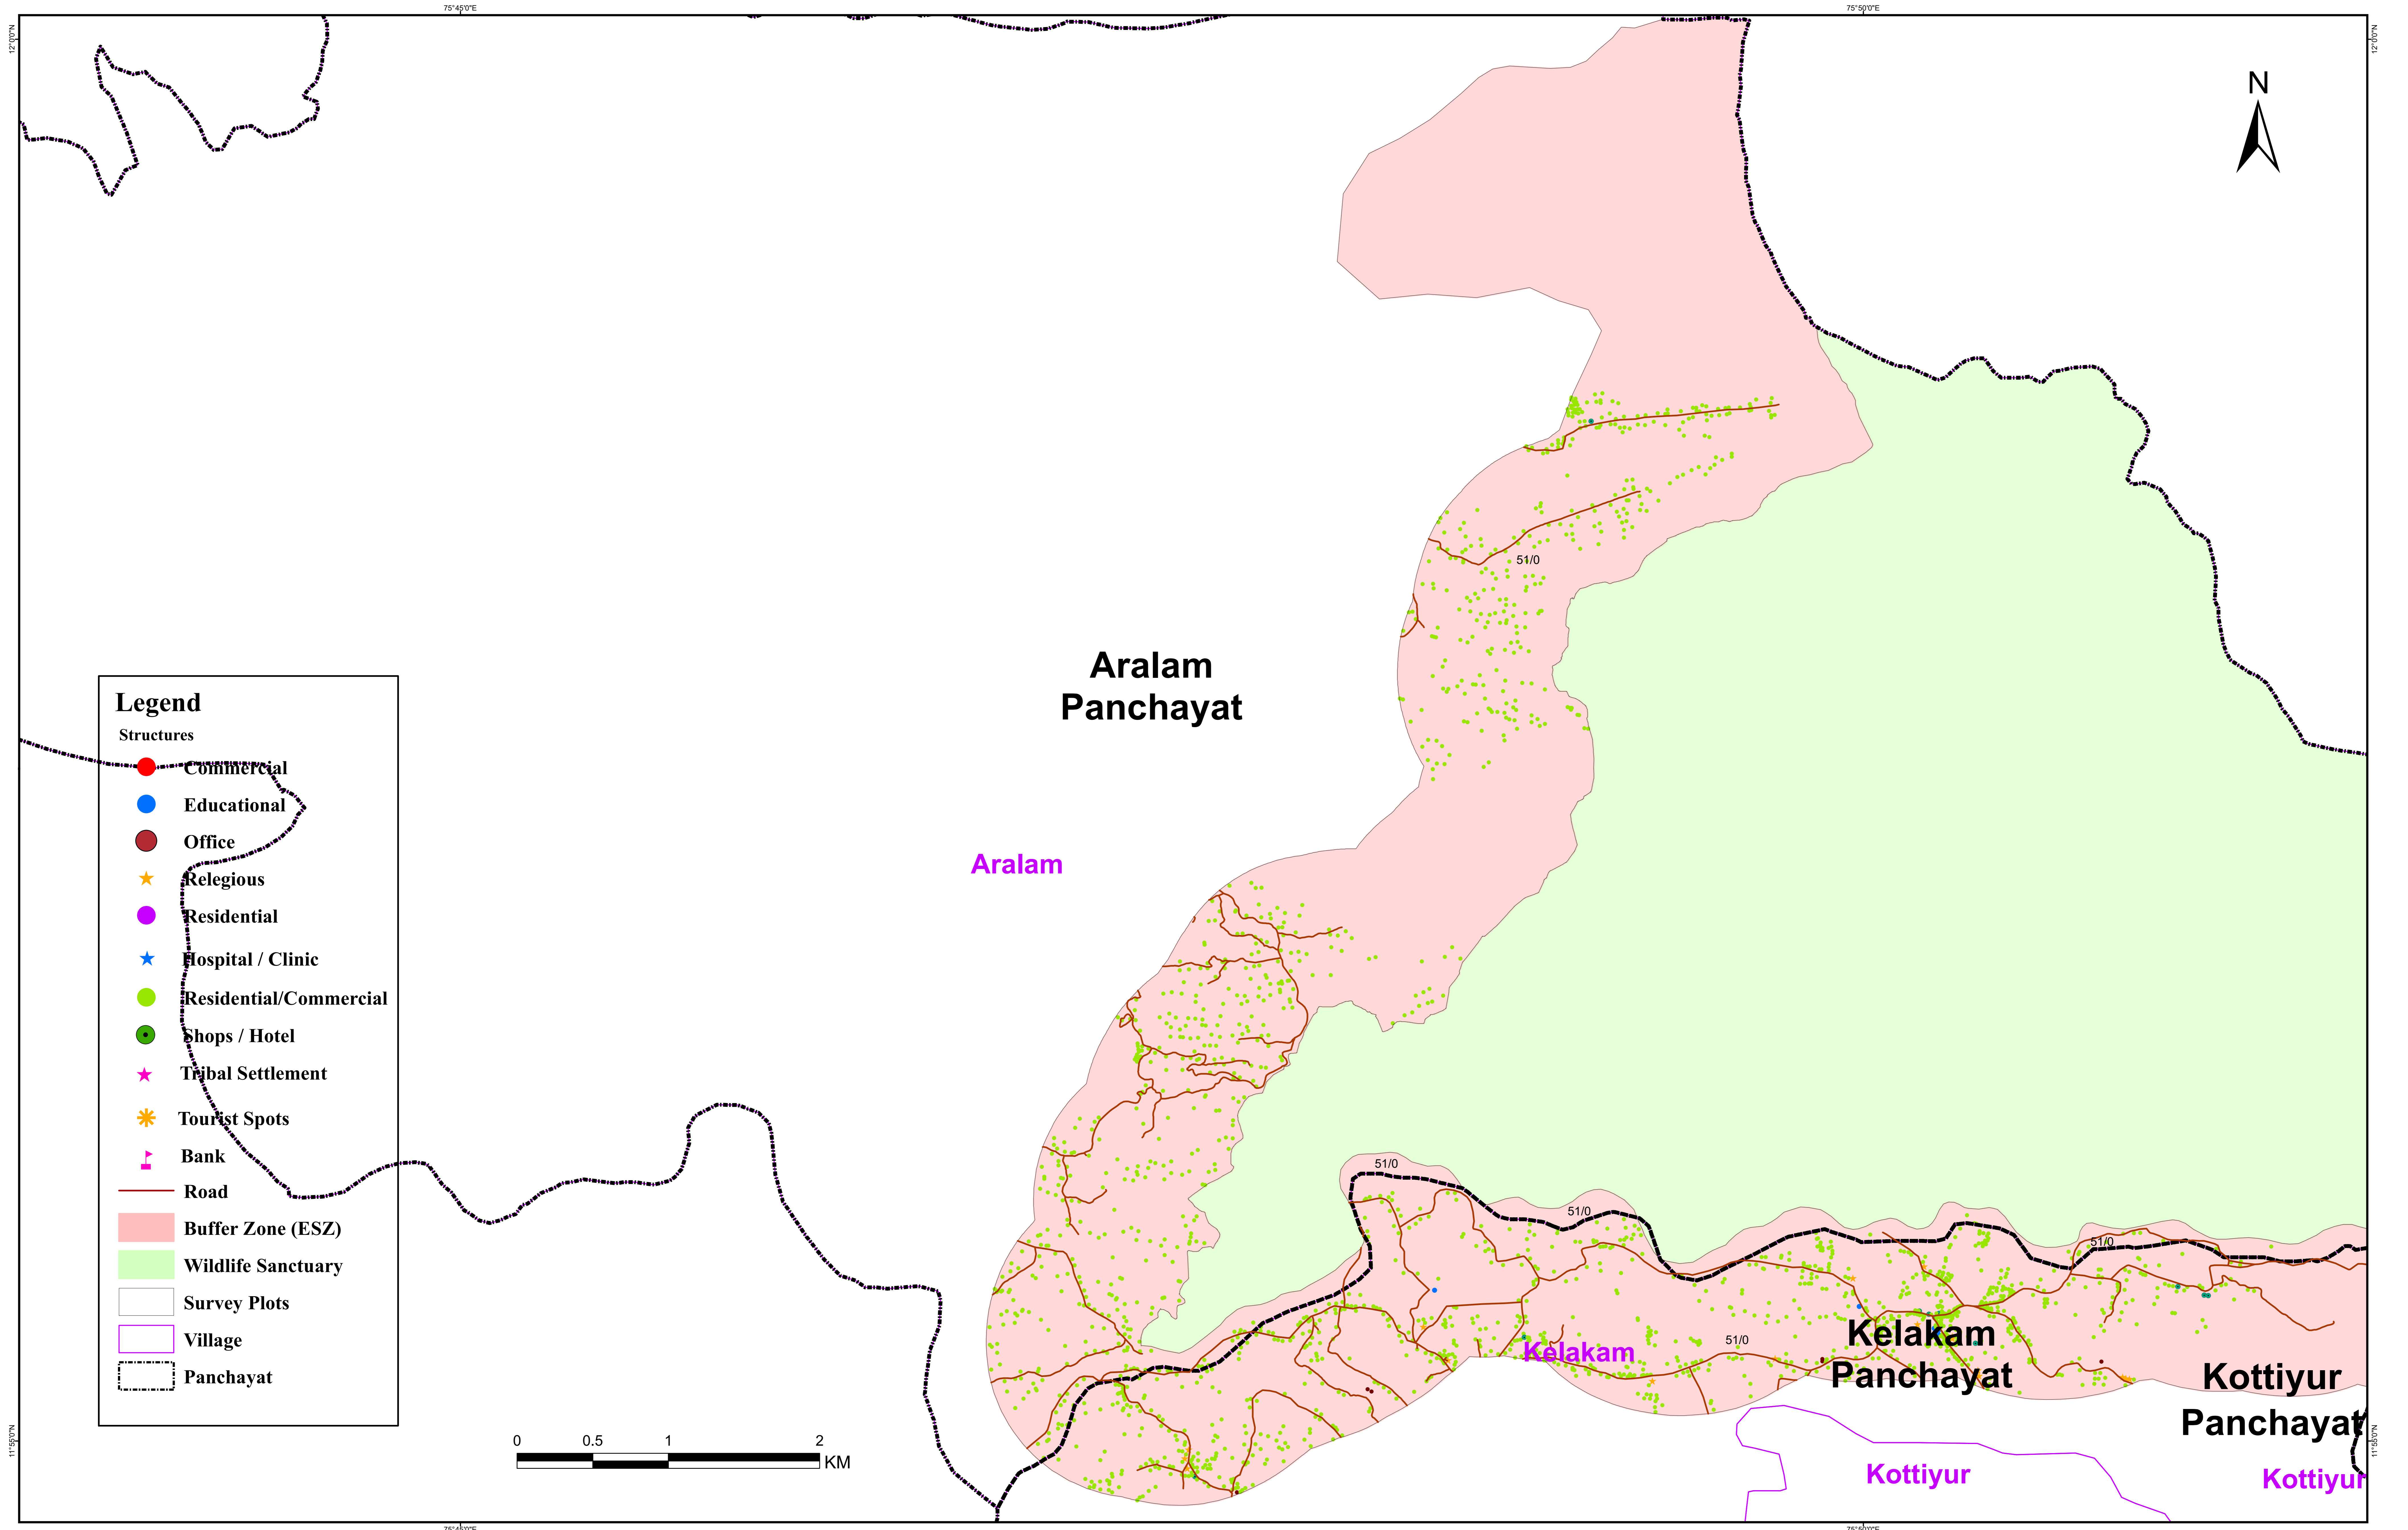

ARALAM WILD LIFE SANCTUARY

SUBSISTING STRUCTURES - ARALAM PANCHAYAT

- Legend**
- Structures
- Commercial
 - Educational
 - Office
 - Religious
 - Residential
 - Hospital / Clinic
 - Residential/Commercial
 - Shops / Hotel
 - Tribal Settlement
 - Tourist Spots
 - Bank
 - Road
 - Buffer Zone (ESZ)
 - Wildlife Sanctuary
 - Survey Plots
 - Village
 - Panchayat

ARALAM WILD LIFE SANCTUARY

SUBSISTING STRUCTURES - KELAKAM PANCHAYAT

ARALAM WILD LIFE SANCTUARY

SUBSISTING STRUCTURES - THIRUNELLI PANCHAYAT