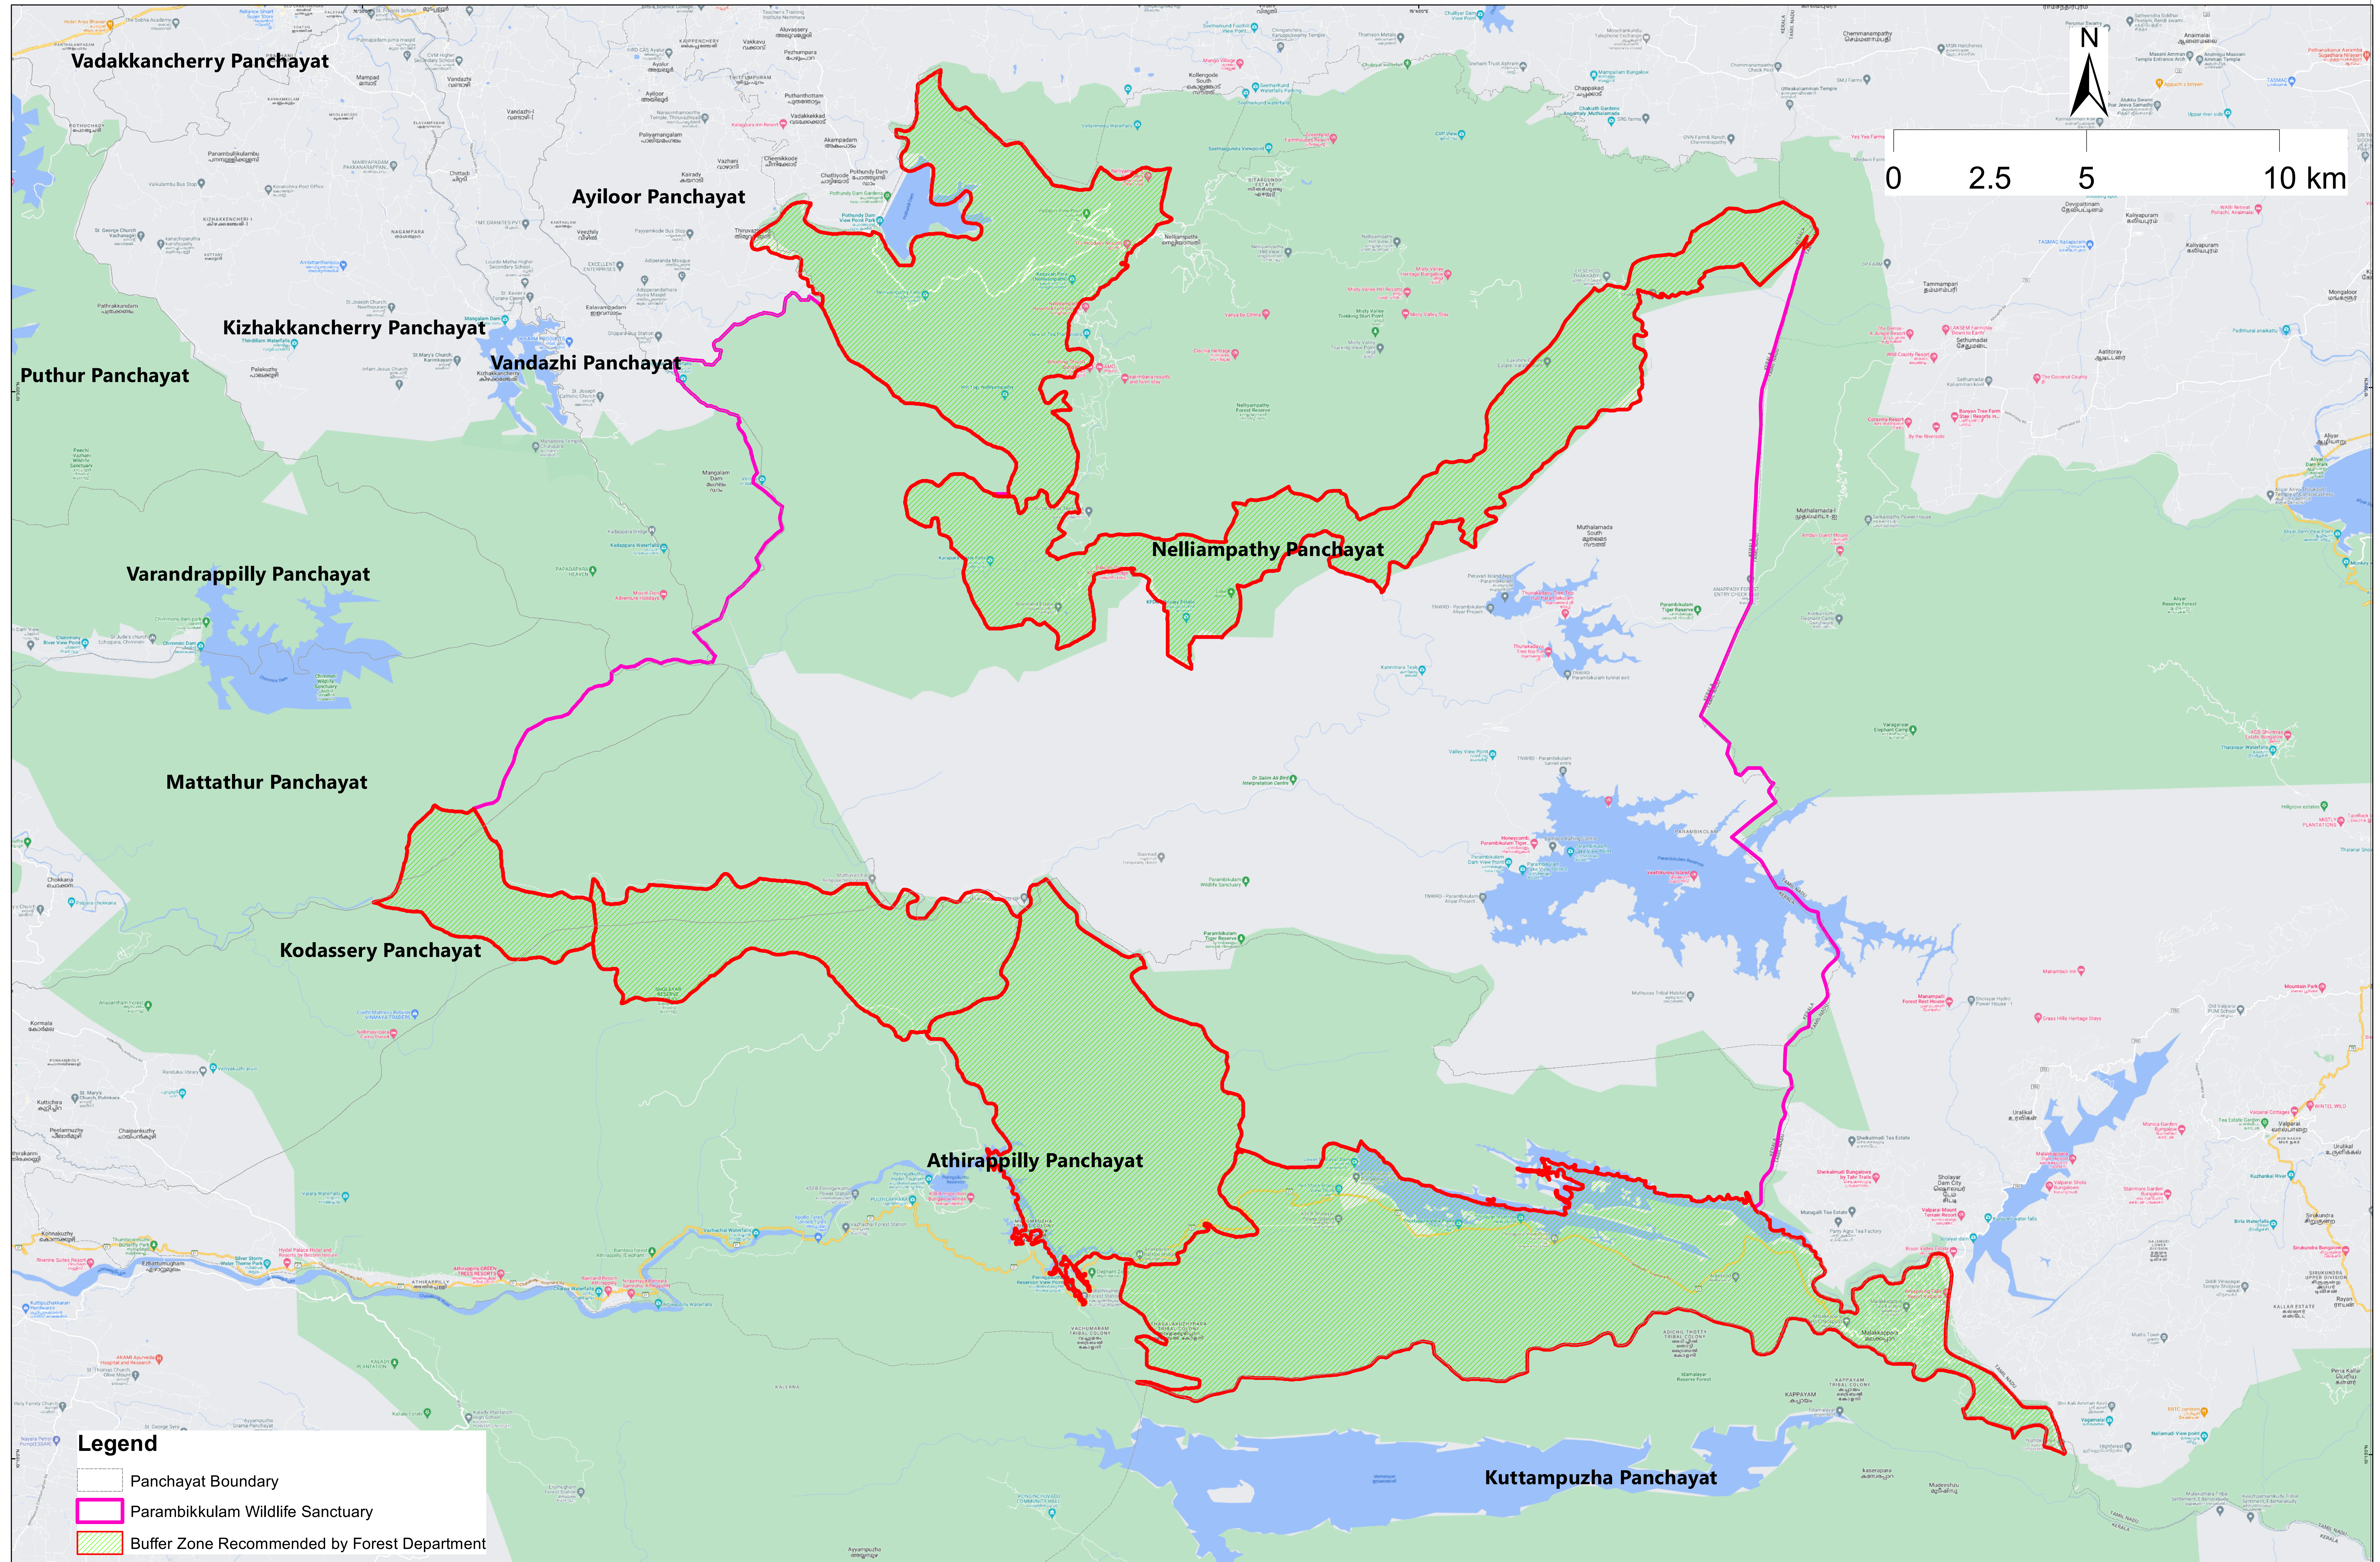

PARAMBIKKULAM WILDLIFE SANCTUARY

RECOMMENDED ESZ (BUFFER ZONE) BY GOVERNMENT

Legend

- Panchayat Boundary
- Parambikkulam Wildlife Sanctuary
- Buffer Zone Recommended by Forest Department