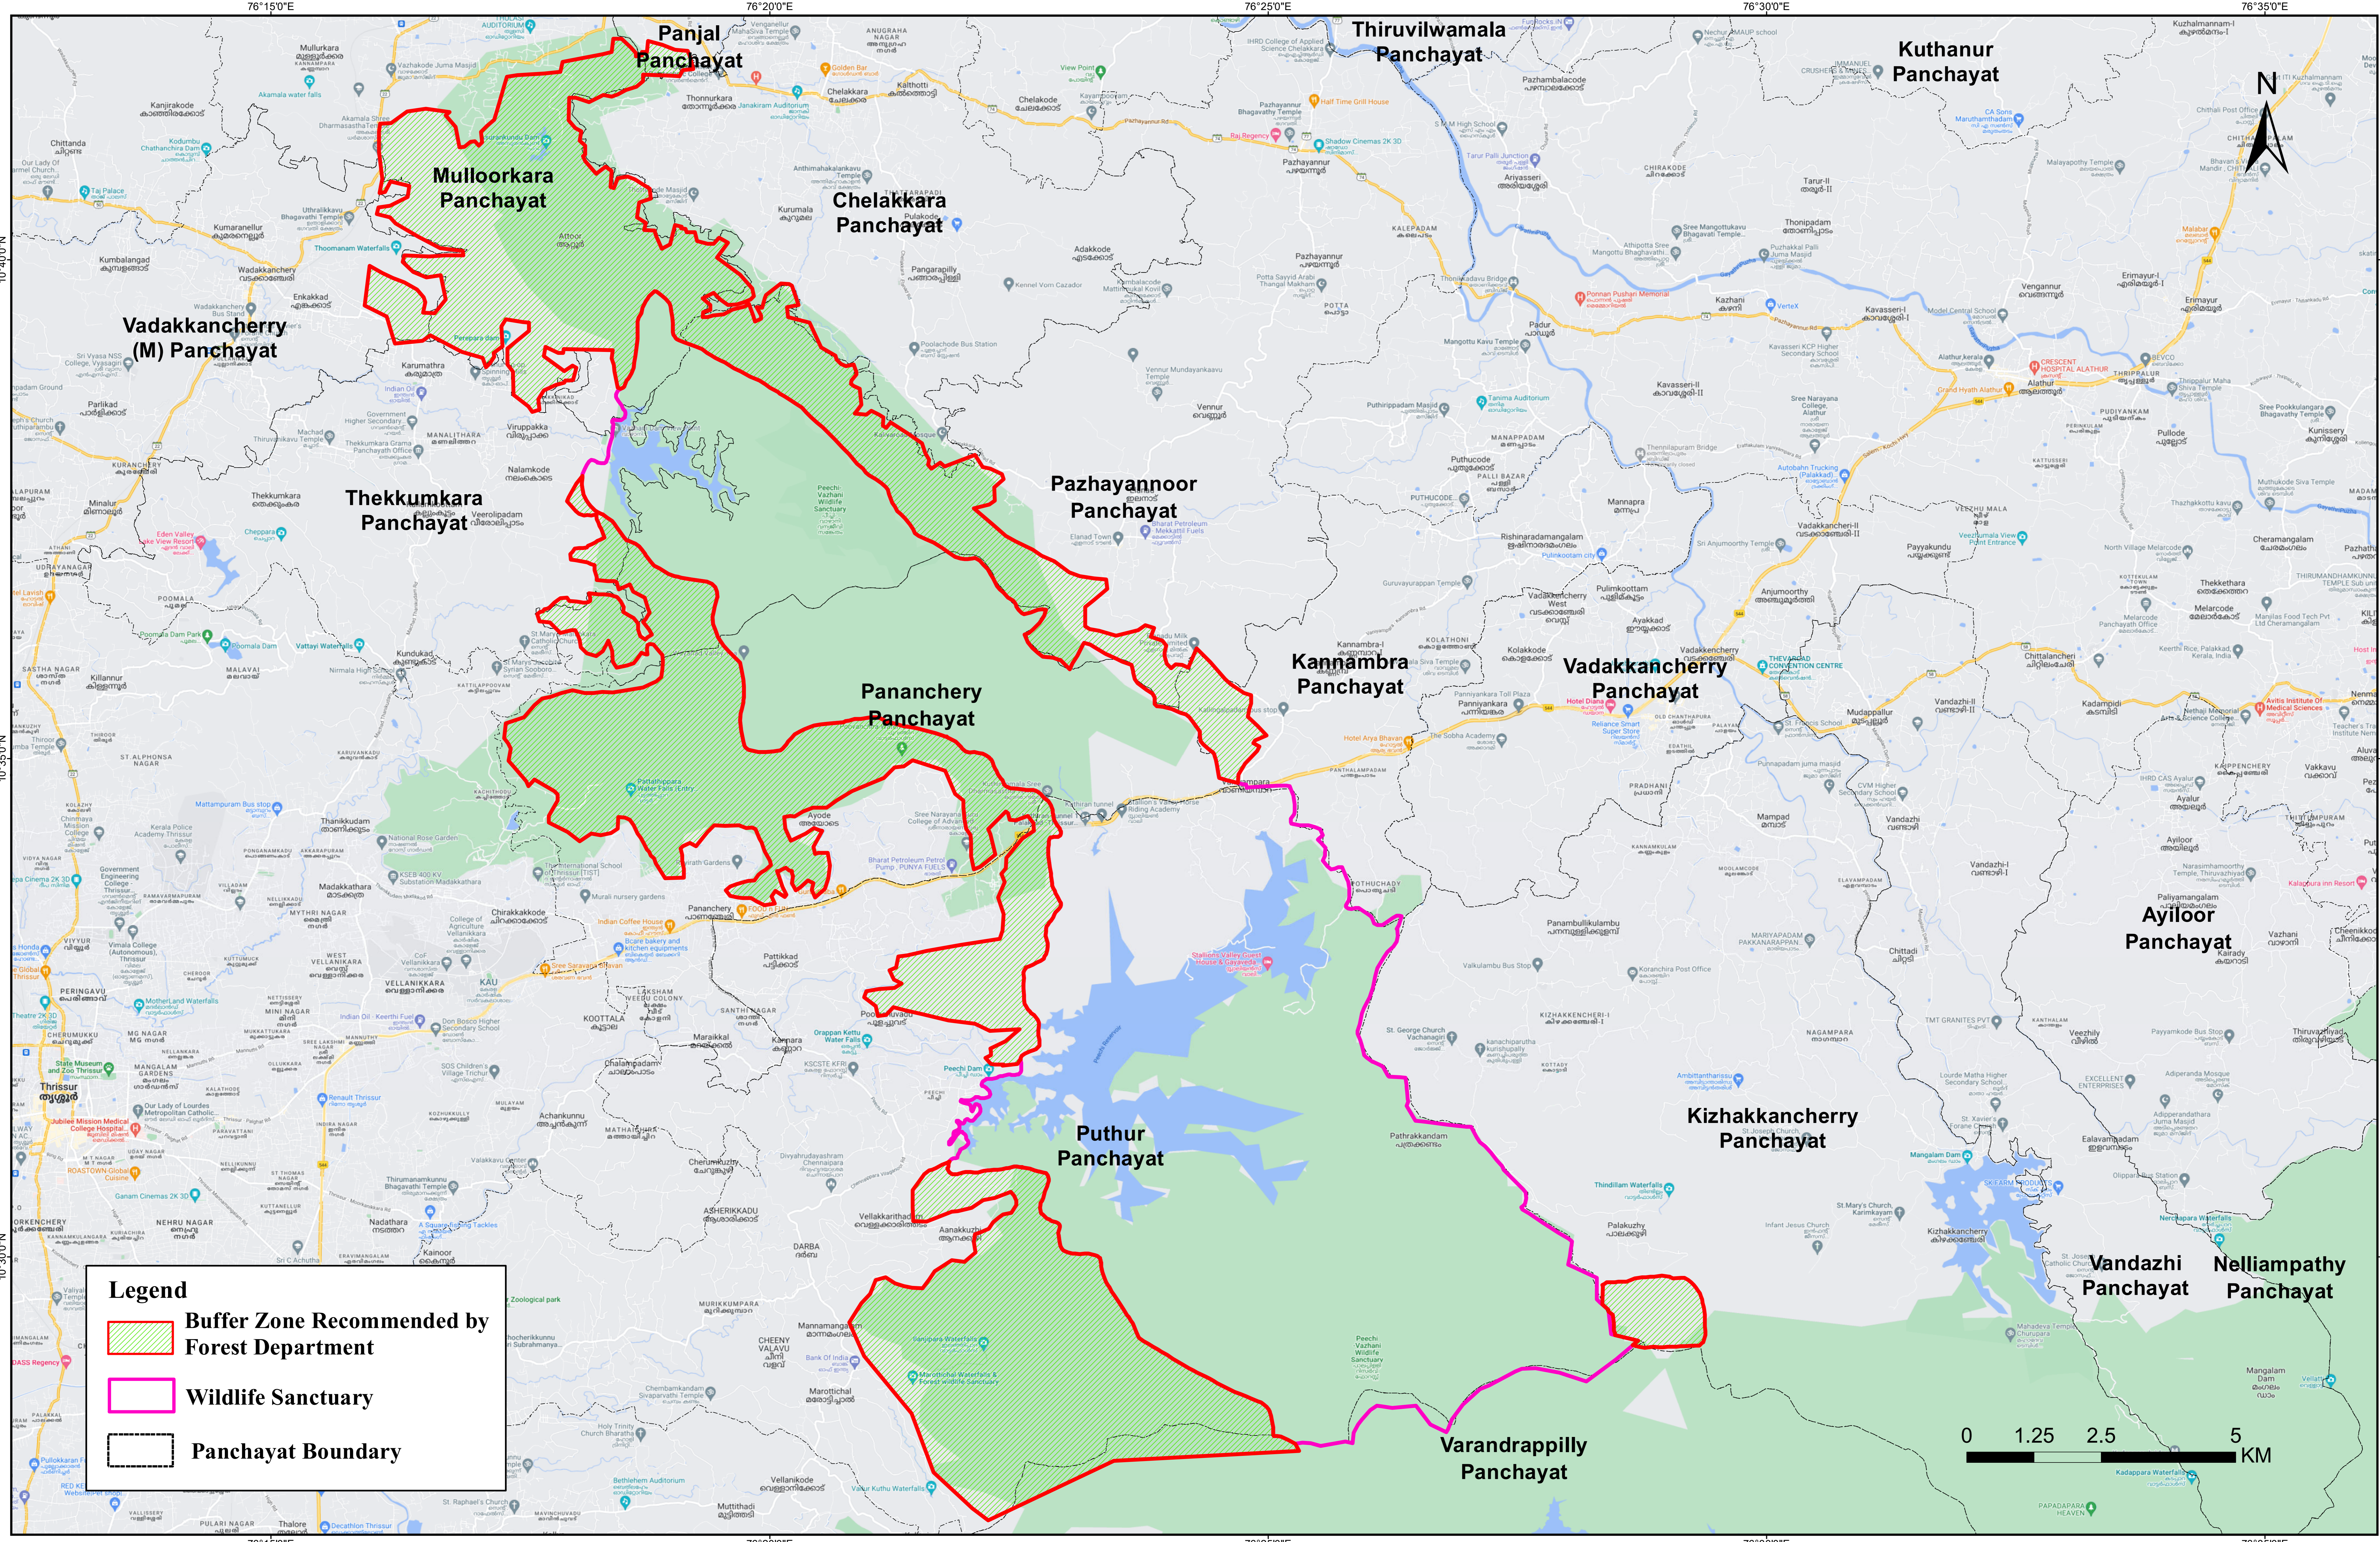

PEECHI VAZHANI WILDLIFE SANCTUARY

RECOMMENDED ESZ (BUFFER ZONE) BY GOVERNMENT

Legend

- Buffer Zone Recommended by Forest Department
- Wildlife Sanctuary
- Panchayat Boundary